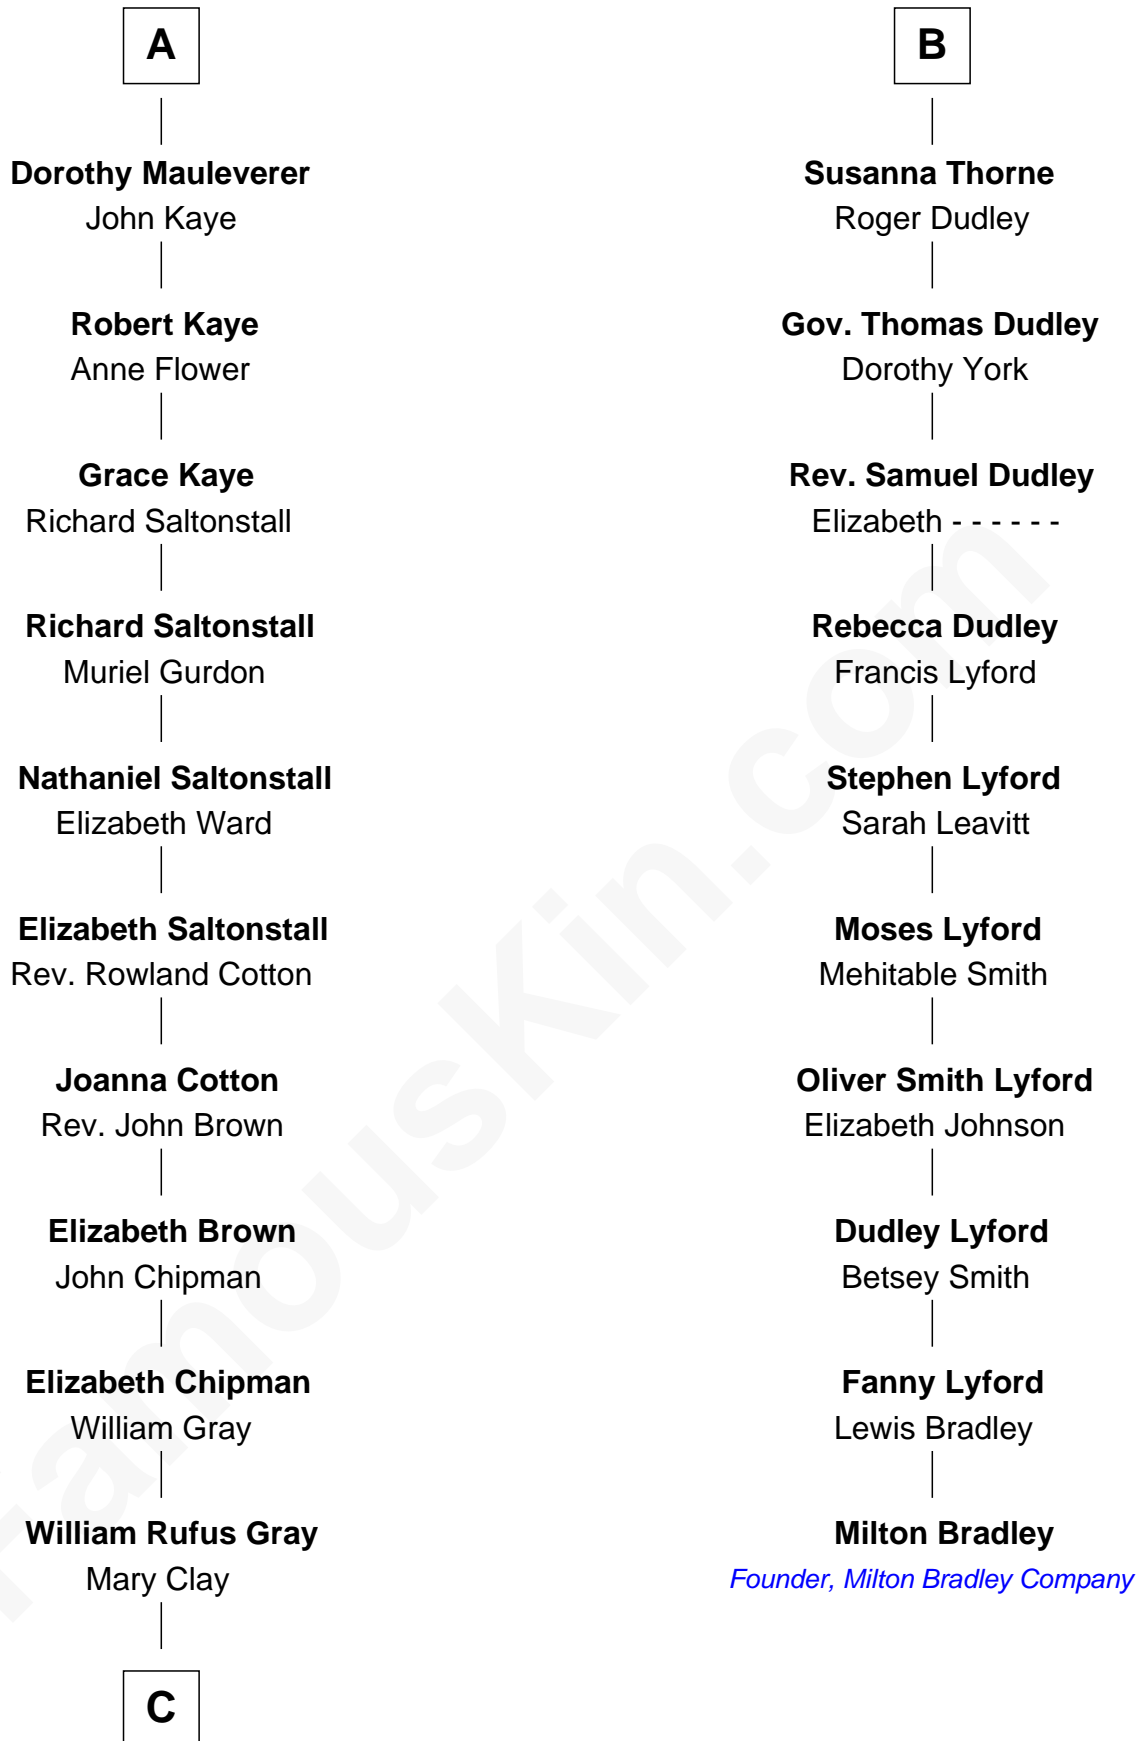

FamousKin.com

Relationship Chart of

Story Musgrave

NASA Astronaut

16th cousin 5 times removed of

Milton Bradley
 Founder, Milton Bradley Company

C

—
William Gray
Sarah Frances Loring

—
Edward Gray
Elizabeth Gray Story

—
Marguerite Gray
John Butler Swann

—
Marguerite Swann
Percy Musgrave

—
Story Musgrave
NASA Astronaut