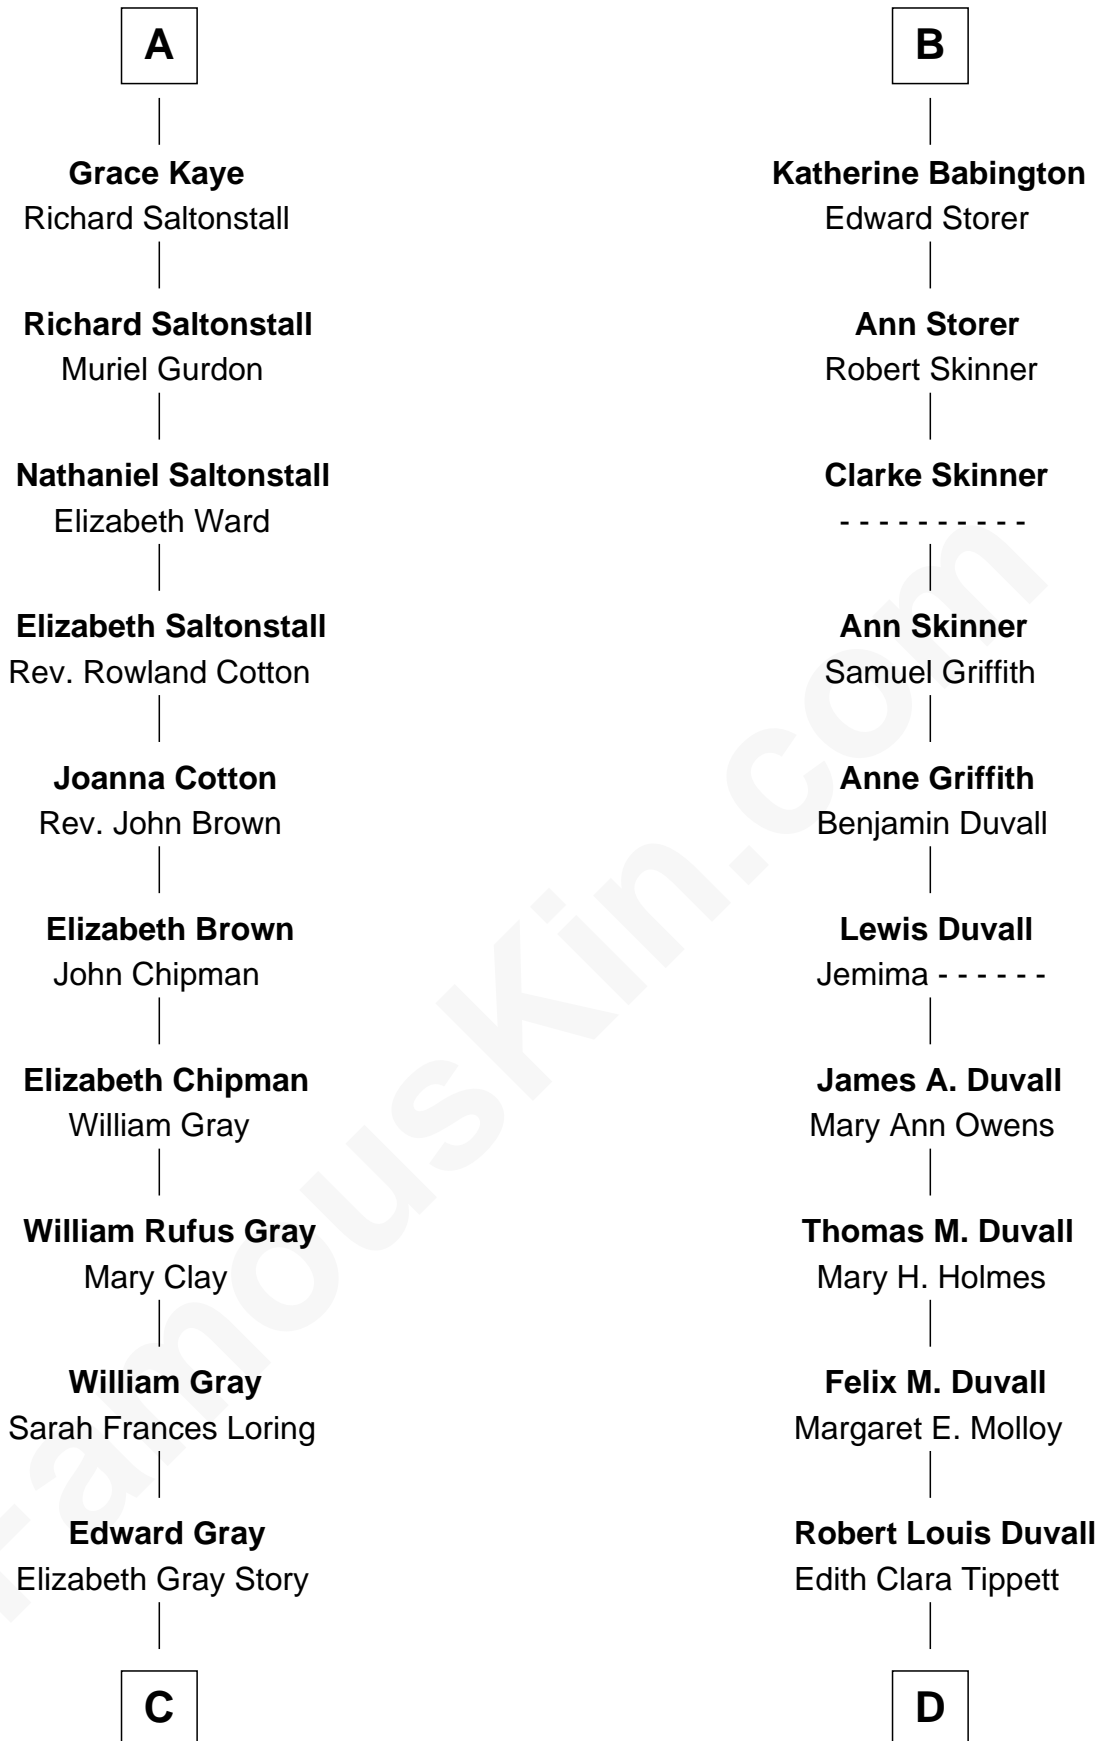

FamousKin.com Relationship Chart of

Story Musgrave

NASA Astronaut

19th cousin of

John Dye

TV and Movie Actor - "Touched by an Angel"

C

Marguerite Gray
John Butler Swann

Marguerite Swann
Percy Musgrave

Story Musgrave
NASA Astronaut

D

John Louis Duvall
Irene Maree McMillen

Lynn Maree Duvall
Jim C. Dye

John Dye
TV and Movie Actor

FamousKin.com