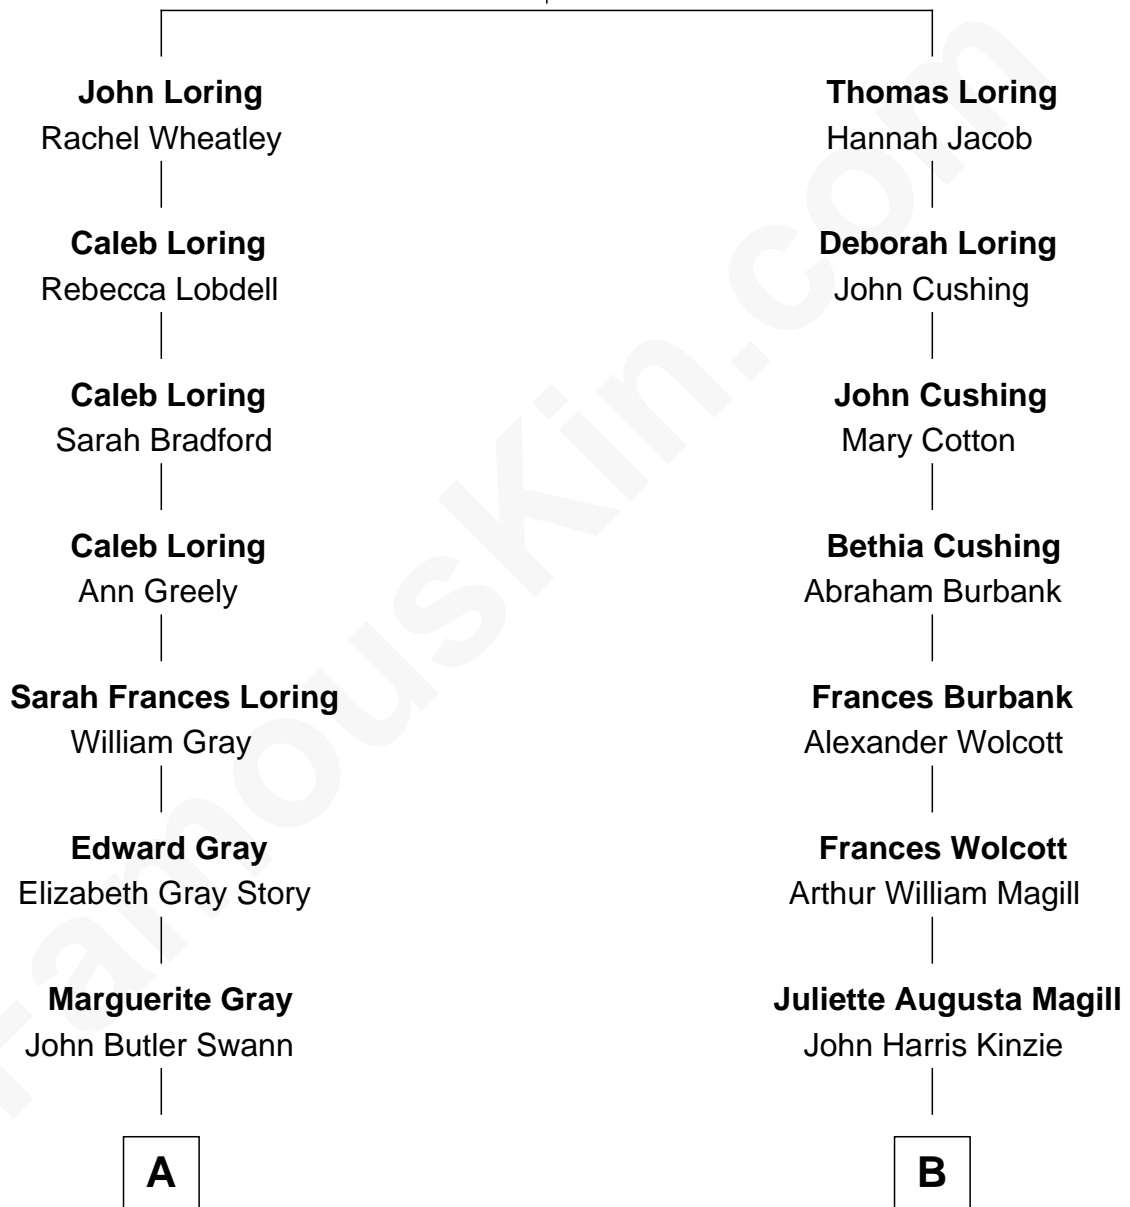

FamousKin.com Relationship Chart of

Story Musgrave

NASA Astronaut

8th cousin of

Juliette Gordon Low

Founder of the Girl Scouts

Thomas Loring

Jane Newton

A

Marguerite Swann

Percy Musgrave

Story Musgrave

NASA Astronaut

B

Eleanor Lytle Kinzie

William Washington Gordon