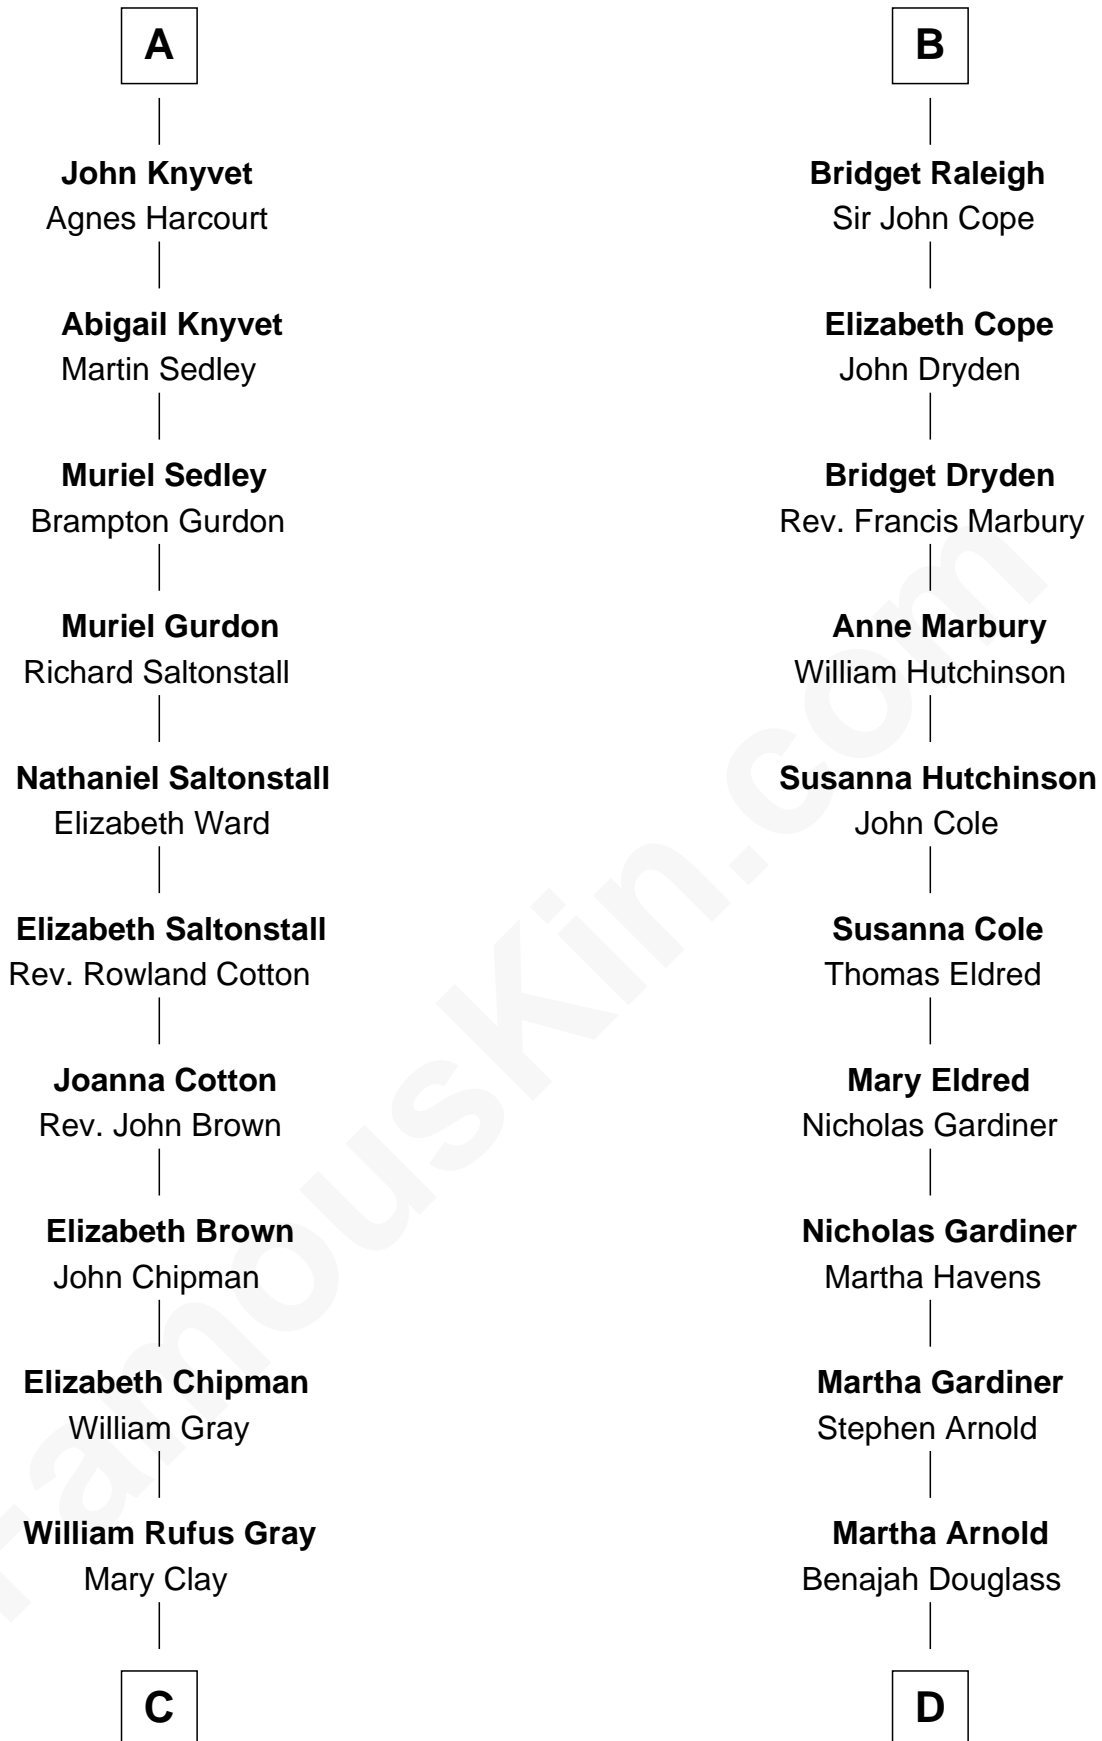

**FamousKin.com**  
**Relationship Chart of**  
**Story Musgrave**  
*NASA Astronaut*

18th cousin 3 times removed of

**Stephen A. Douglas**  
*Participated in Lincoln-Douglas Debates*

**C**

**William Gray**  
Sarah Frances Loring

**Edward Gray**  
Elizabeth Gray Story

**Marguerite Gray**  
John Butler Swann

**Marguerite Swann**  
Percy Musgrave

**Story Musgrave**  
*NASA Astronaut*

**D**

**Dr. Stephen Arnold Douglass**  
Sarah Fiske