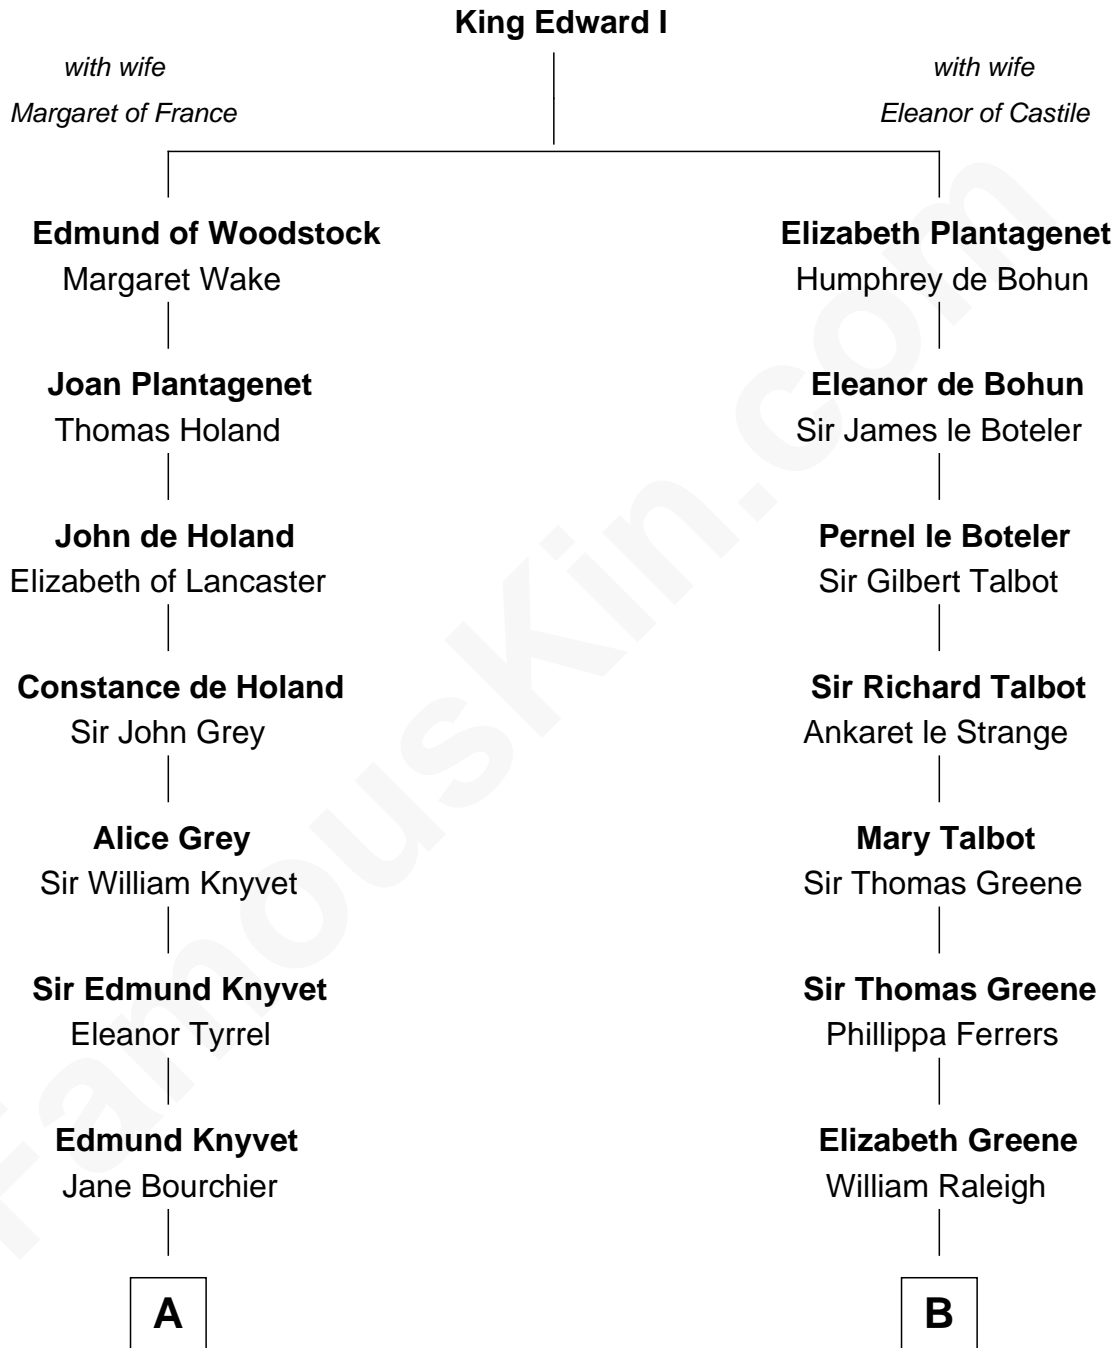

FamousKin.com Relationship Chart of

Story Musgrave

NASA Astronaut

20th cousin 1 time removed of

Stephen A. Douglas

Participated in Lincoln-Douglas Debates

C

William Gray
Sarah Frances Loring

Edward Gray
Elizabeth Gray Story

Marguerite Gray
John Butler Swann

Marguerite Swann
Percy Musgrave

Story Musgrave
NASA Astronaut

D

Martha Gardiner
Stephen Arnold

Martha Arnold
Benajah Douglass

Dr. Stephen Arnold Douglass
Sarah Fiske