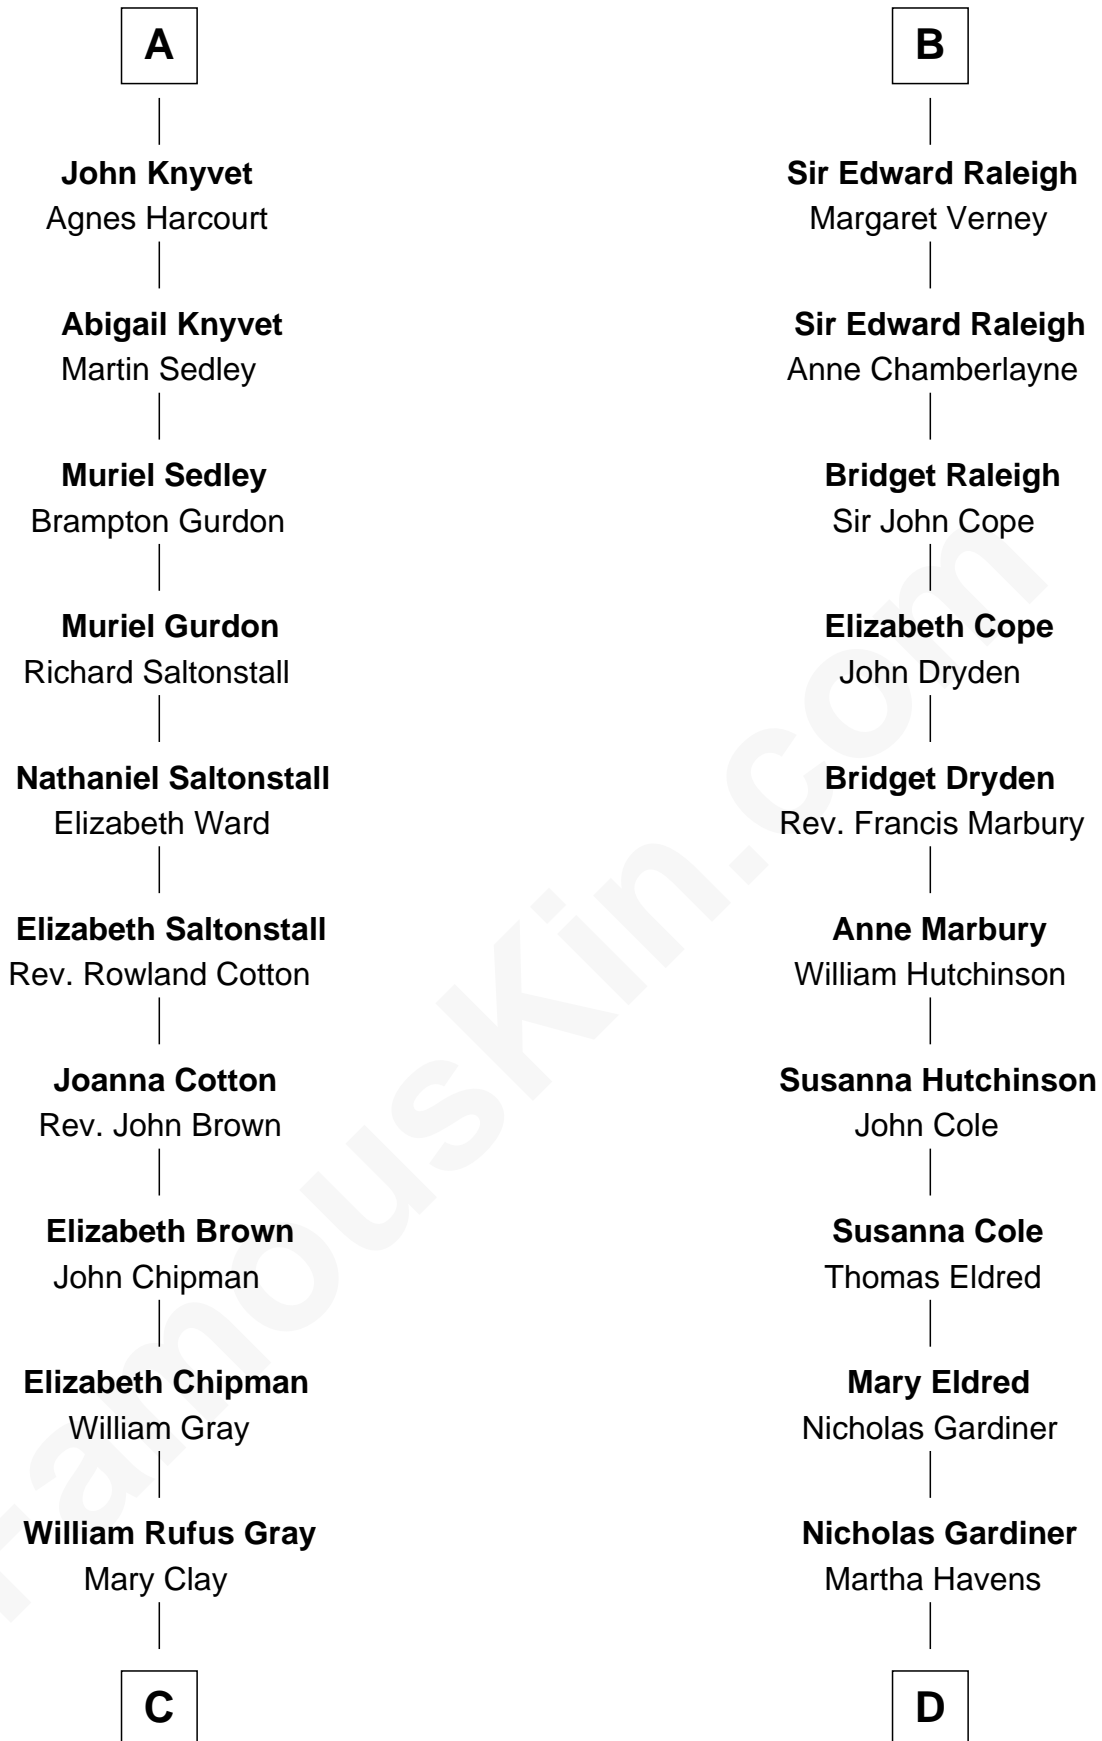

FamousKin.com Relationship Chart of

Story Musgrave

NASA Astronaut

20th cousin 1 time removed of

Stephen A. Douglas

Participated in Lincoln-Douglas Debates

C

William Gray
Sarah Frances Loring

Edward Gray
Elizabeth Gray Story

Marguerite Gray
John Butler Swann

Marguerite Swann
Percy Musgrave

Story Musgrave
NASA Astronaut

D

Martha Gardiner
Stephen Arnold

Martha Arnold
Benajah Douglass

Dr. Stephen Arnold Douglass
Sarah Fiske