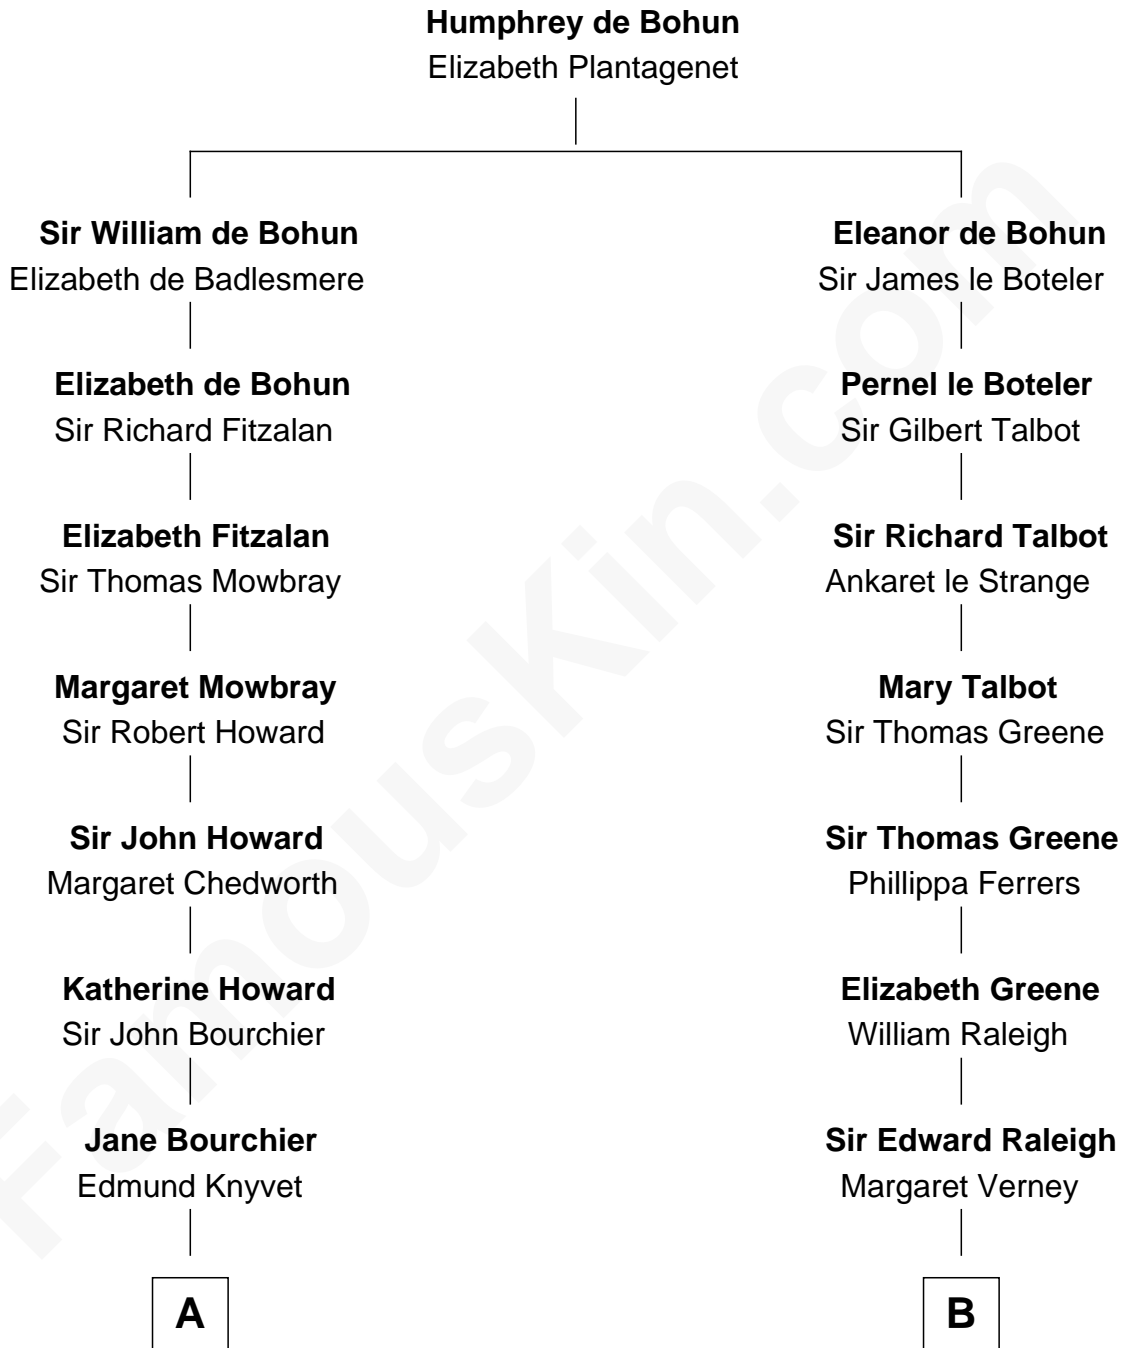

FamousKin.com
Relationship Chart of
Story Musgrave
NASA Astronaut

19th cousin 2 times removed of

Stephen A. Douglas
Participated in Lincoln-Douglas Debates

C

William Gray
Sarah Frances Loring

Edward Gray
Elizabeth Gray Story

Marguerite Gray
John Butler Swann

Marguerite Swann
Percy Musgrave

Story Musgrave
NASA Astronaut

D

Martha Arnold
Benajah Douglass

Dr. Stephen Arnold Douglass
Sarah Fiske

Stephen A. Douglas
The Lincoln-Douglas Debates