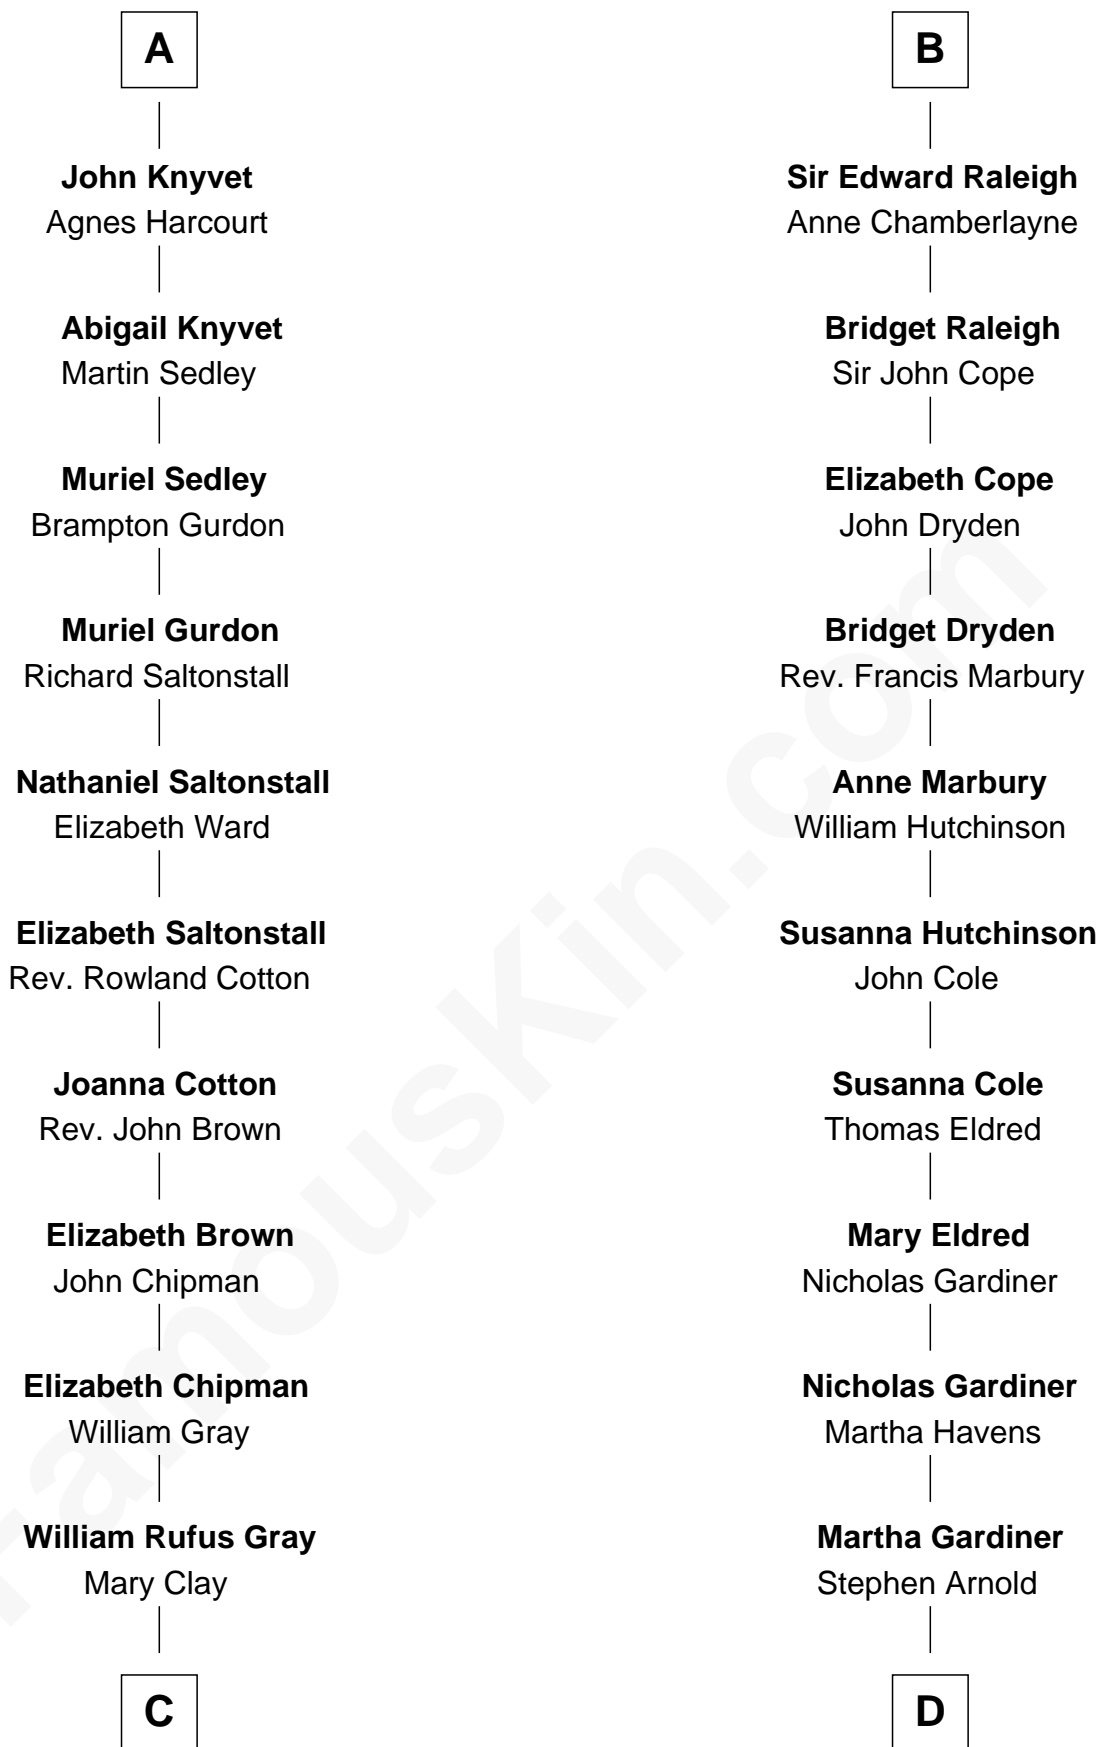

FamousKin.com
Relationship Chart of
Story Musgrave
NASA Astronaut

19th cousin 2 times removed of

Stephen A. Douglas
Participated in Lincoln-Douglas Debates

C

William Gray
Sarah Frances Loring

Edward Gray
Elizabeth Gray Story

Marguerite Gray
John Butler Swann

Marguerite Swann
Percy Musgrave

Story Musgrave
NASA Astronaut

D

Martha Arnold
Benajah Douglass

Dr. Stephen Arnold Douglass
Sarah Fiske

Stephen A. Douglas
The Lincoln-Douglas Debates