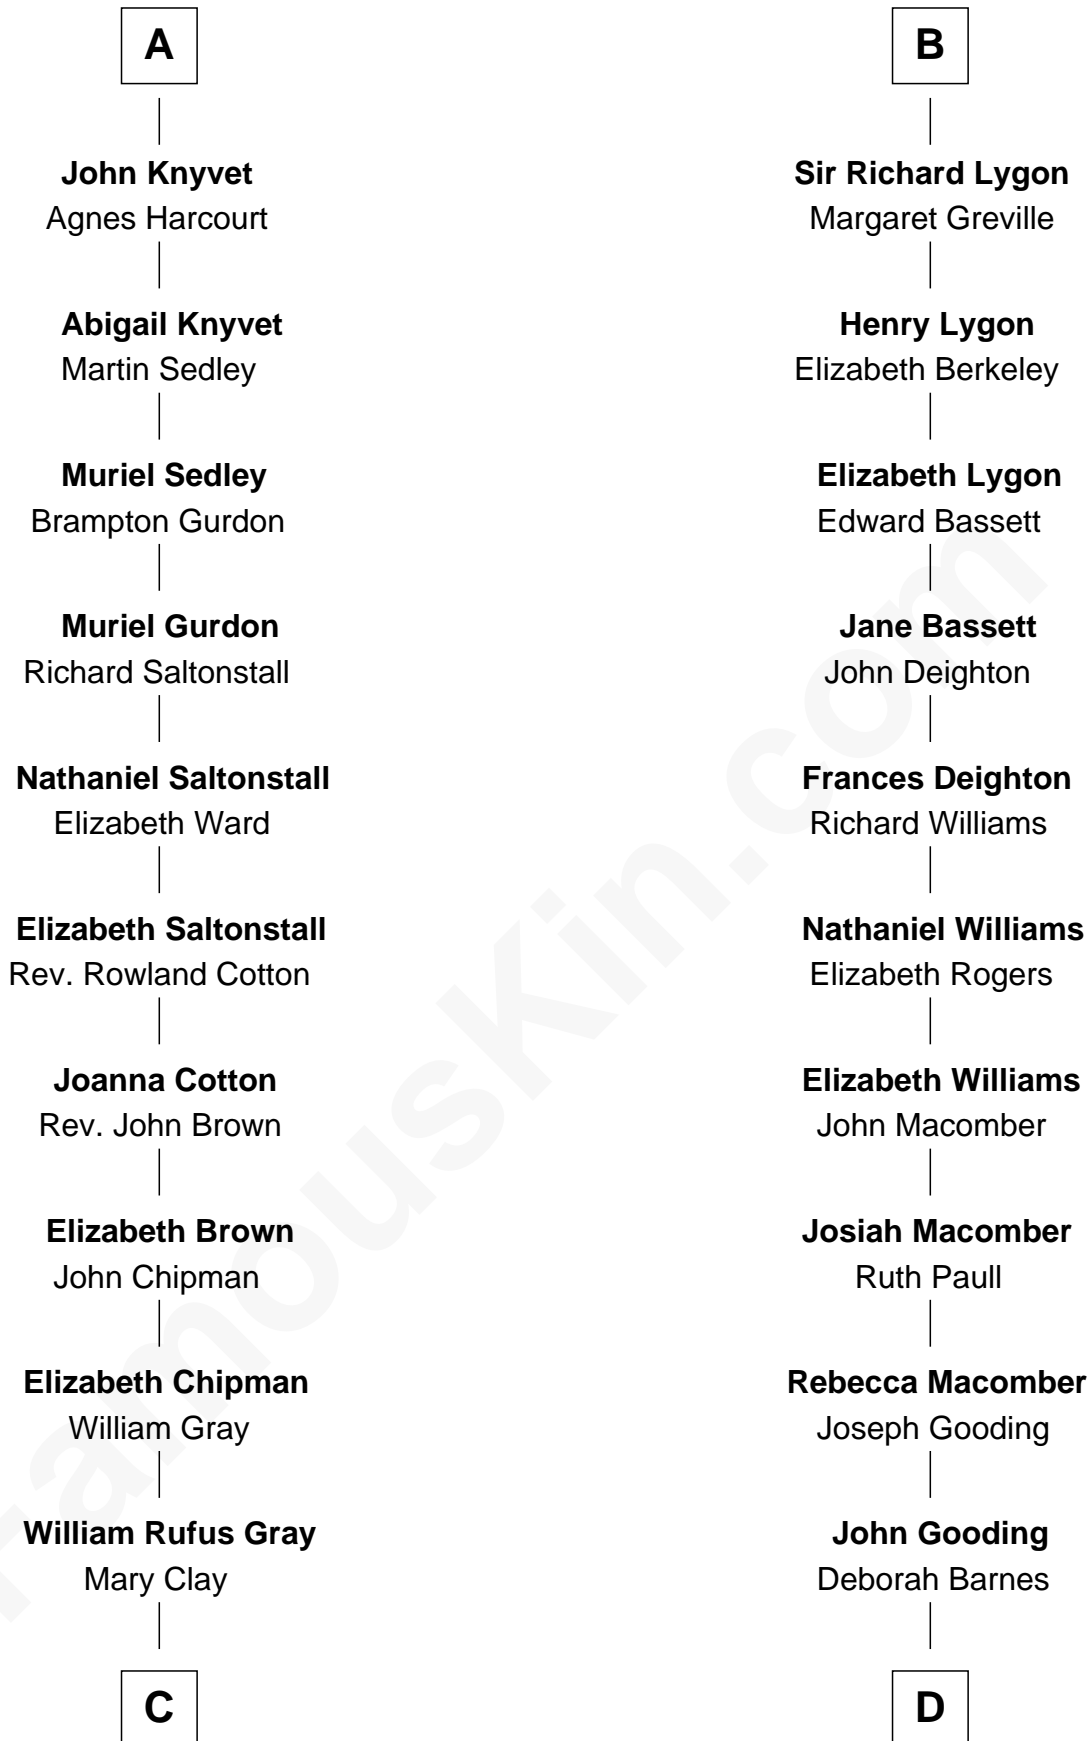

**FamousKin.com**  
**Relationship Chart of**  
**Story Musgrave**  
*NASA Astronaut*

19th cousin 2 times removed of

**Mary Winthrop Gooding**  
*Prolific Mayflower Descendant*

**C**

**William Gray**  
Sarah Frances Loring

**Edward Gray**  
Elizabeth Gray Story

**Marguerite Gray**  
John Butler Swann

**Marguerite Swann**  
Percy Musgrave

**Story Musgrave**  
*NASA Astronaut*

**D**

**Benjamin Barnes Gooding**  
Harriet Goodwin