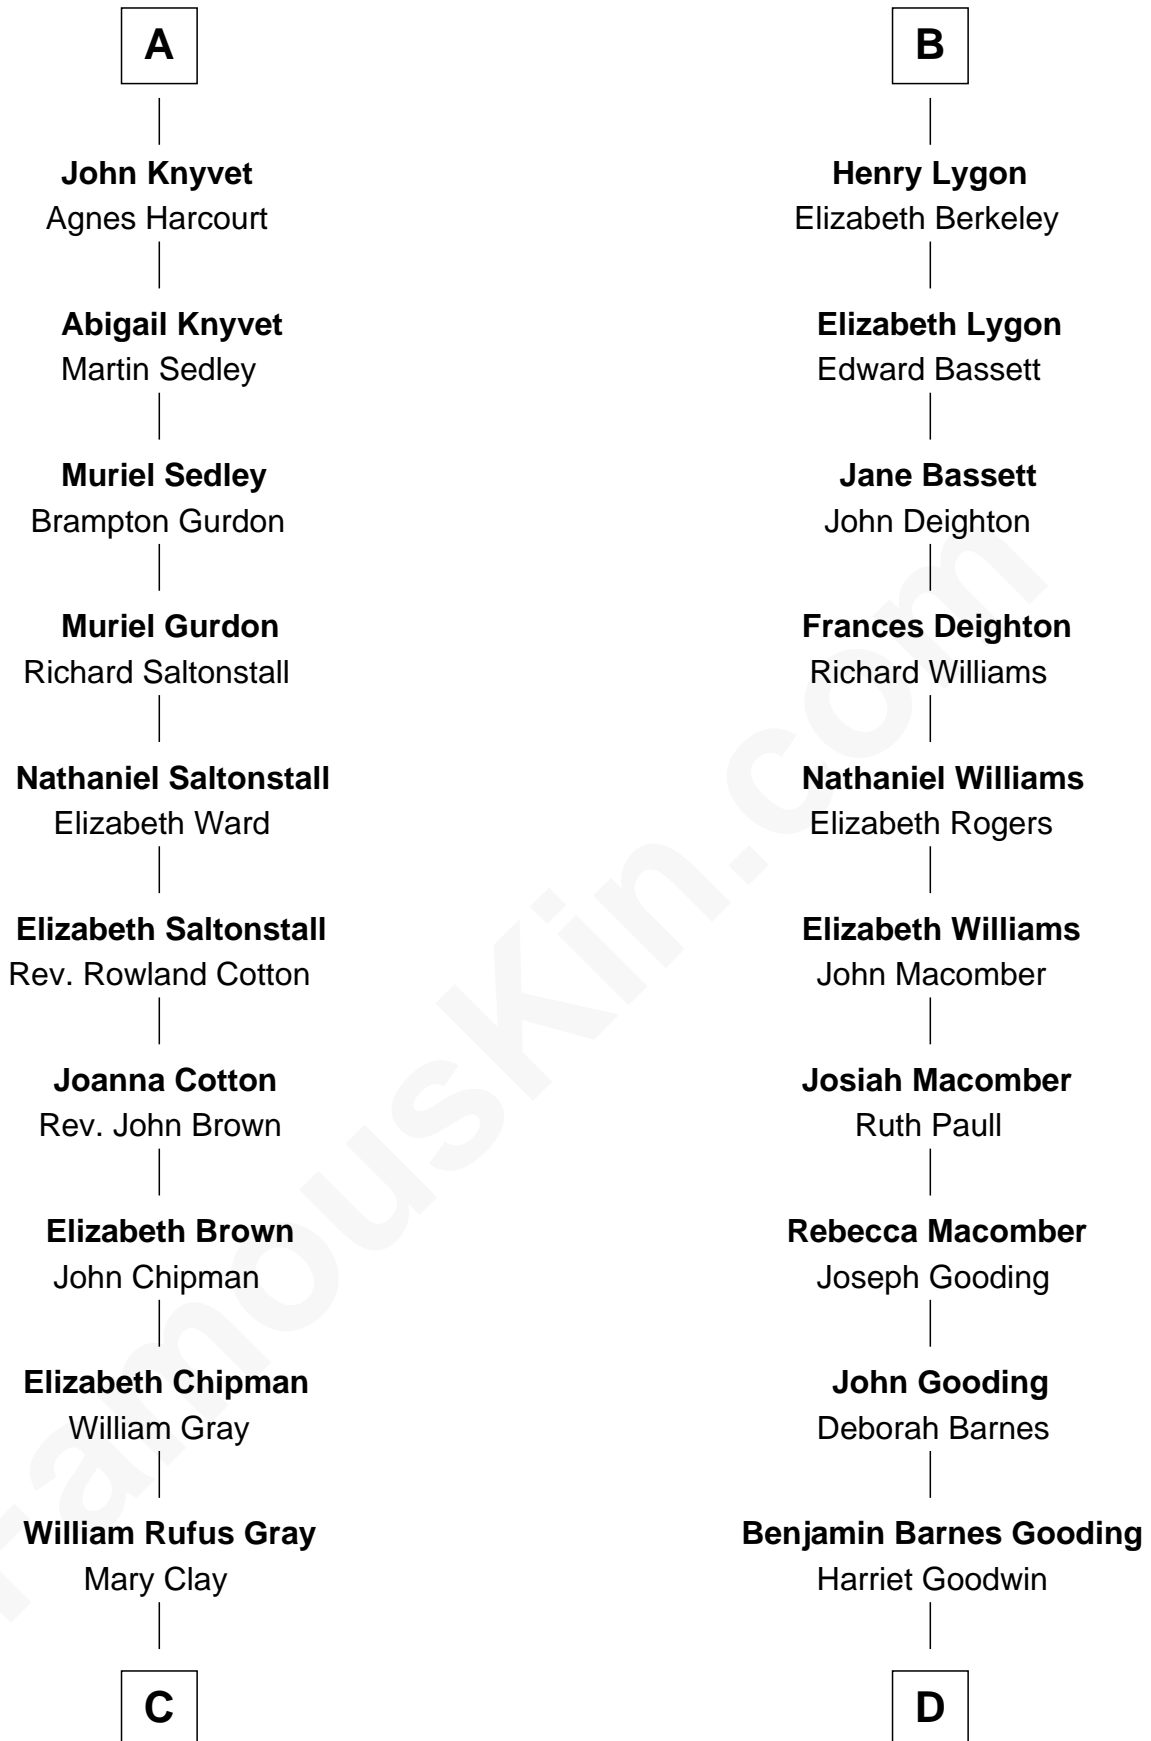

**FamousKin.com**  
**Relationship Chart of**  
**Story Musgrave**  
*NASA Astronaut*

18th cousin 3 times removed of

**Mary Winthrop Gooding**  
*Prolific Mayflower Descendant*

**Sir Ralph Basset**

Joan - - - - -

**Sir William Knyvet**

Alice Grey

**Sir Edmund Knyvet**

Eleanor Tyrrel

**Edmund Knyvet**

Jane Bouchier

**A**

**Joan Basset**

Sir Richard de Beauchamp

**Anne de Beauchamp**

Sir Richard Lygon

**Sir Richard Lygon**

Margaret Greville

**B**

**C**

**William Gray**  
Sarah Frances Loring

**Edward Gray**  
Elizabeth Gray Story

**Marguerite Gray**  
John Butler Swann

**Marguerite Swann**  
Percy Musgrave

**Story Musgrave**  
*NASA Astronaut*

**D**

**Benjamin Winthrop Gooding**  
Lydia Sprague Freeman