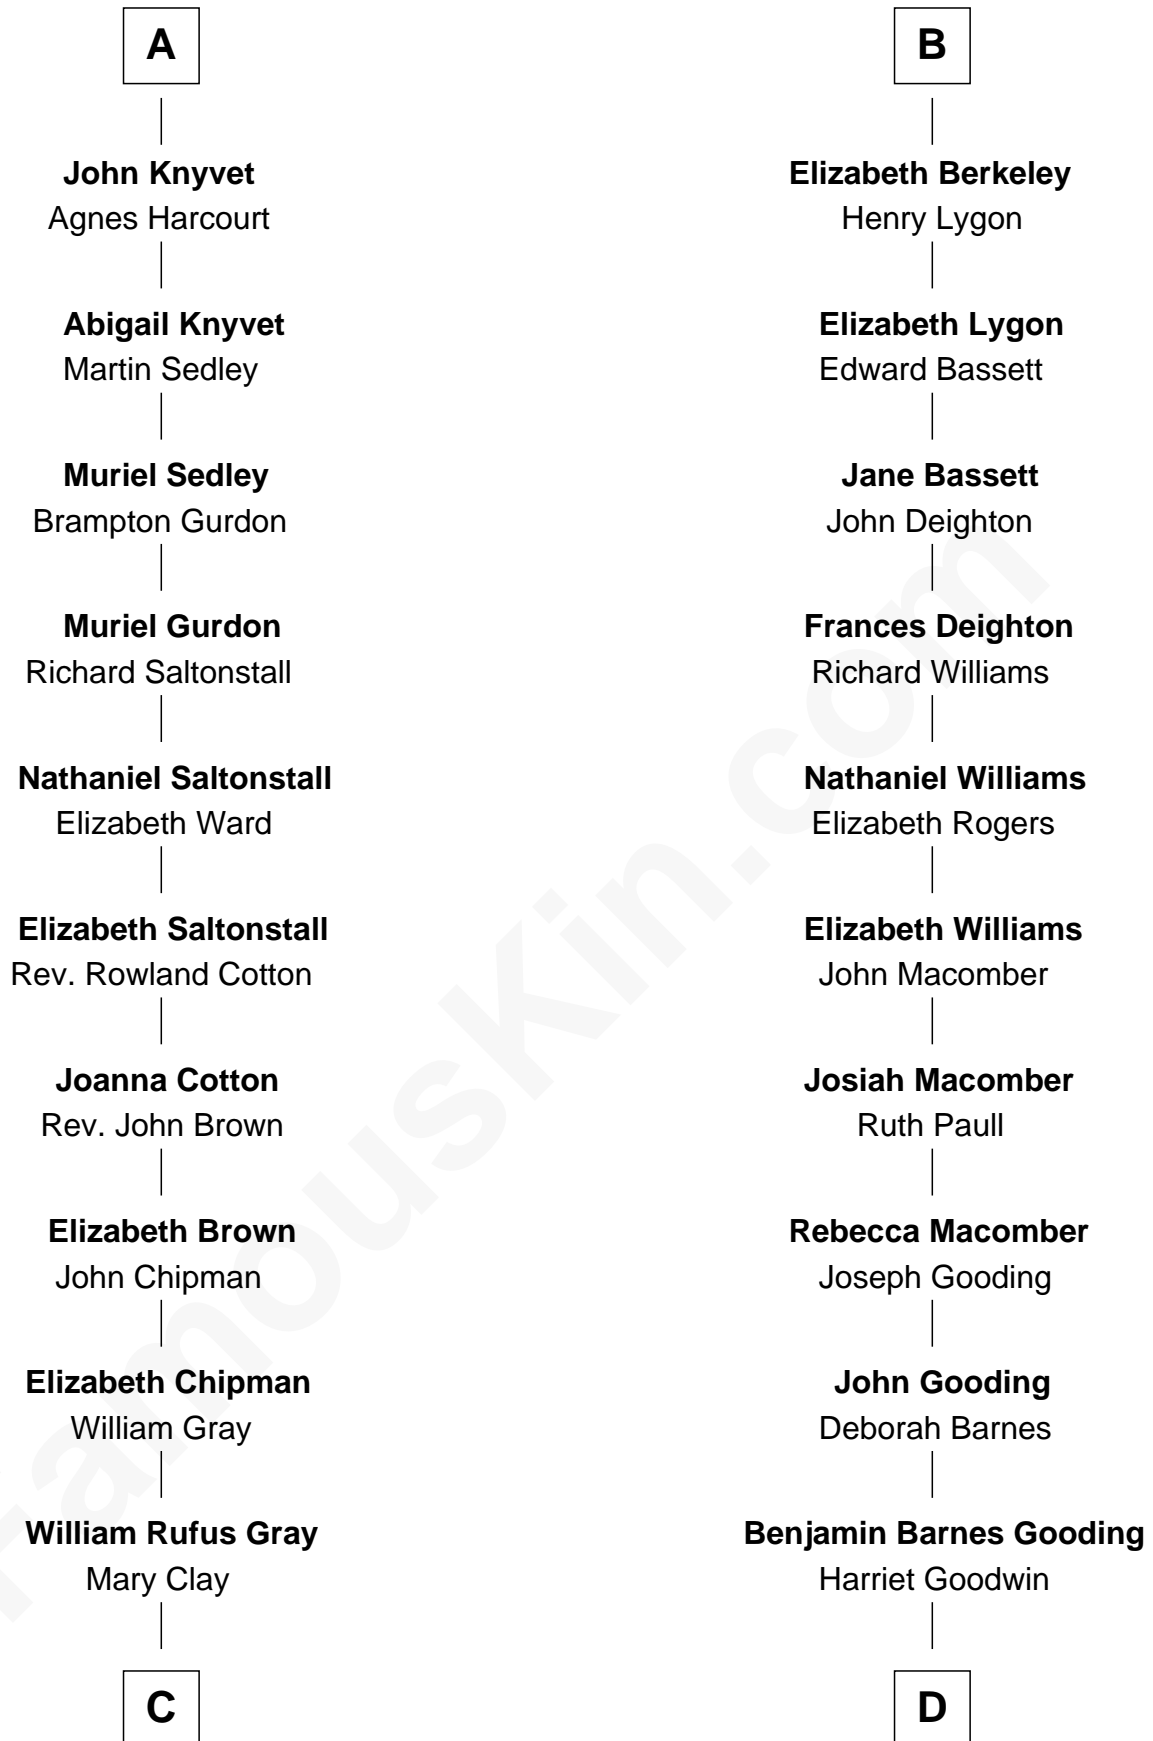

FamousKin.com
Relationship Chart of
Story Musgrave
NASA Astronaut

18th cousin 3 times removed of

Mary Winthrop Gooding
Prolific Mayflower Descendant

Bartholomew de Badlesmere
 Margaret de Clare

Margery de Badlesmere

Sir William Knyvet

Sir Edmund Knyvet

Eleanor Tyrrel

Edmund Knyvet

Jane Bouchier

A

Elizabeth de Badlesmere

Sir William de Bohun

Elizabeth de Bohun

Sir Richard Fitzalan

Elizabeth Fitzalan

Sir Thomas Mowbray

Isabel Mowbray

Sir James Berkeley

Maurice Berkeley

Isabel Mead

Anne Berkeley

Sir William Dennis

Isabel Dennis

Sir John Berkeley

B

C

William Gray
Sarah Frances Loring

Edward Gray
Elizabeth Gray Story