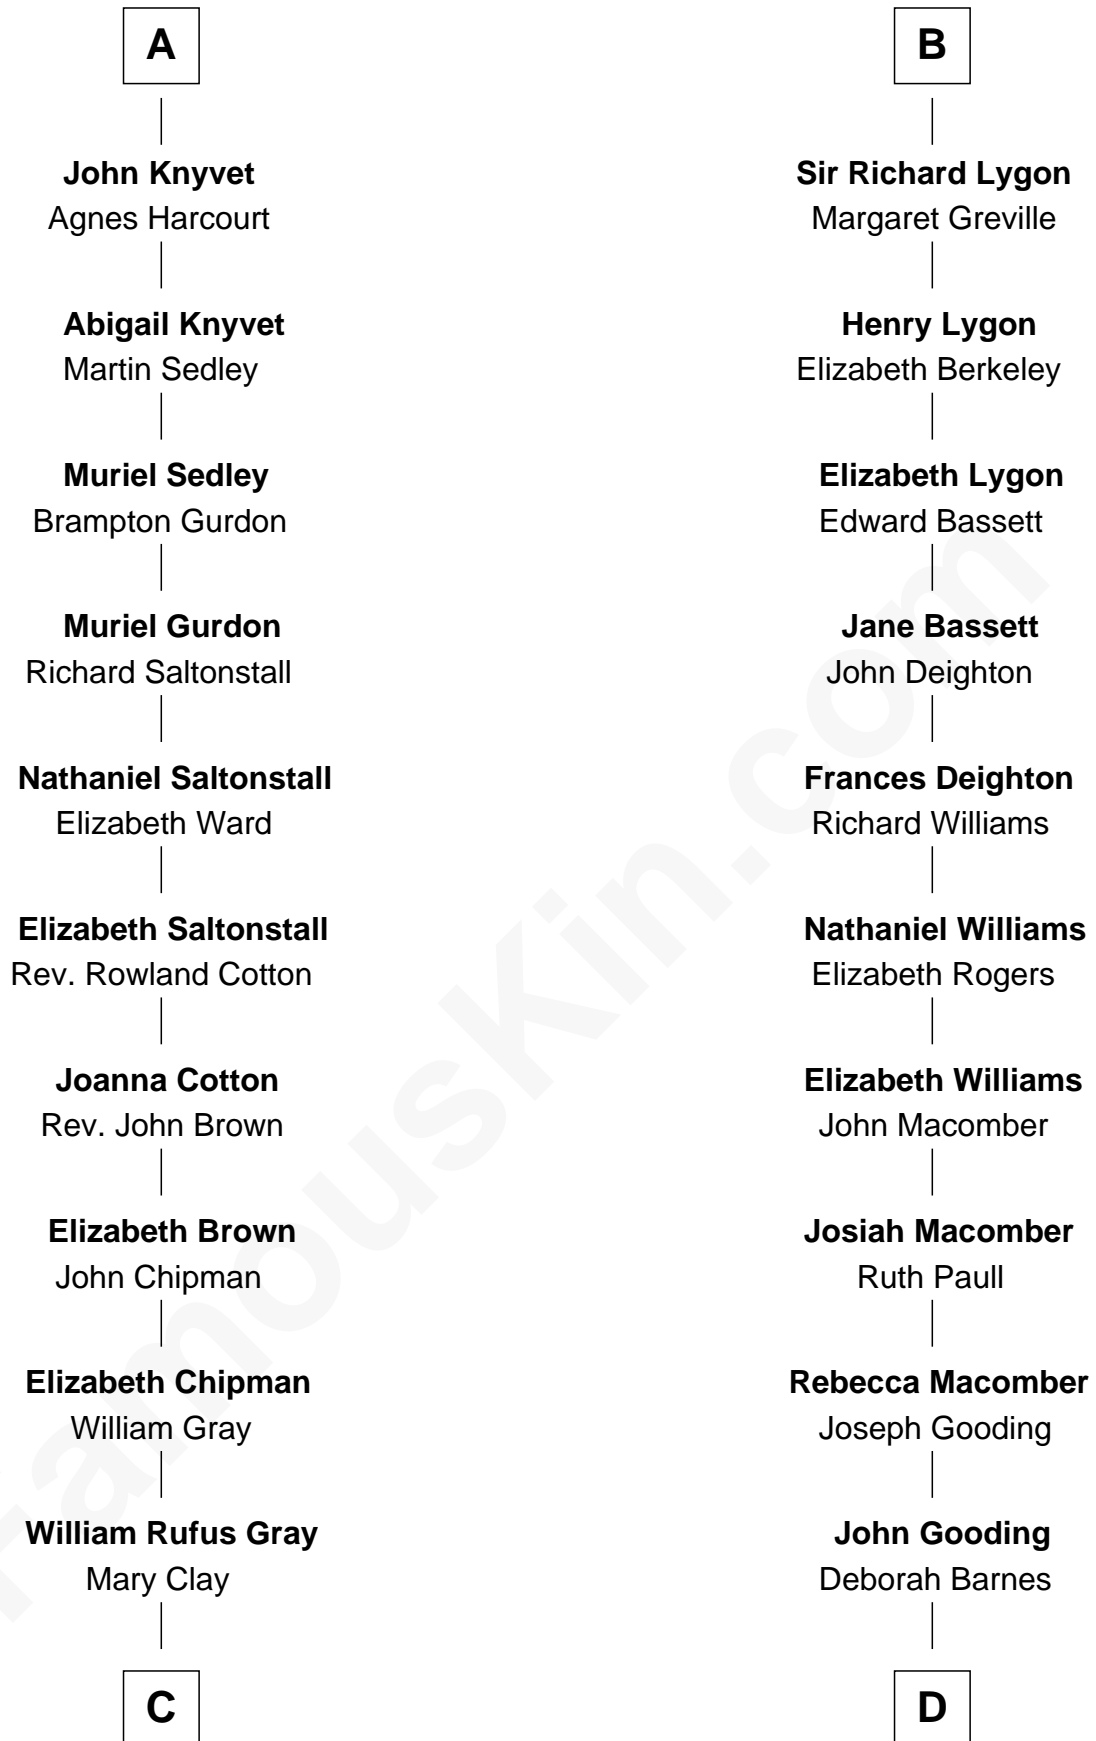

**FamousKin.com**  
**Relationship Chart of**  
**Story Musgrave**  
*NASA Astronaut*

19th cousin 2 times removed of

**Mary Winthrop Gooding**  
*Prolific Mayflower Descendant*

**C**

**William Gray**  
Sarah Frances Loring

**Edward Gray**  
Elizabeth Gray Story

**Marguerite Gray**  
John Butler Swann

**Marguerite Swann**  
Percy Musgrave

**Story Musgrave**  
*NASA Astronaut*

**D**

**Benjamin Barnes Gooding**  
Harriet Goodwin

**Benjamin Winthrop Gooding**  
Lydia Sprague Freeman

**Mary Winthrop Gooding**  
*Prolific Mayflower Descendant*