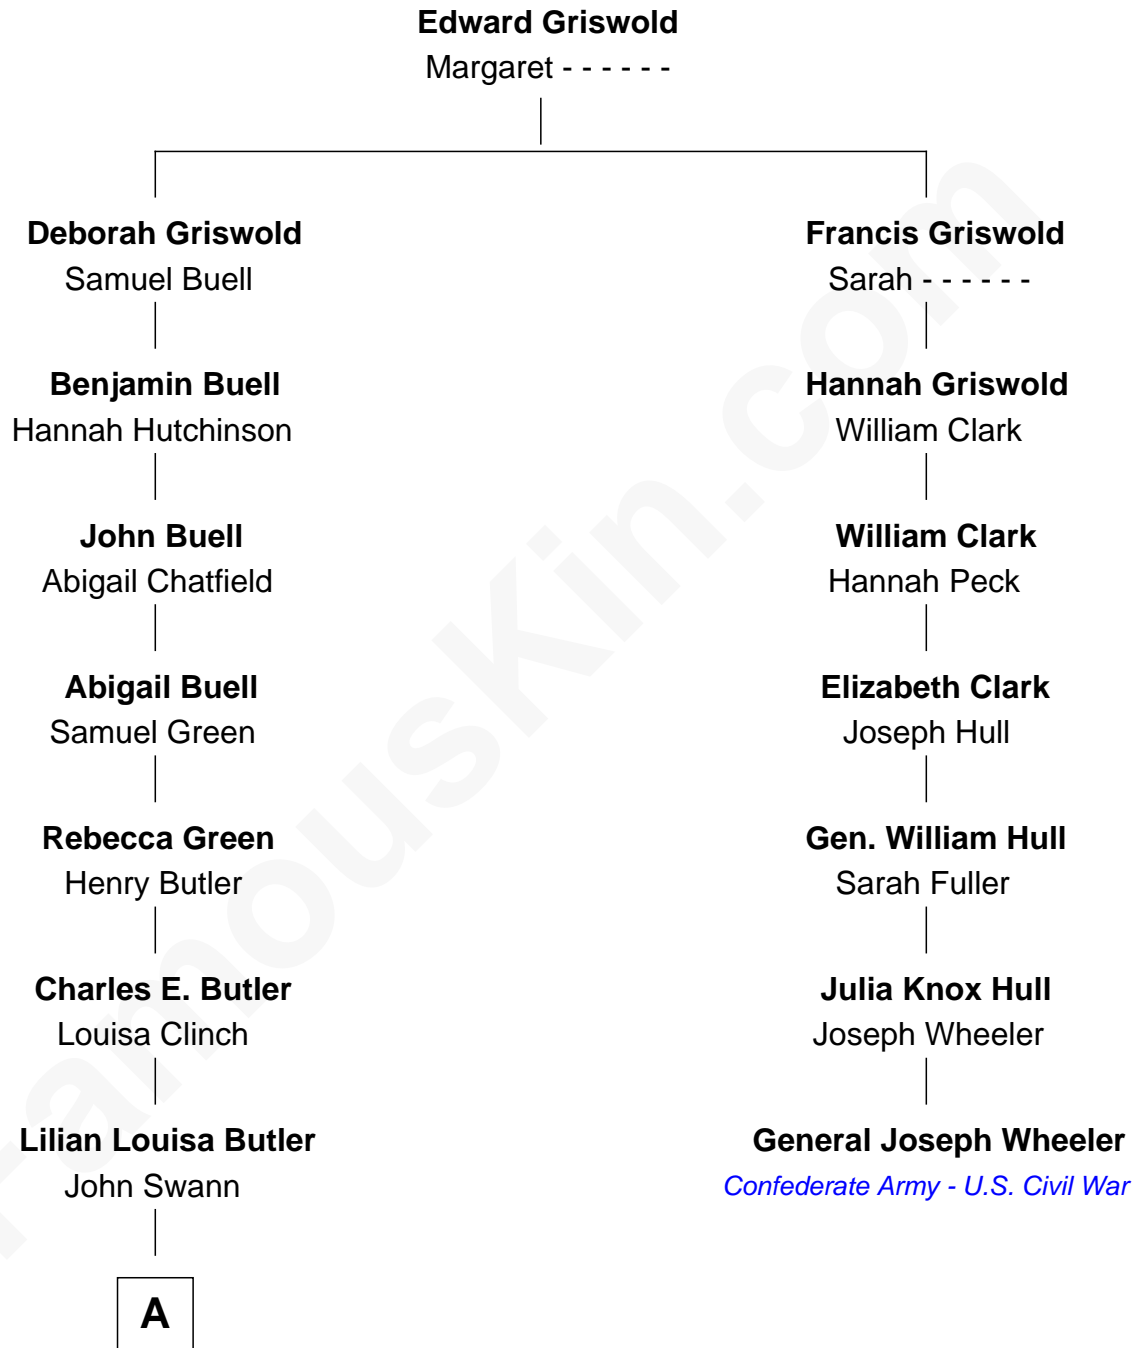

**FamousKin.com**  
**Relationship Chart of**  
**Story Musgrave**  
*NASA Astronaut*

6th cousin 3 times removed of  
**General Joseph Wheeler**  
*Confederate Army - U.S. Civil War*

**A**

—  
**John Butler Swann**

Marguerite Gray

—  
**Marguerite Swann**

Percy Musgrave

—  
**Story Musgrave**

*NASA Astronaut*

FamousKin.com