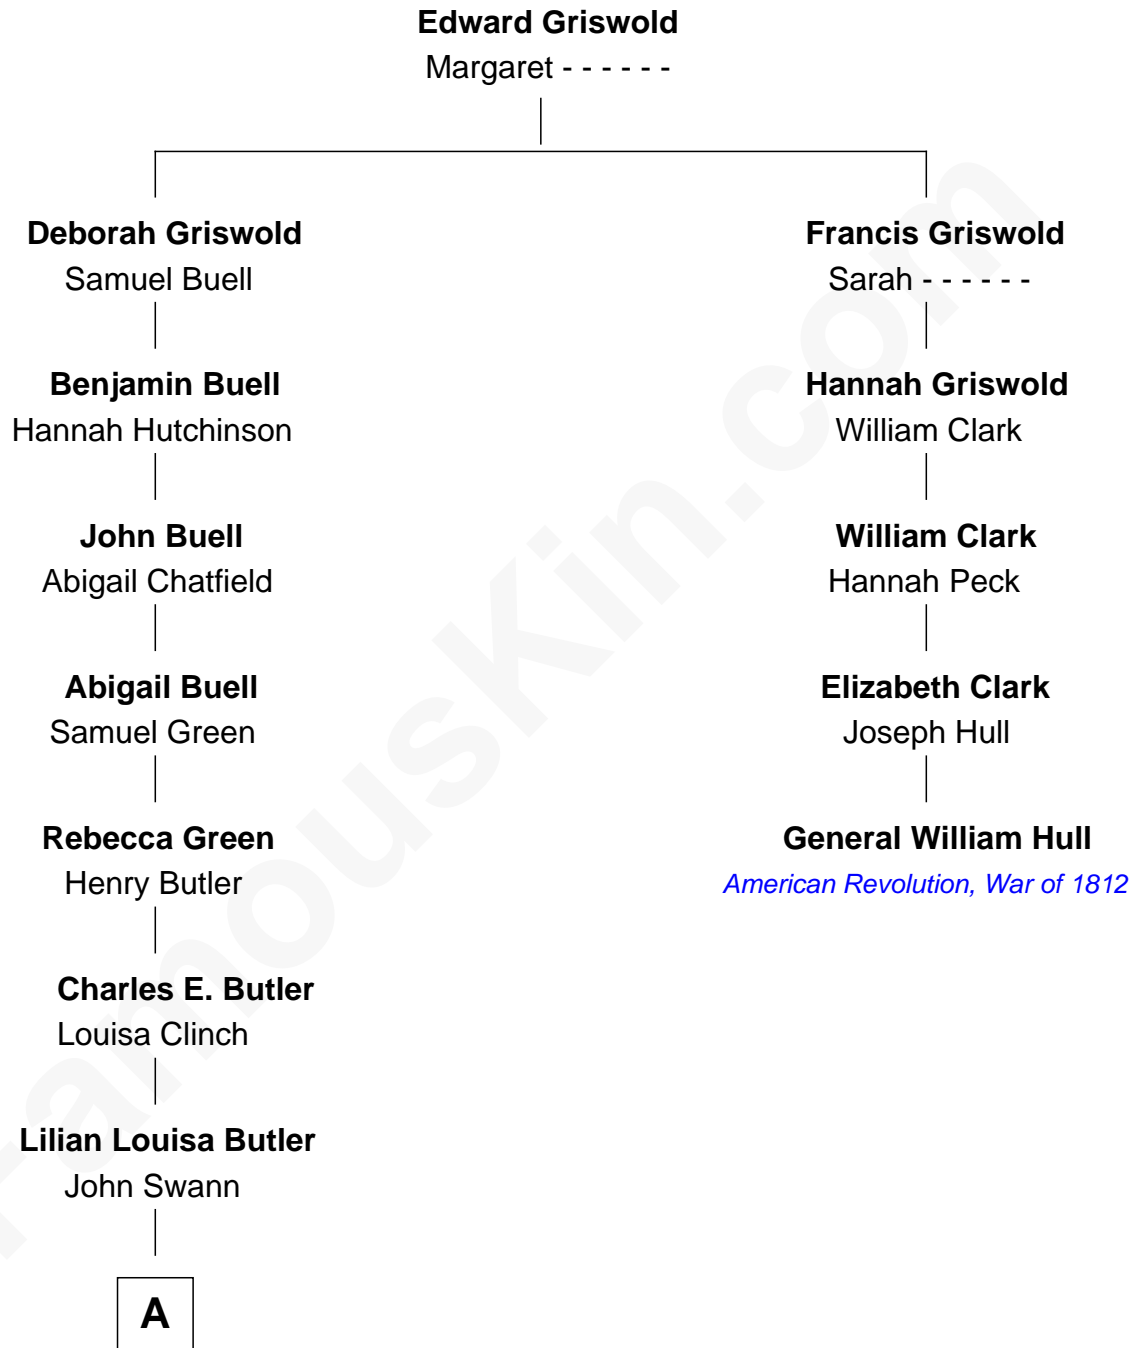

**FamousKin.com**  
**Relationship Chart of**  
**Story Musgrave**  
*NASA Astronaut*

4th cousin 5 times removed of  
**General William Hull**  
*American Revolution, War of 1812*

**A**

—  
**John Butler Swann**

Marguerite Gray

—  
**Marguerite Swann**

Percy Musgrave

—  
**Story Musgrave**

*NASA Astronaut*

FamousKin.com