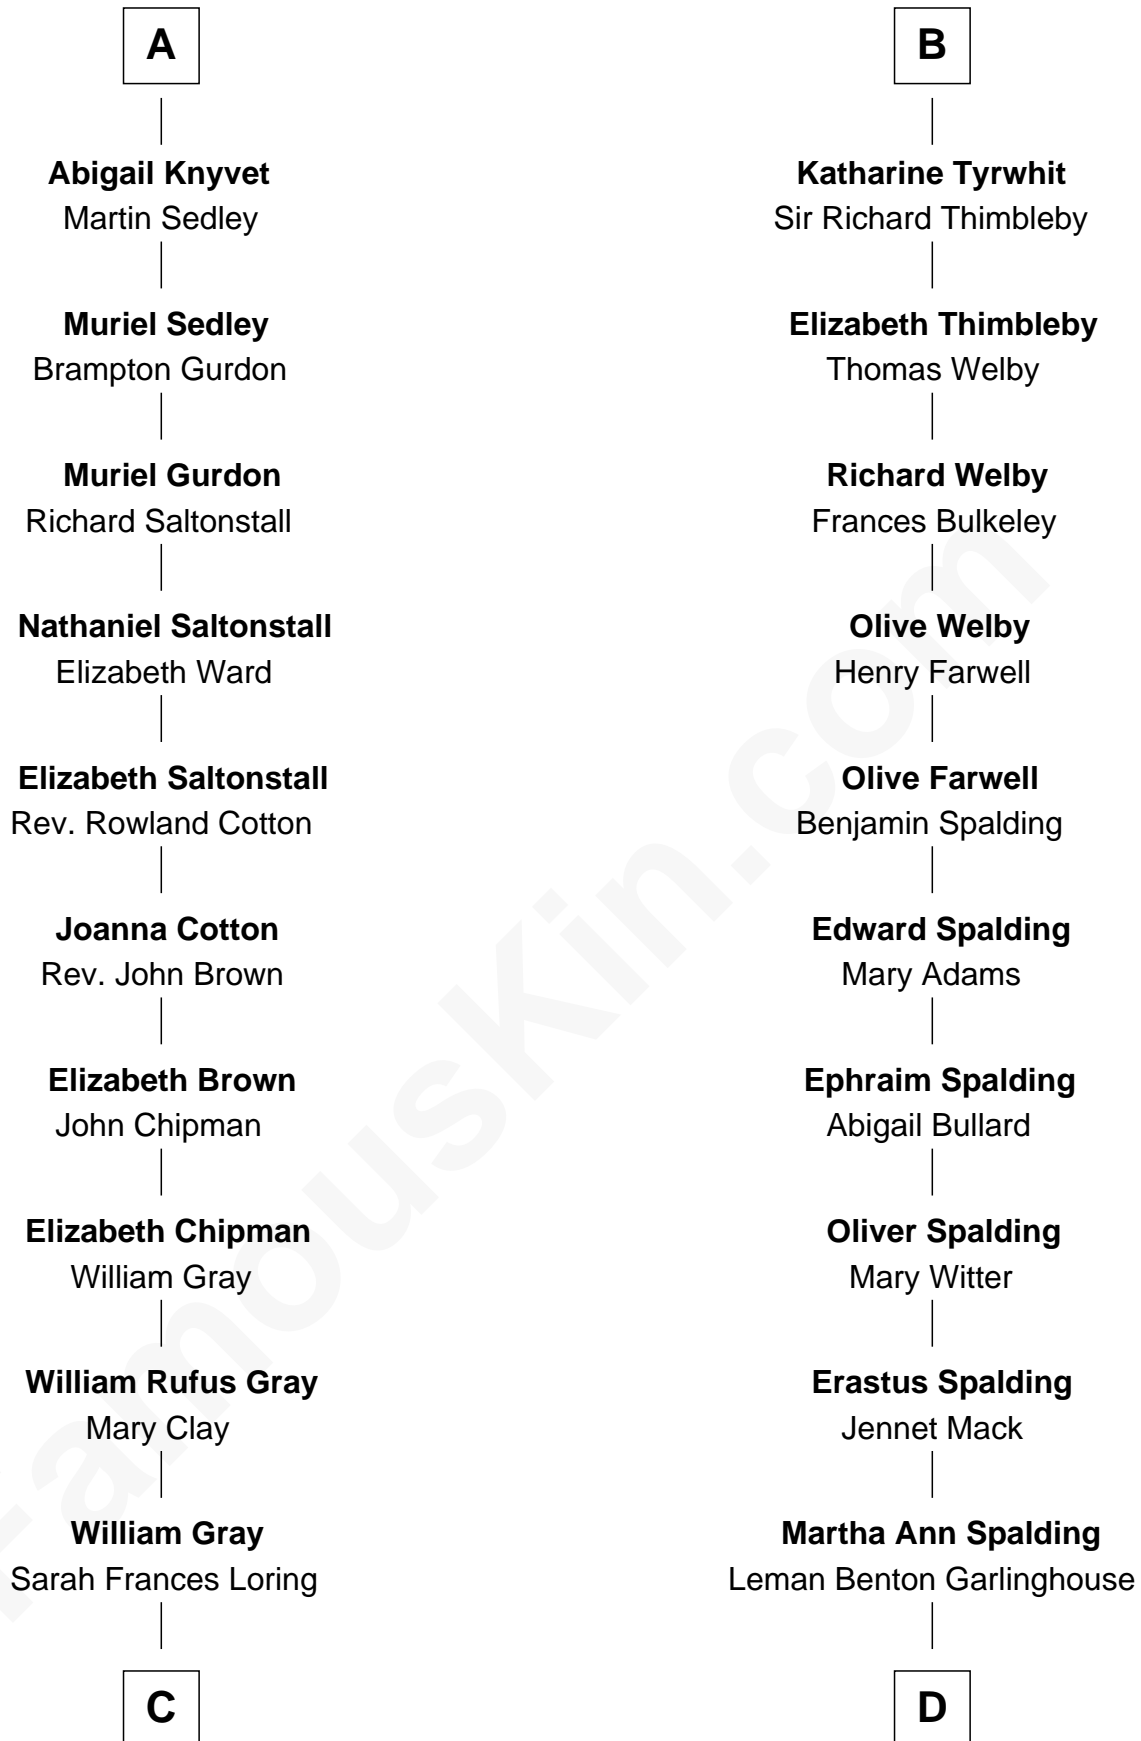

# FamousKin.com Relationship Chart of

**Story Musgrave**

*NASA Astronaut*

19th cousin 1 time removed of

**Katharine Hepburn**

*Movie Actress*

**Sir Robert de Holland**

Maude la Zouche

**C**

**Edward Gray**  
Elizabeth Gray Story

**Marguerite Gray**  
John Butler Swann

**Marguerite Swann**  
Percy Musgrave

**Story Musgrave**  
*NASA Astronaut*

**D**

**Caroline Garlinghouse**  
Alfred Augustus Houghton

**Katharine Martha Houghton**  
Thomas Norval Hepburn

**Katharine Hepburn**  
*Movie Actress*

FamousKin.com