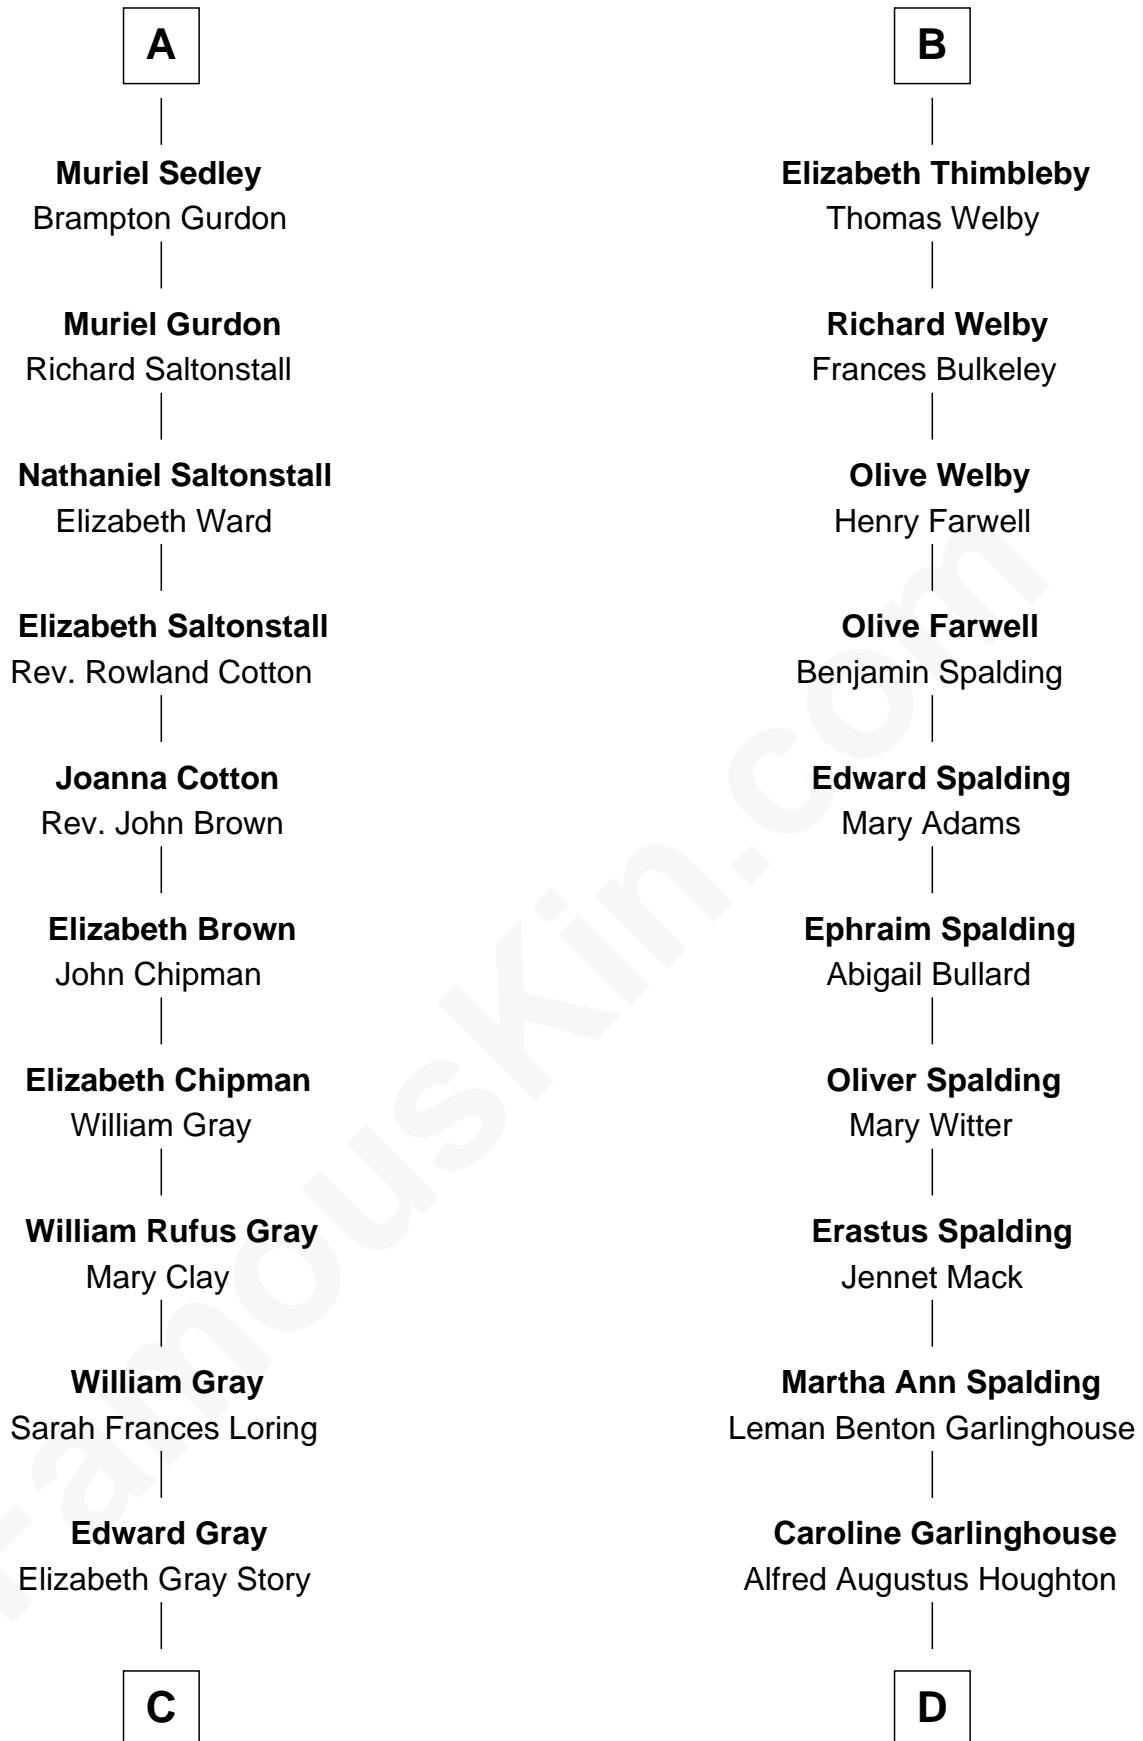

FamousKin.com Relationship Chart of

Story Musgrave

NASA Astronaut

18th cousin 1 time removed of

Katharine Hepburn

Movie Actress

C

Marguerite Gray
John Butler Swann

Marguerite Swann
Percy Musgrave

Story Musgrave
NASA Astronaut

D

Katharine Martha Houghton
Thomas Norval Hepburn

Katharine Hepburn
Movie Actress

FamousKin.com