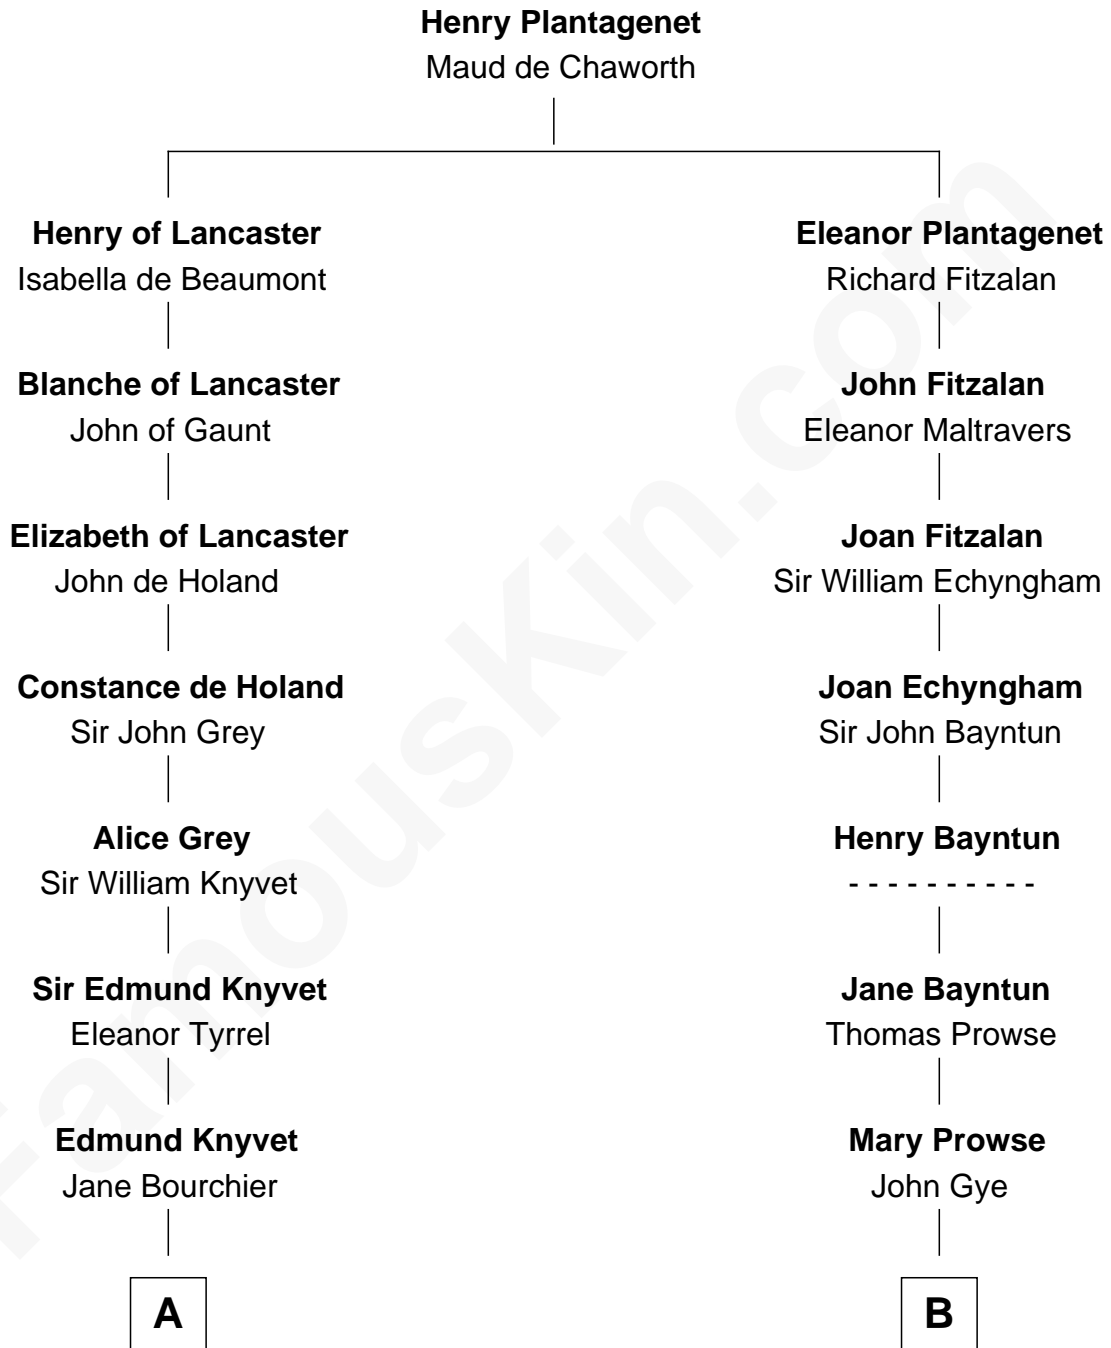

## Relationship Chart of

### Story Musgrave

NASA Astronaut

15th cousin 6 times removed of

### Samuel Cony

31st Governor of Maine

**C**

—  
**William Gray**  
Sarah Frances Loring

—  
**Edward Gray**  
Elizabeth Gray Story

—  
**Marguerite Gray**  
John Butler Swann

—  
**Marguerite Swann**  
Percy Musgrave

—  
**Story Musgrave**  
*NASA Astronaut*

FamousKin.com