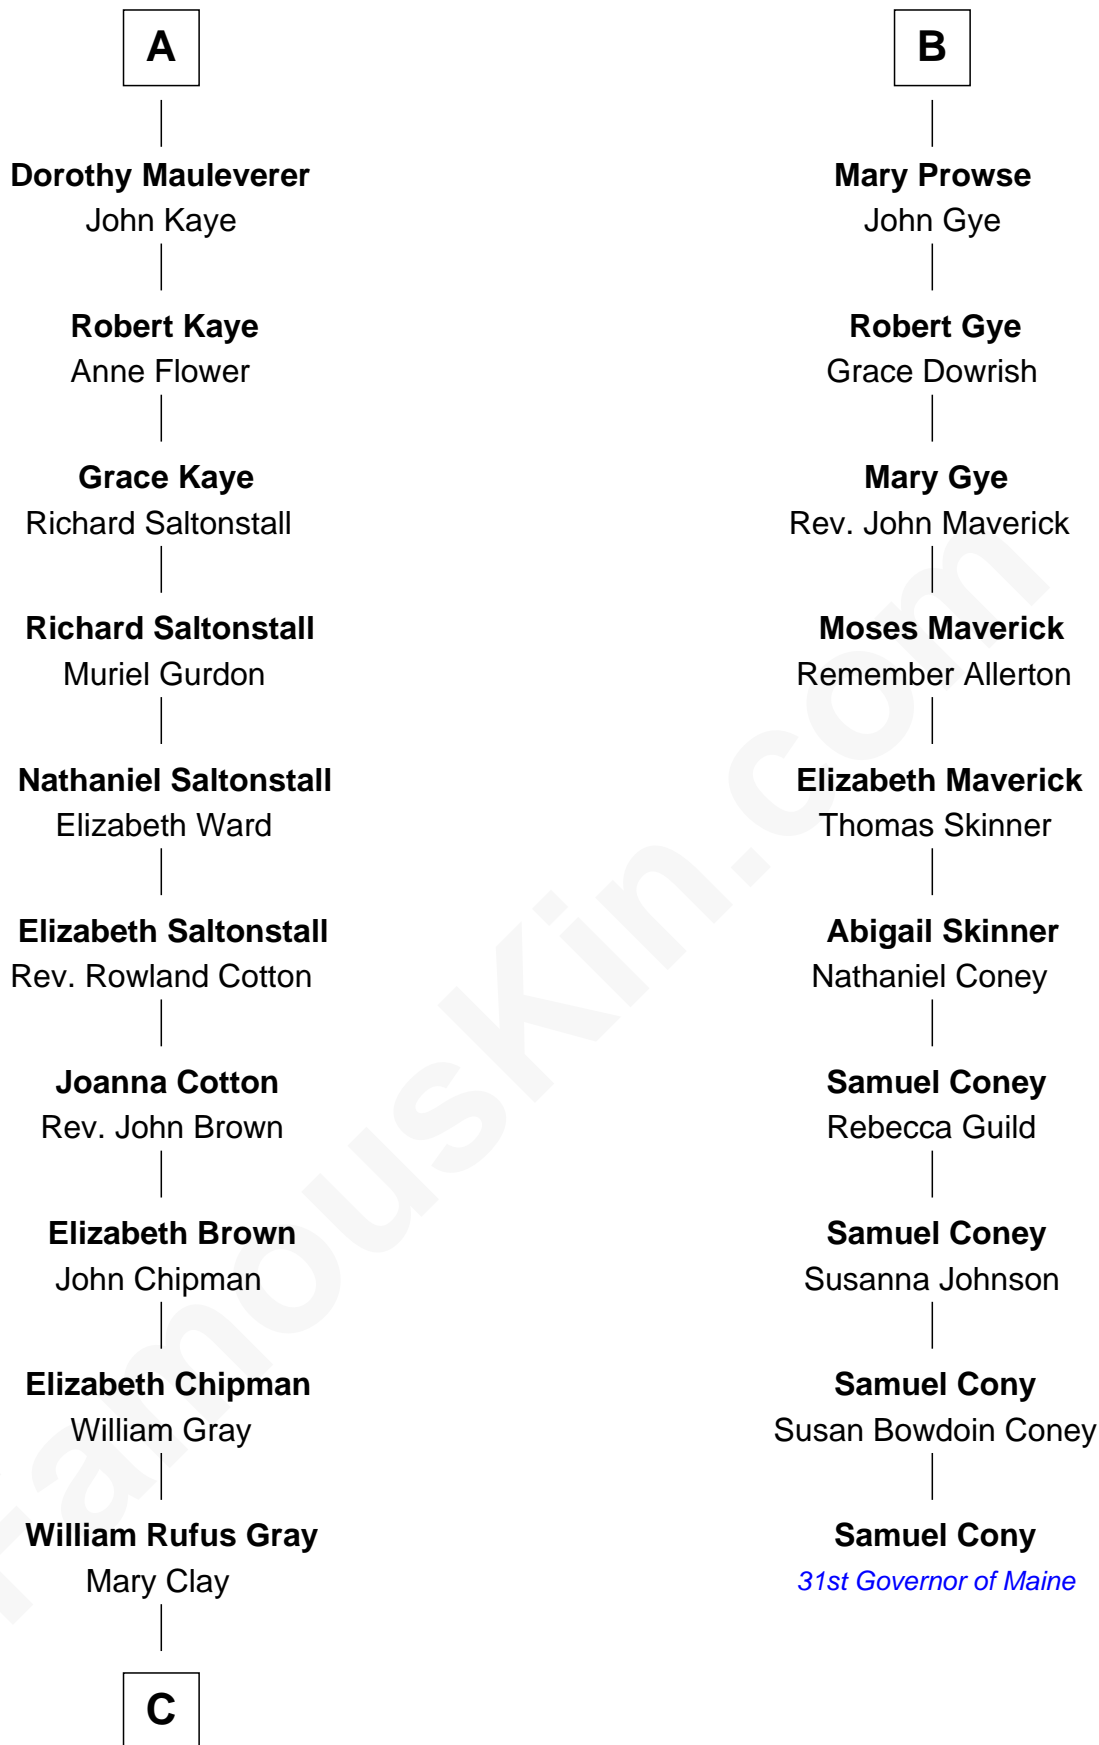

**FamousKin.com**  
**Relationship Chart of**  
**Story Musgrave**  
*NASA Astronaut*

**16th cousin 5 times removed of**  
**Samuel Cony**  
*31st Governor of Maine*

**Sir Maurice de Berkeley**  
 Eve la Zouche

**Dorothy Gascoigne**  
 Sir Ninian Markenfield

**Alice Markenfield**  
 Sir Robert Mauleverer

**A**

**Milicent de Berkeley**  
 John Maltravers

**Sir John Maltravers**  
 Gwenthin - - - - -

**Eleanor Maltravers**  
 John Fitzalan

**Joan Fitzalan**  
 Sir William Echyngham

**Joan Echyngham**  
 Sir John Bayntun

**Henry Bayntun**  
 - - - - -

**Jane Bayntun**  
 Thomas Prowse

**B**

**C**

—  
**William Gray**  
Sarah Frances Loring

—  
**Edward Gray**  
Elizabeth Gray Story

—  
**Marguerite Gray**  
John Butler Swann

—  
**Marguerite Swann**  
Percy Musgrave

—  
**Story Musgrave**  
*NASA Astronaut*

FamousKin.com