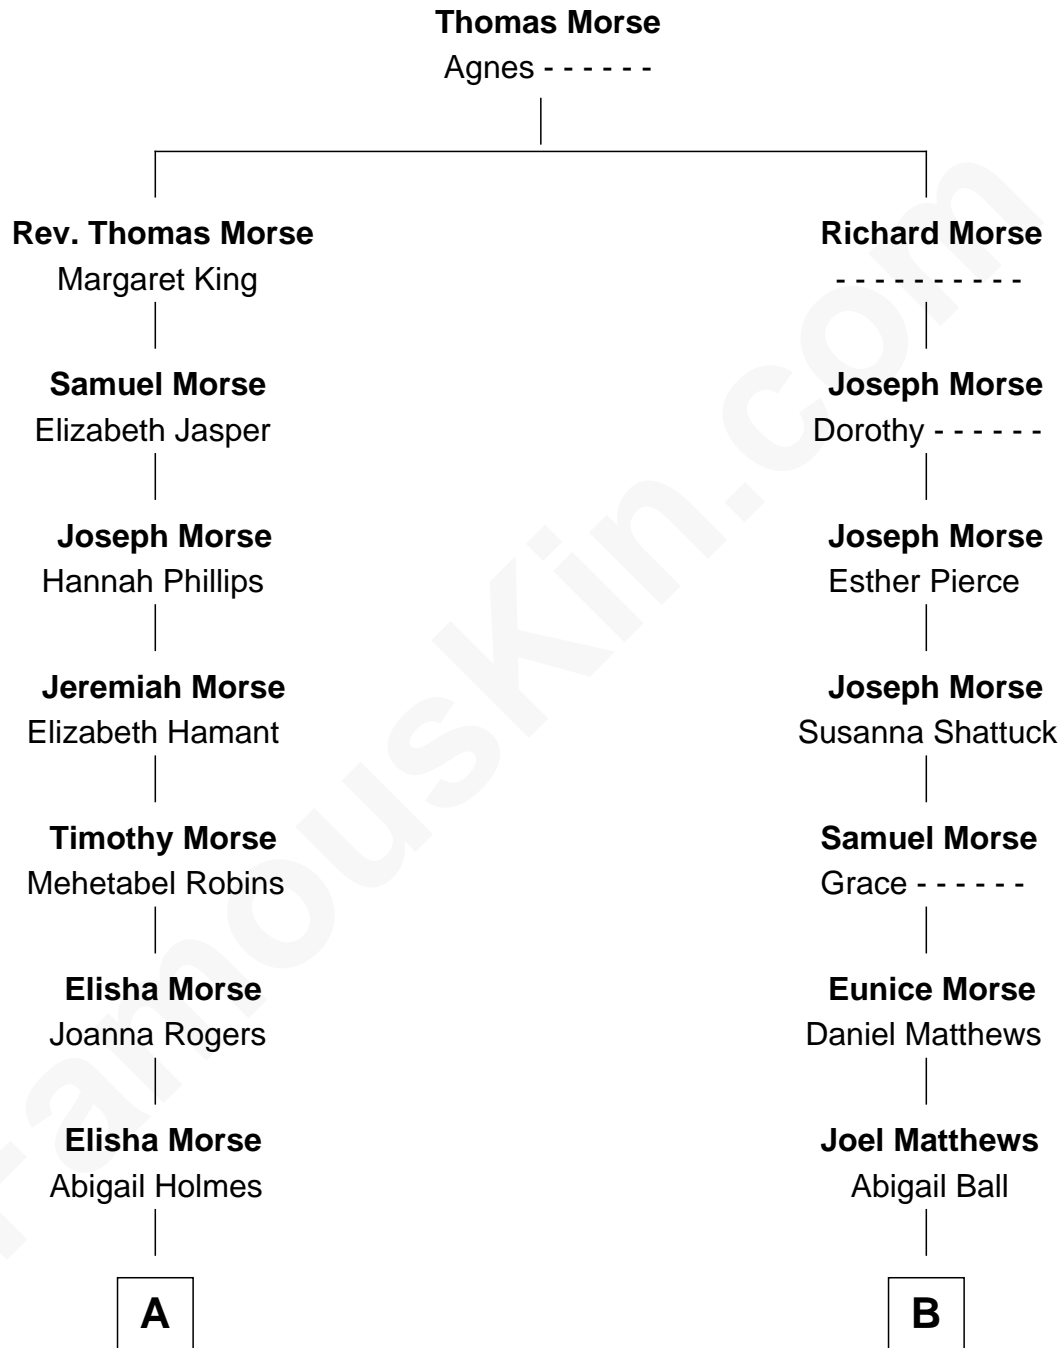

**FamousKin.com**  
**Relationship Chart of**  
**Story Musgrave**  
*NASA Astronaut*

12th cousin 2 times removed of

**Shelley Fabares**  
*TV and Movie Actress*

**A**

**Calvin Morse**

Keziah Richardson

**Harriett Jane Morse**

Samuel Parker Allen

**Harriett Ann Allen**

Dr. Charles Burnham Porter

**Edith Elise Porter**

Dr. Percy B. Musgrave

**Percy Musgrave**

Marguerite Swann

**Story Musgrave**

*NASA Astronaut*

**B**

**Xena Matthews**

Reuben Beebe

**Fanny Beebe**

Timothy Culver

**Asahel Culver**

Phoebe Ann Lane