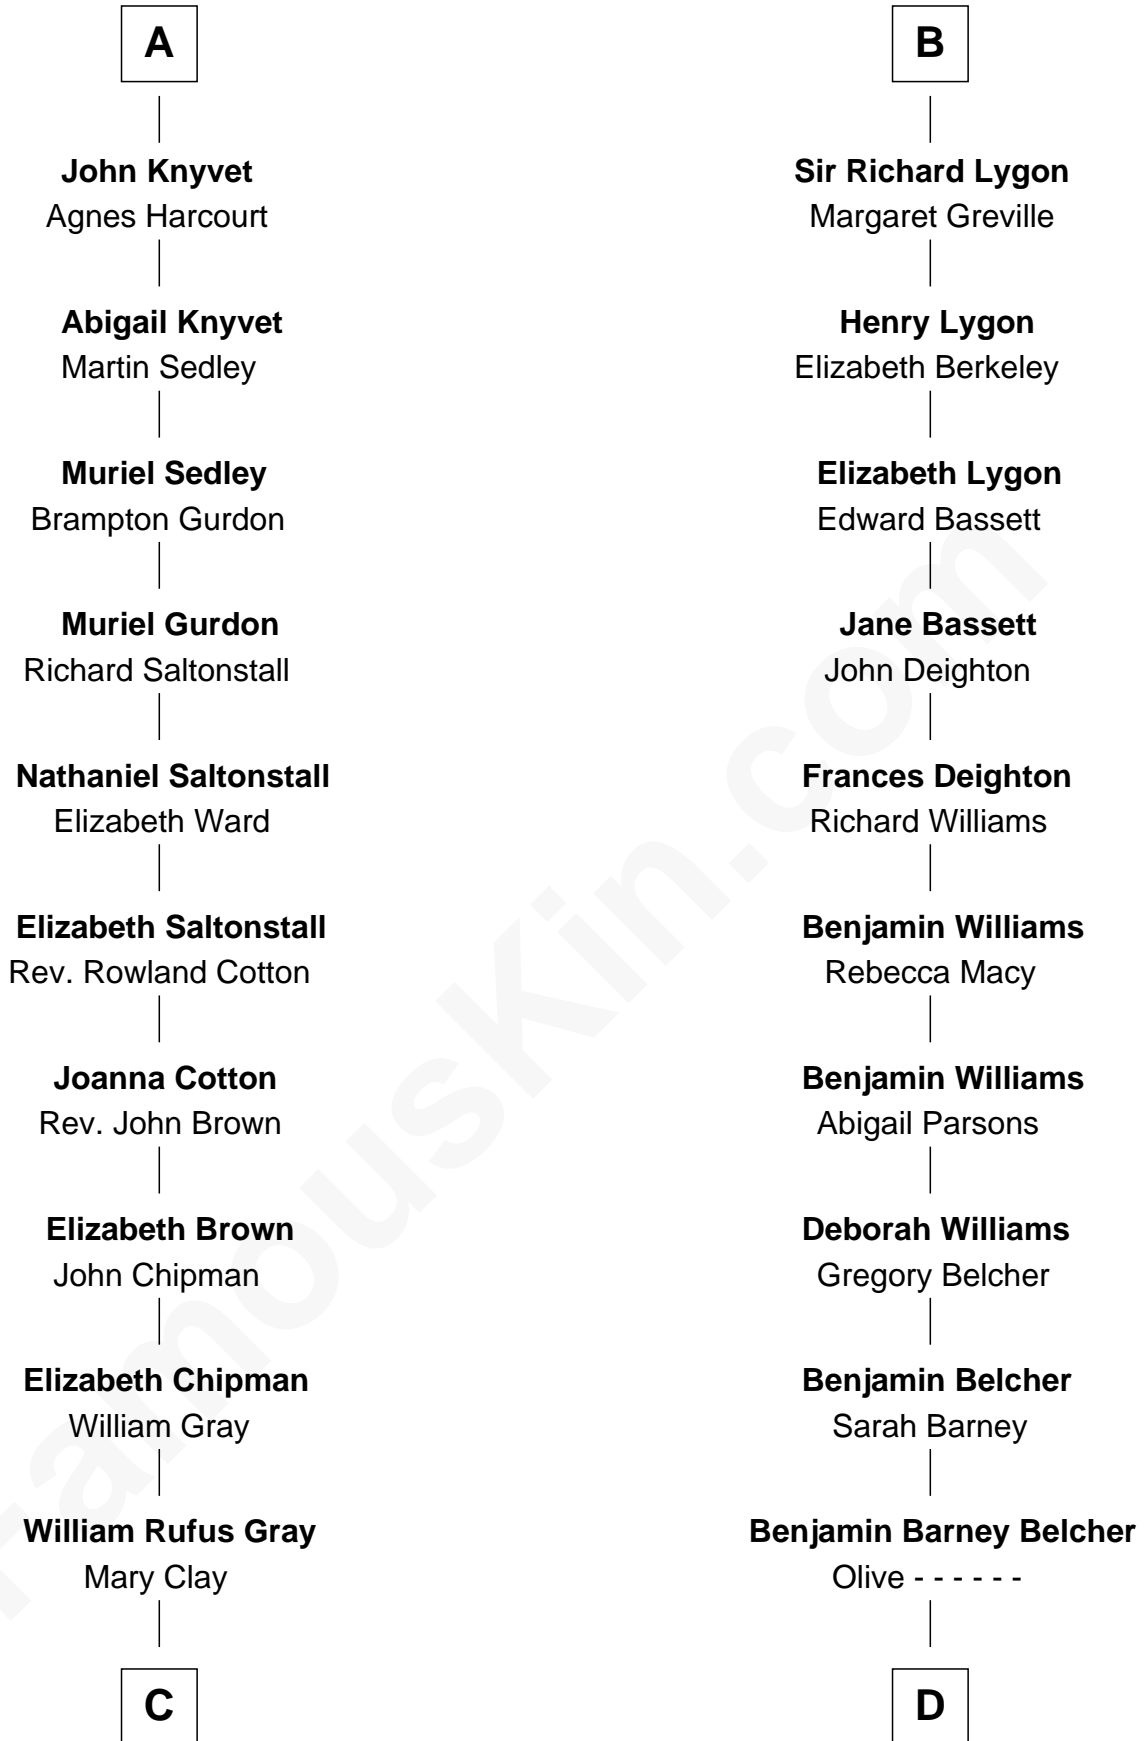

FamousKin.com

Relationship Chart of

Story Musgrave

NASA Astronaut

19th cousin 2 times removed of

General Douglas MacArthur

U.S. Army - World War II

C

William Gray
Sarah Frances Loring

Edward Gray
Elizabeth Gray Story

Marguerite Gray
John Butler Swann

Marguerite Swann
Percy Musgrave

Story Musgrave
NASA Astronaut

D

Aurelia Belcher
Arthur MacArthur

Gen. Arthur MacArthur
Mary Pinckney Hardy