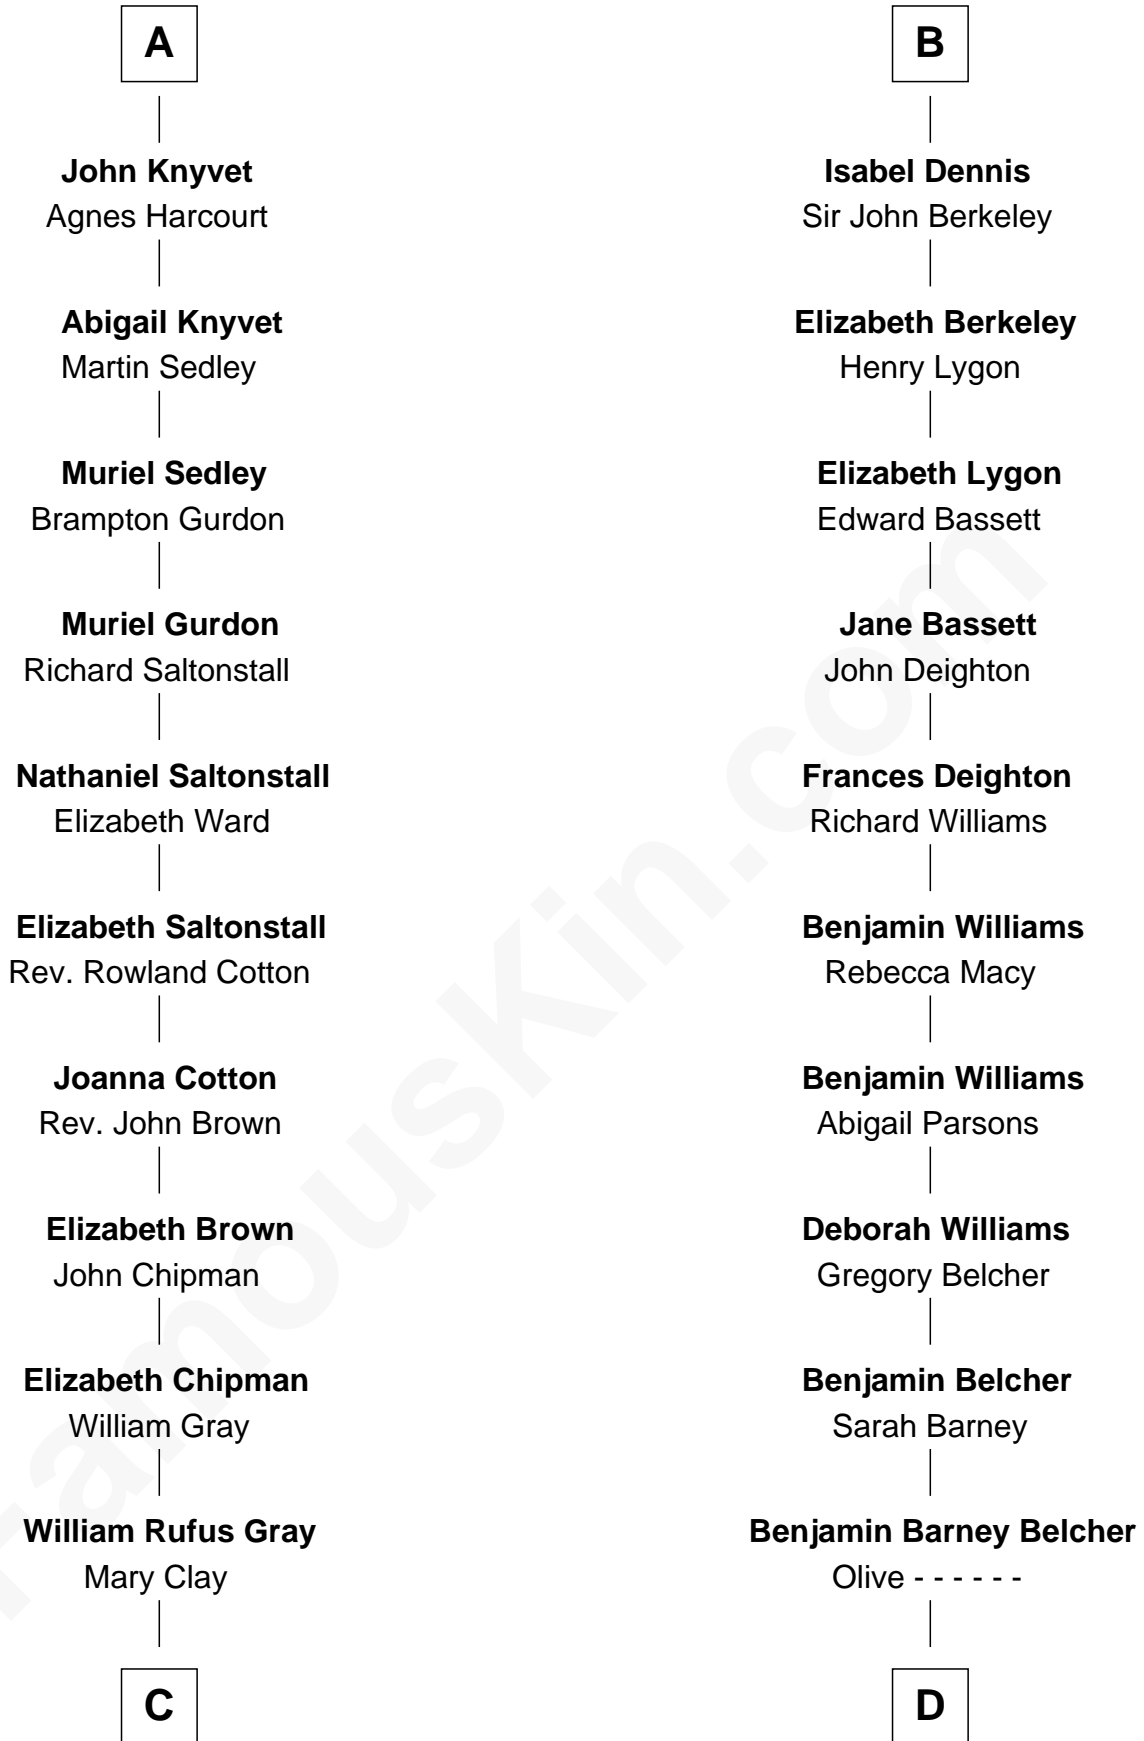

FamousKin.com

Relationship Chart of

Story Musgrave

NASA Astronaut

19th cousin 2 times removed of

General Douglas MacArthur

U.S. Army - World War II

C

William Gray
Sarah Frances Loring

Edward Gray
Elizabeth Gray Story

Marguerite Gray
John Butler Swann

Marguerite Swann
Percy Musgrave

Story Musgrave
NASA Astronaut

D

Aurelia Belcher
Arthur MacArthur

Gen. Arthur MacArthur
Mary Pinckney Hardy