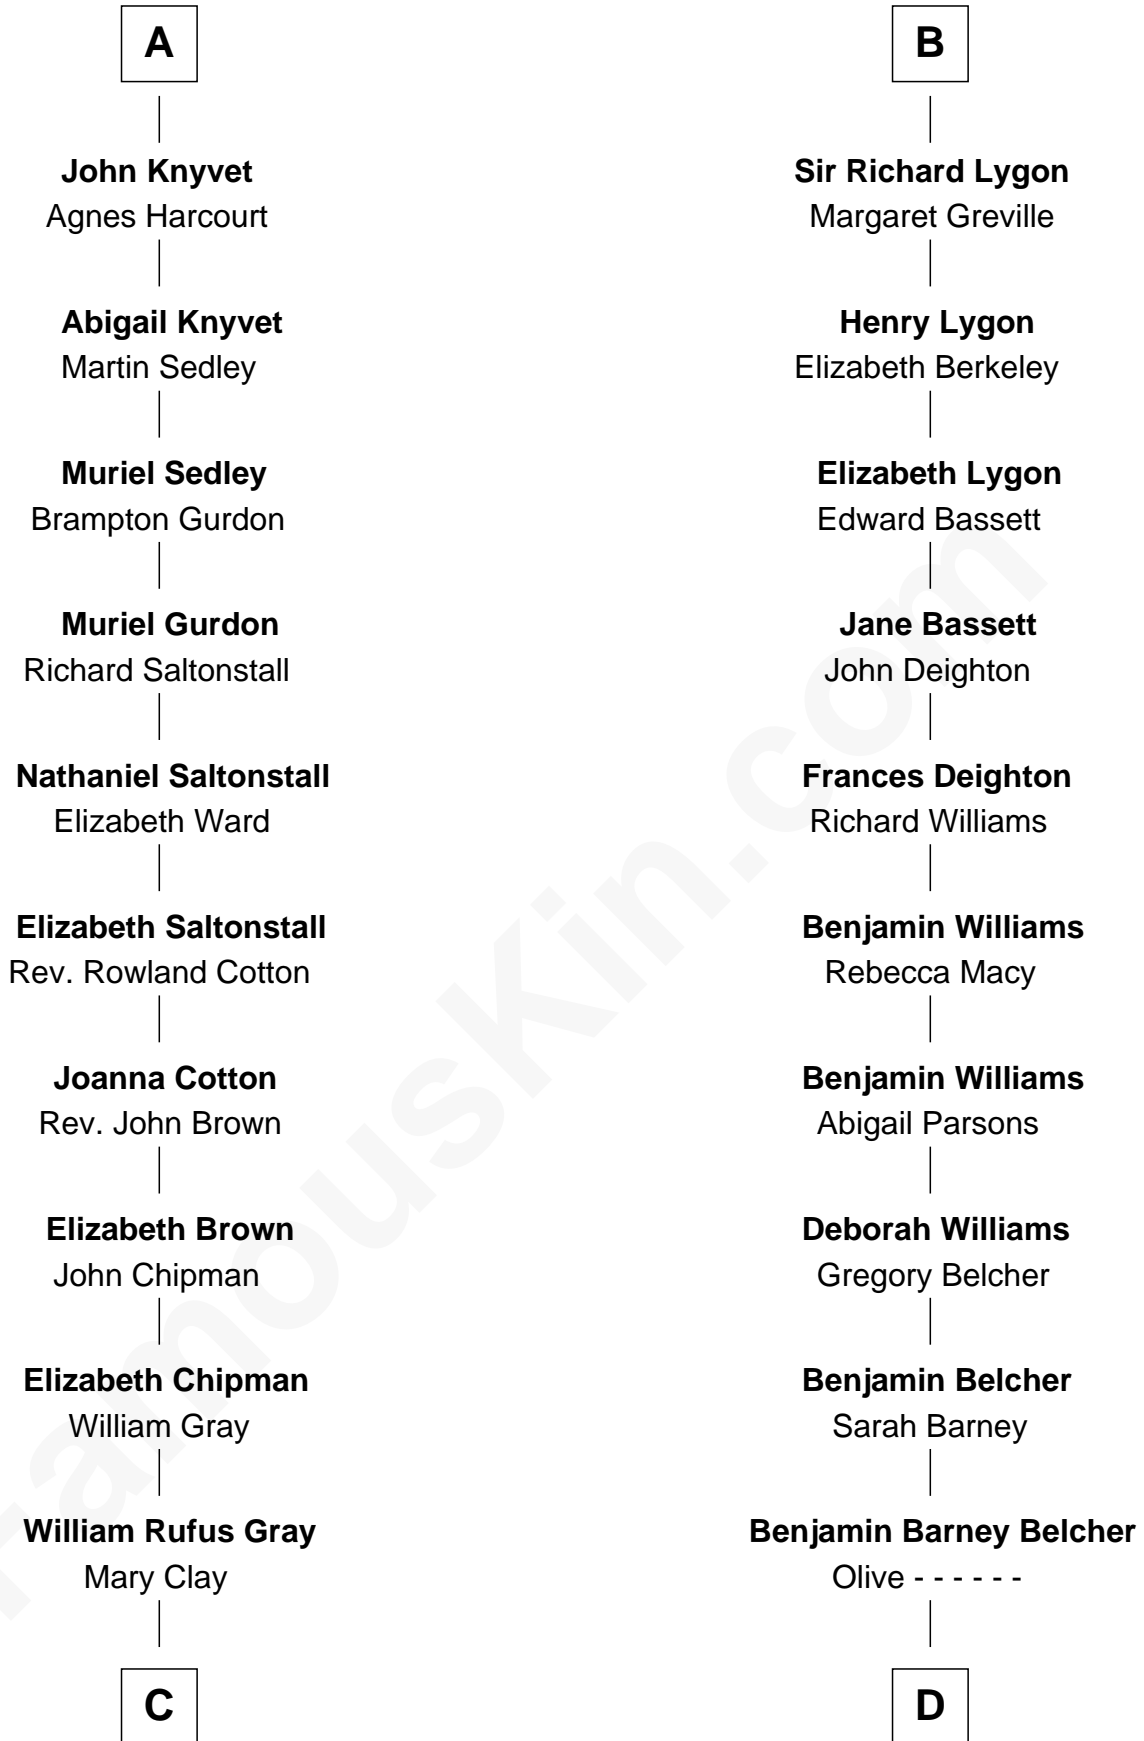

FamousKin.com
Relationship Chart of
Story Musgrave
NASA Astronaut

19th cousin 2 times removed of
General Douglas MacArthur
U.S. Army - World War II

C

William Gray
Sarah Frances Loring

Edward Gray
Elizabeth Gray Story

Marguerite Gray
John Butler Swann

Marguerite Swann
Percy Musgrave

Story Musgrave
NASA Astronaut

D

Aurelia Belcher
Arthur MacArthur

Gen. Arthur MacArthur
Mary Pinckney Hardy

General Douglas MacArthur
U.S. Army - World War II