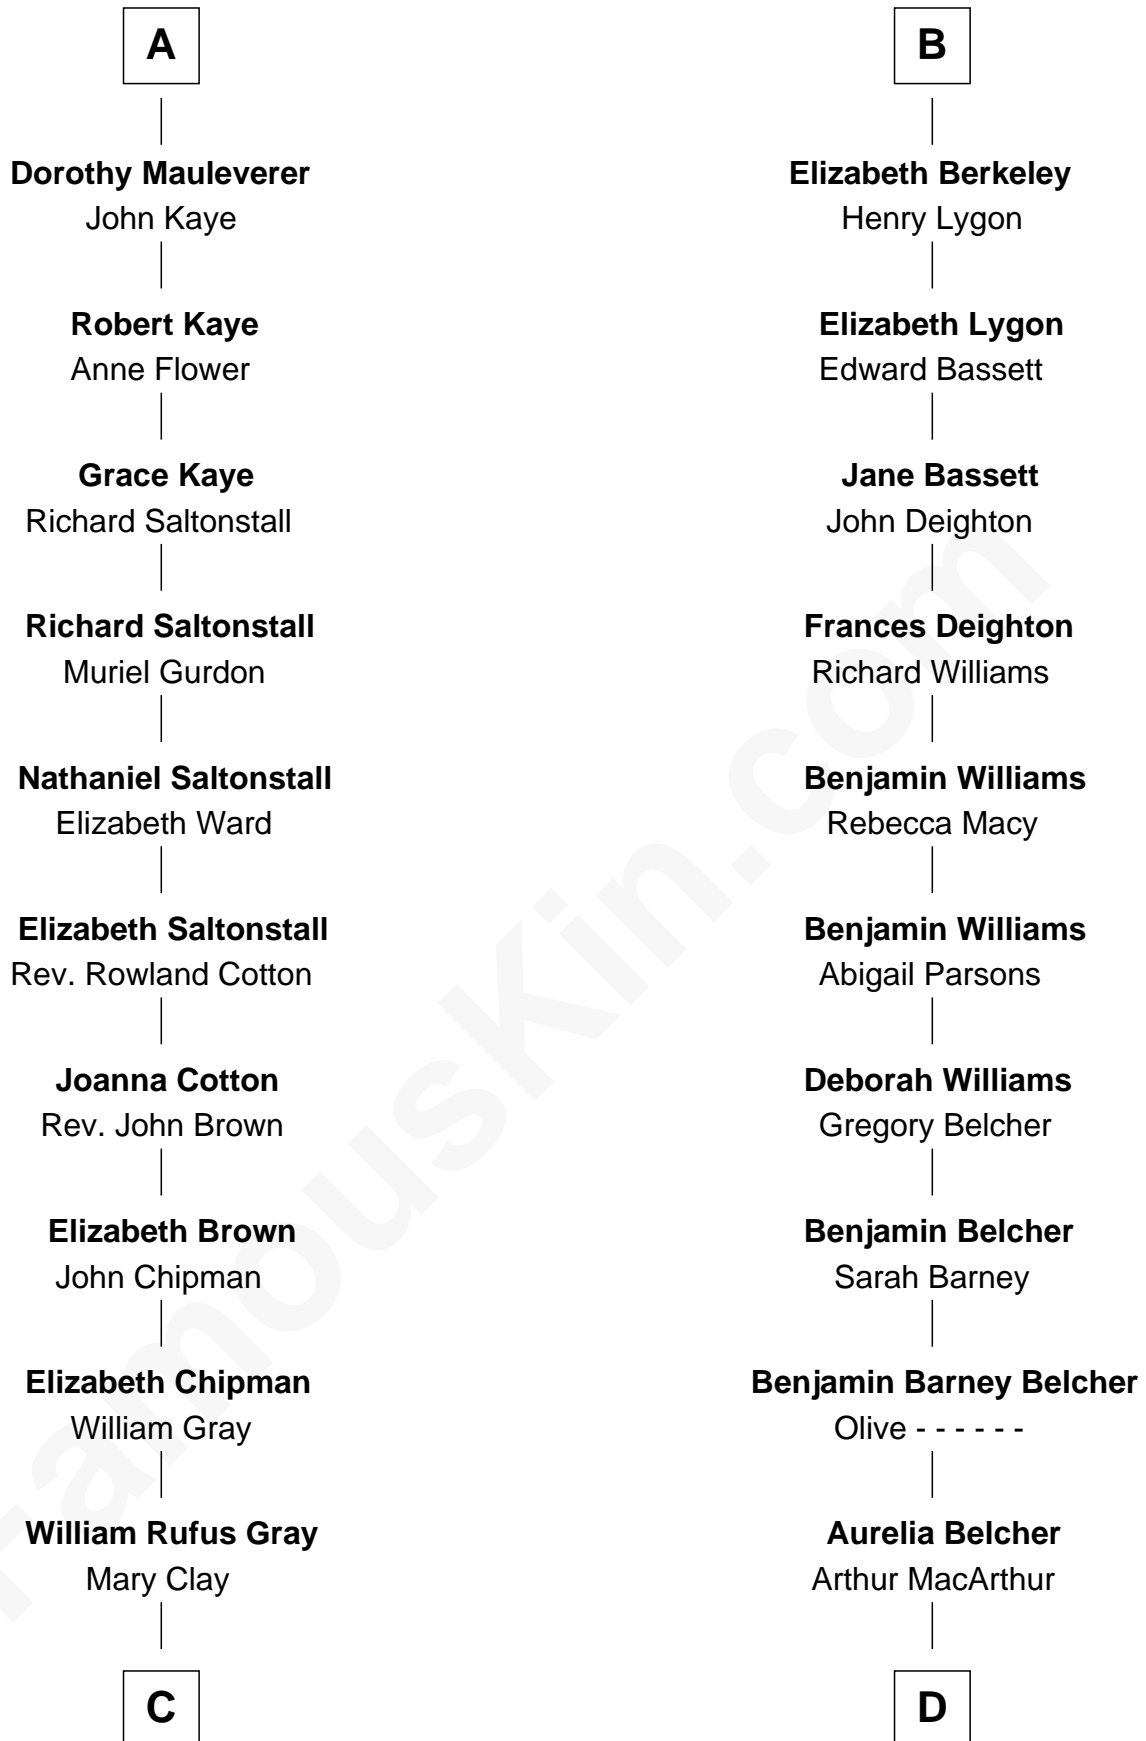

FamousKin.com
Relationship Chart of
Story Musgrave
NASA Astronaut

18th cousin 3 times removed of
General Douglas MacArthur
U.S. Army - World War II

Sir Maurice de Berkeley
 Eve la Zouche

Thomas de Berkeley
 Katherine de Clyvedon

Sir John Berkeley
 Elizabeth Betteshorne

Eleanor Berkeley
 Sir Richard Poynings

Eleanor Poynings
 Sir Henry Percy

Margaret Percy
 Sir William Gascoigne

Dorothy Gascoigne
 Sir Ninian Markenfield

Alice Markenfield
 Sir Robert Mauleverer

A

Maurice de Berkeley
 Margaret - - - - -

Thomas Berkeley
 Catherine Botetourte

Maurice Berkeley
 Johanna Denham

Maurice Berkeley
 Ellen Montfort

Sir William Berkeley
 Anne Stafford

Richard Berkeley
 Elizabeth Conningsby

Sir John Berkeley
 Isabel Dennis

B

C

William Gray
Sarah Frances Loring

Edward Gray
Elizabeth Gray Story

Marguerite Gray
John Butler Swann

Marguerite Swann
Percy Musgrave

Story Musgrave
NASA Astronaut