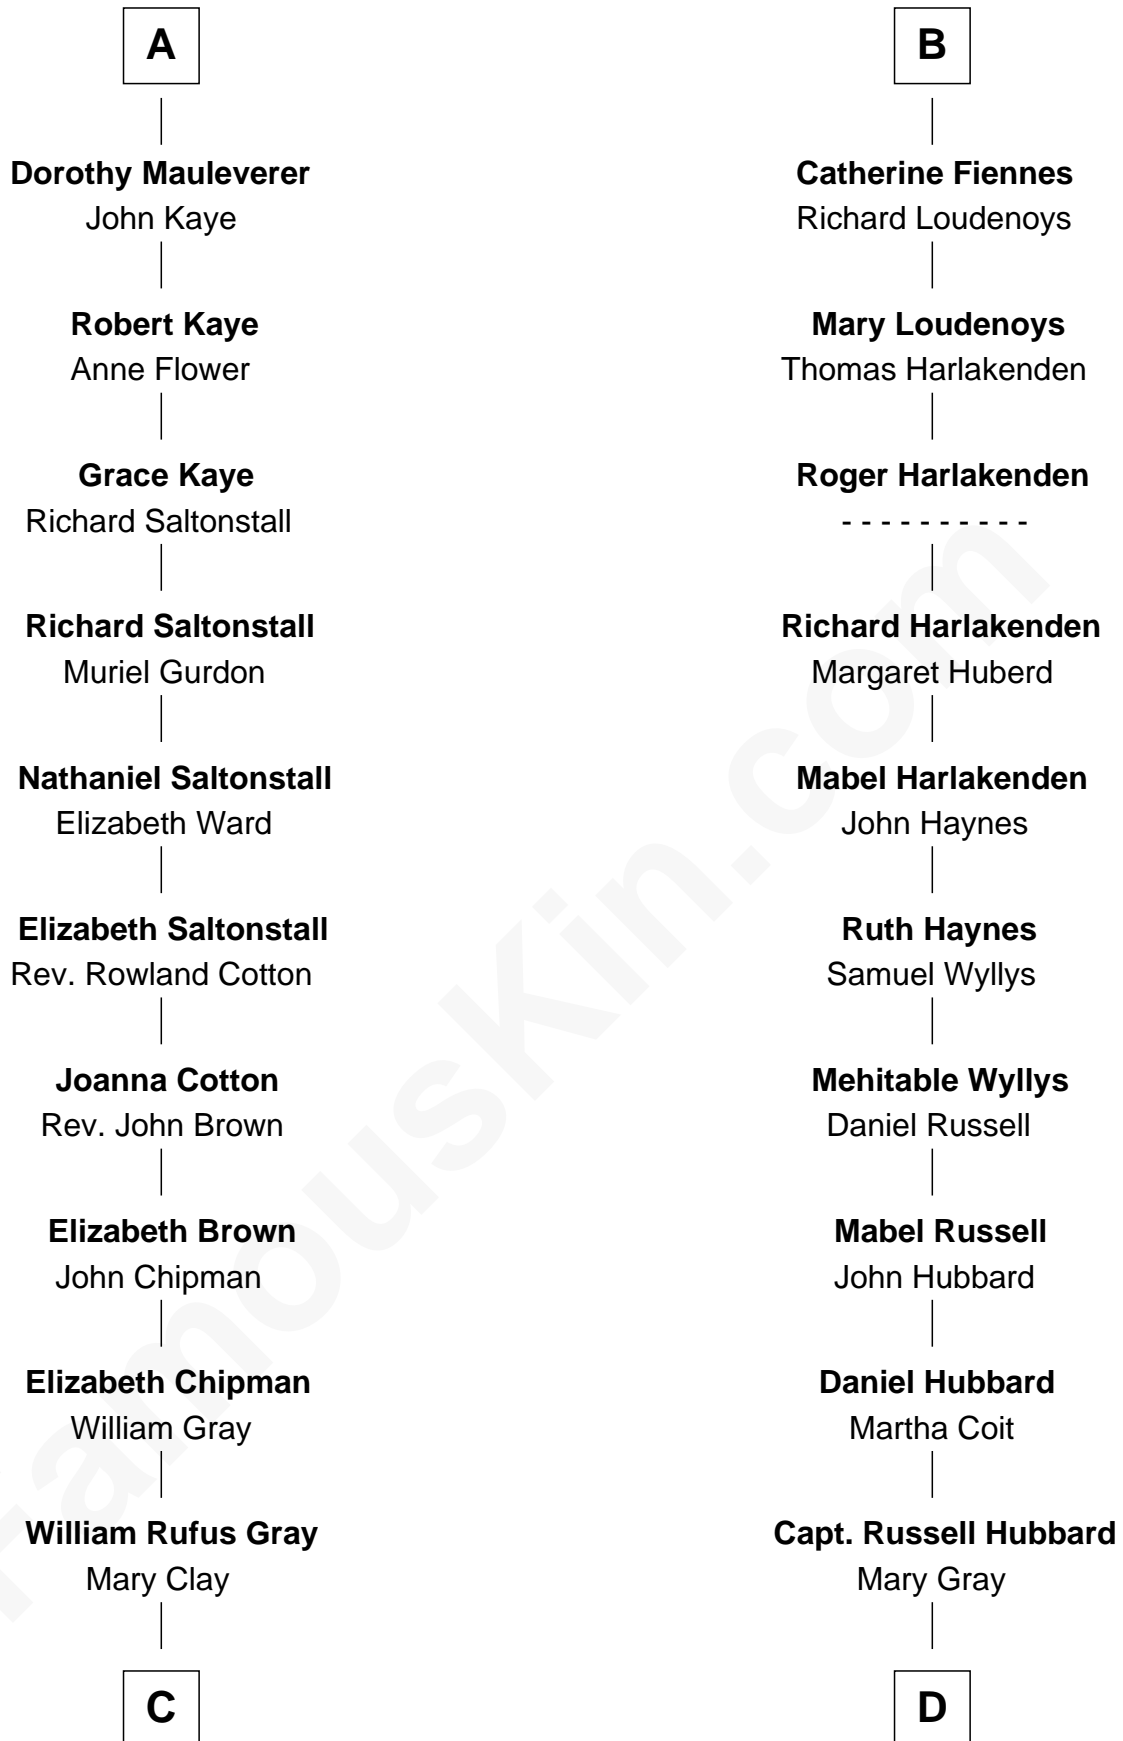

FamousKin.com

Relationship Chart of

Story Musgrave

NASA Astronaut

20th cousin 1 time removed of

Frank Lloyd Wright

American Architect

C

William Gray
Sarah Frances Loring

Edward Gray
Elizabeth Gray Story

Marguerite Gray
John Butler Swann

Marguerite Swann
Percy Musgrave

Story Musgrave
NASA Astronaut

D

Martha Hubbard
David Wright

Rev. David Wright
Abigail Goddard