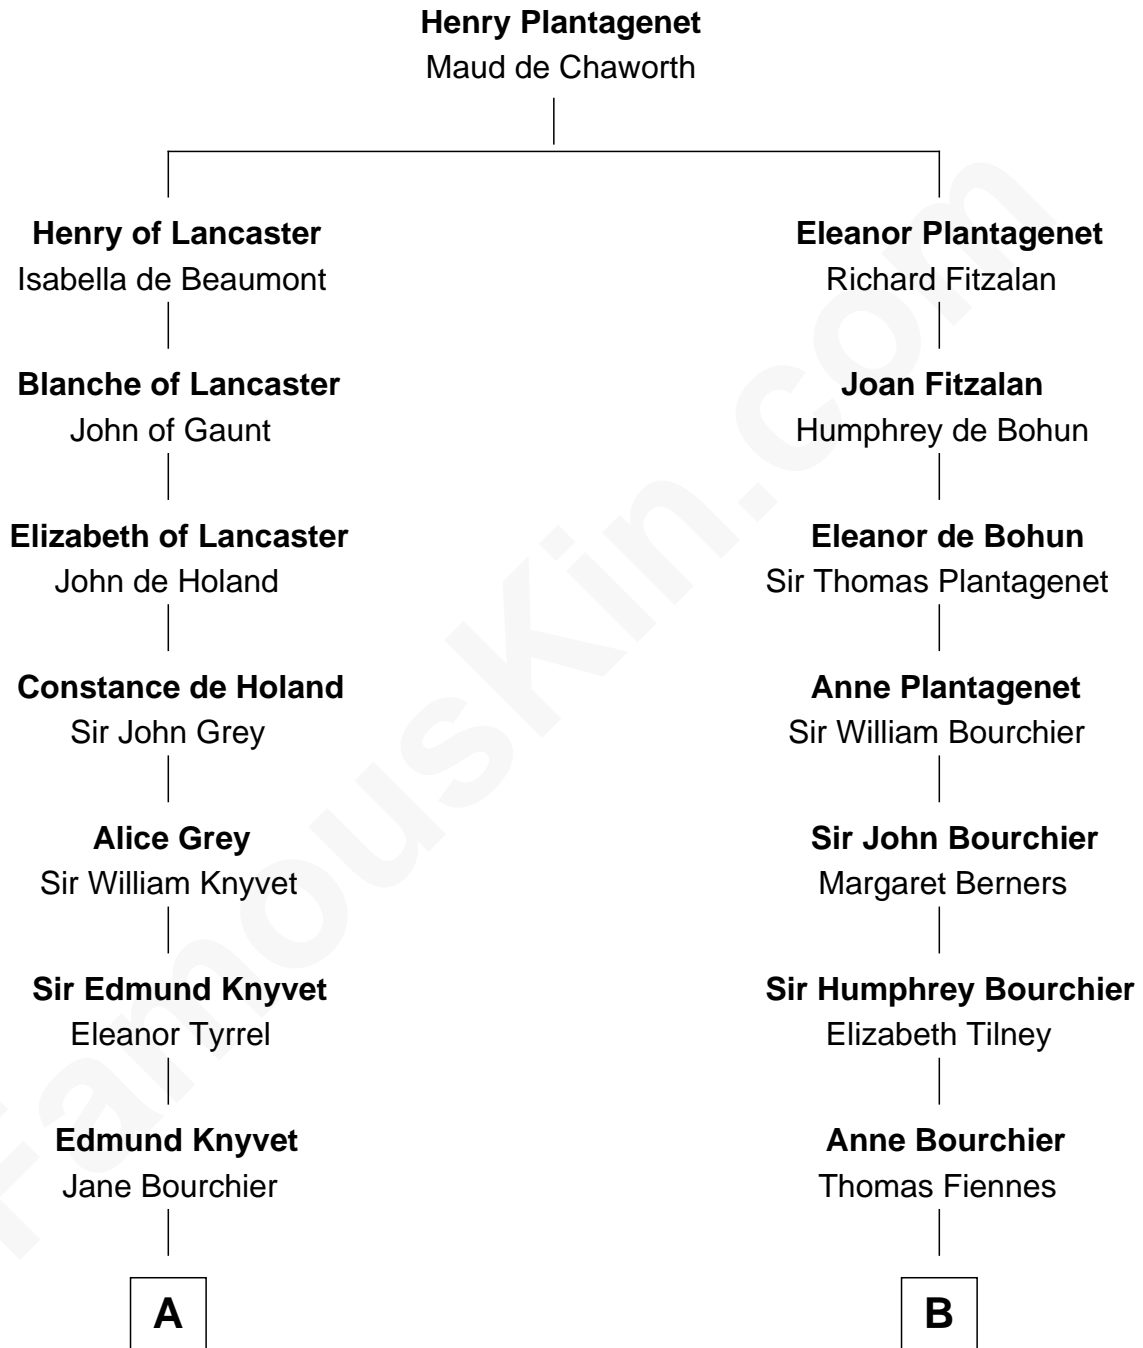

FamousKin.com
Relationship Chart of
Story Musgrave
NASA Astronaut

20th cousin 1 time removed of
Frank Lloyd Wright
American Architect

C

William Gray
Sarah Frances Loring

Edward Gray
Elizabeth Gray Story

Marguerite Gray
John Butler Swann

Marguerite Swann
Percy Musgrave

Story Musgrave
NASA Astronaut

D

Martha Hubbard
David Wright

Rev. David Wright
Abigail Goddard

William Carey Wright
Anna Lloyd Jones

Frank Lloyd Wright
American Architect