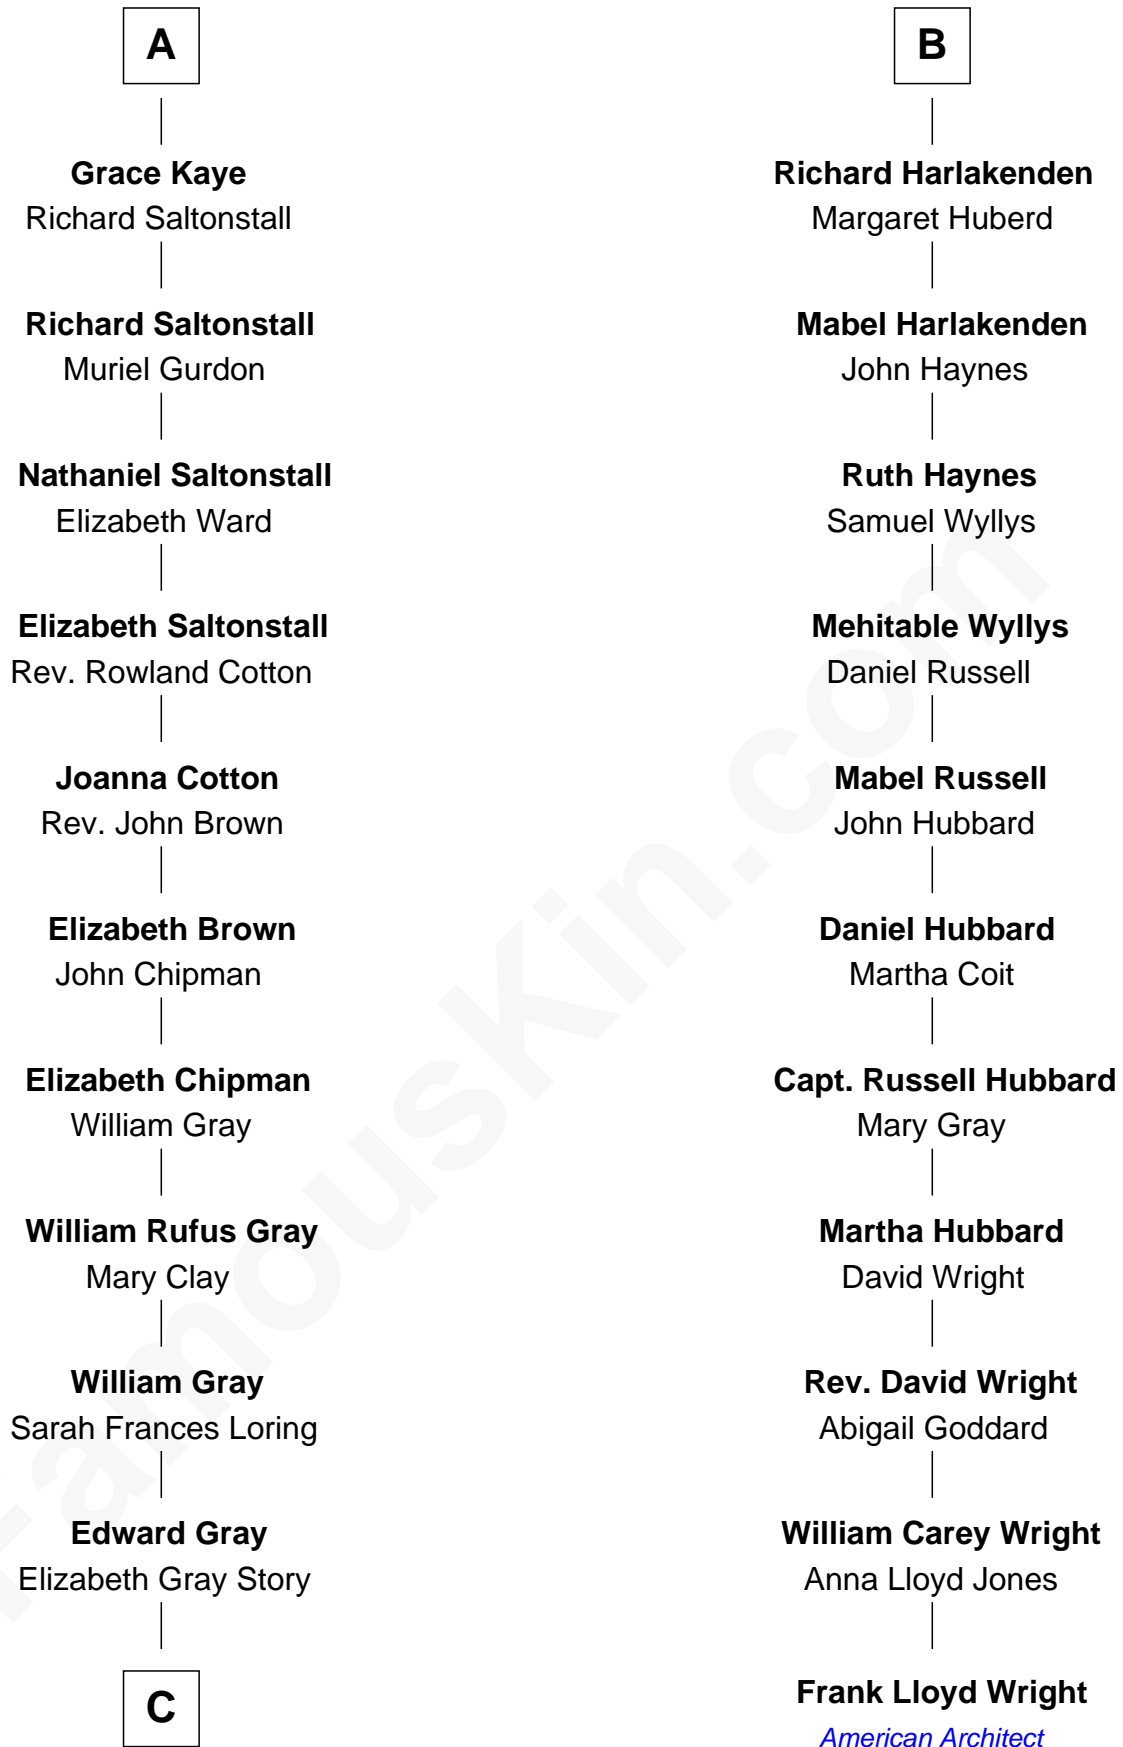

**FamousKin.com**  
**Relationship Chart of**  
**Story Musgrave**  
*NASA Astronaut*

17th cousin 2 times removed of  
**Frank Lloyd Wright**  
*American Architect*

**C**

—  
**Marguerite Gray**  
John Butler Swann

—  
**Marguerite Swann**  
Percy Musgrave

—  
**Story Musgrave**  
*NASA Astronaut*

FamousKin.com