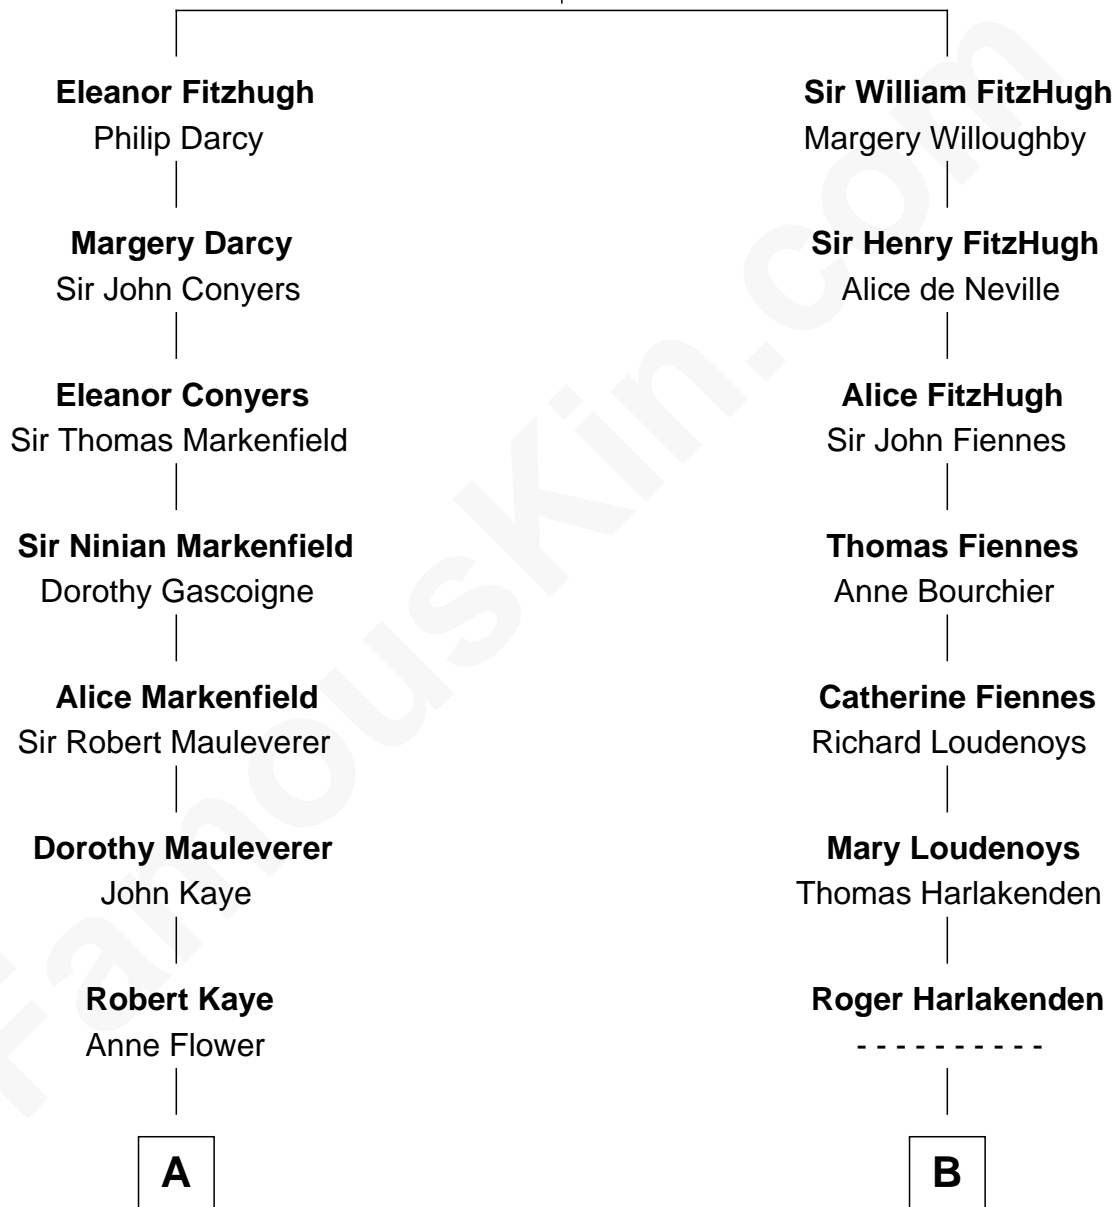

## Relationship Chart of

### Story Musgrave

NASA Astronaut

17th cousin 2 times removed of

### Frank Lloyd Wright

American Architect

**Henry FitzHugh**  
Elizabeth Grey

**C**

—  
**Marguerite Gray**  
John Butler Swann

—  
**Marguerite Swann**  
Percy Musgrave

—  
**Story Musgrave**  
*NASA Astronaut*