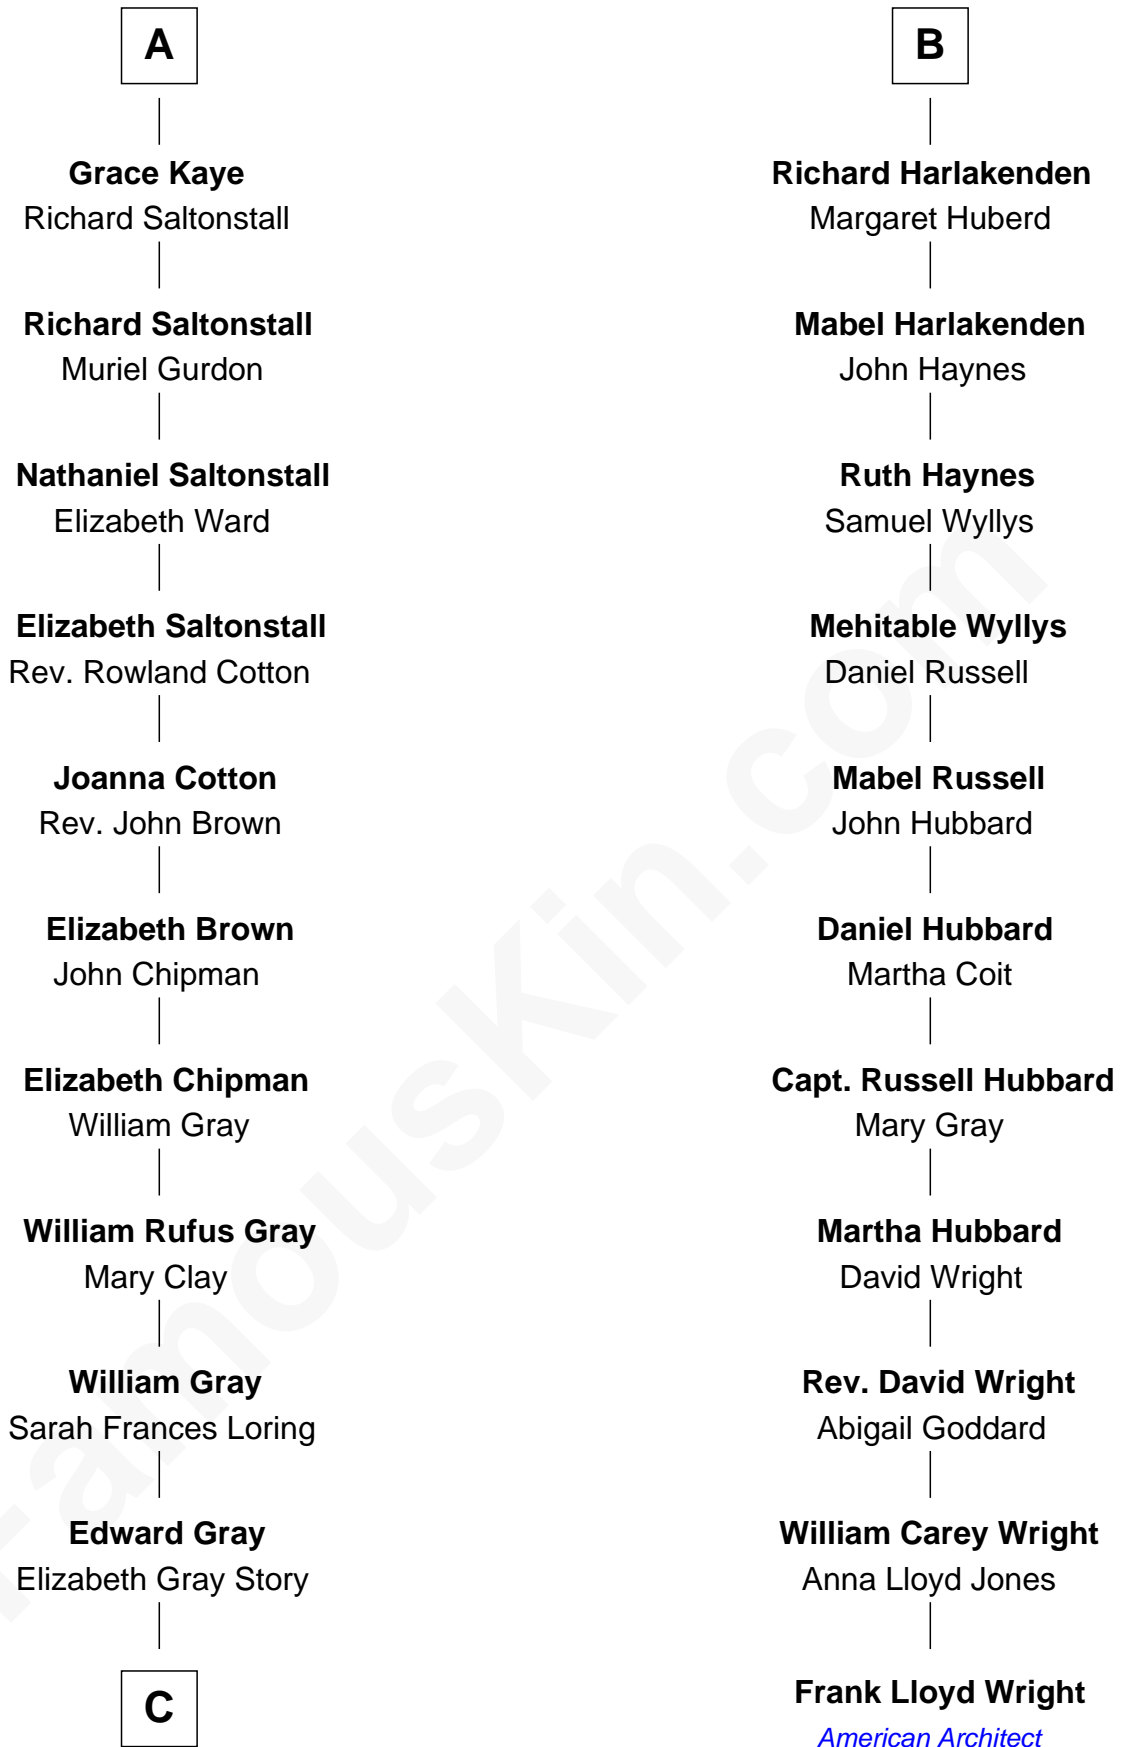

## Relationship Chart of

### Story Musgrave

NASA Astronaut

17th cousin 2 times removed of

### Frank Lloyd Wright

American Architect

**Henry FitzHugh**  
Elizabeth Grey

**C**

—  
**Marguerite Gray**  
John Butler Swann

—  
**Marguerite Swann**  
Percy Musgrave

—  
**Story Musgrave**  
*NASA Astronaut*