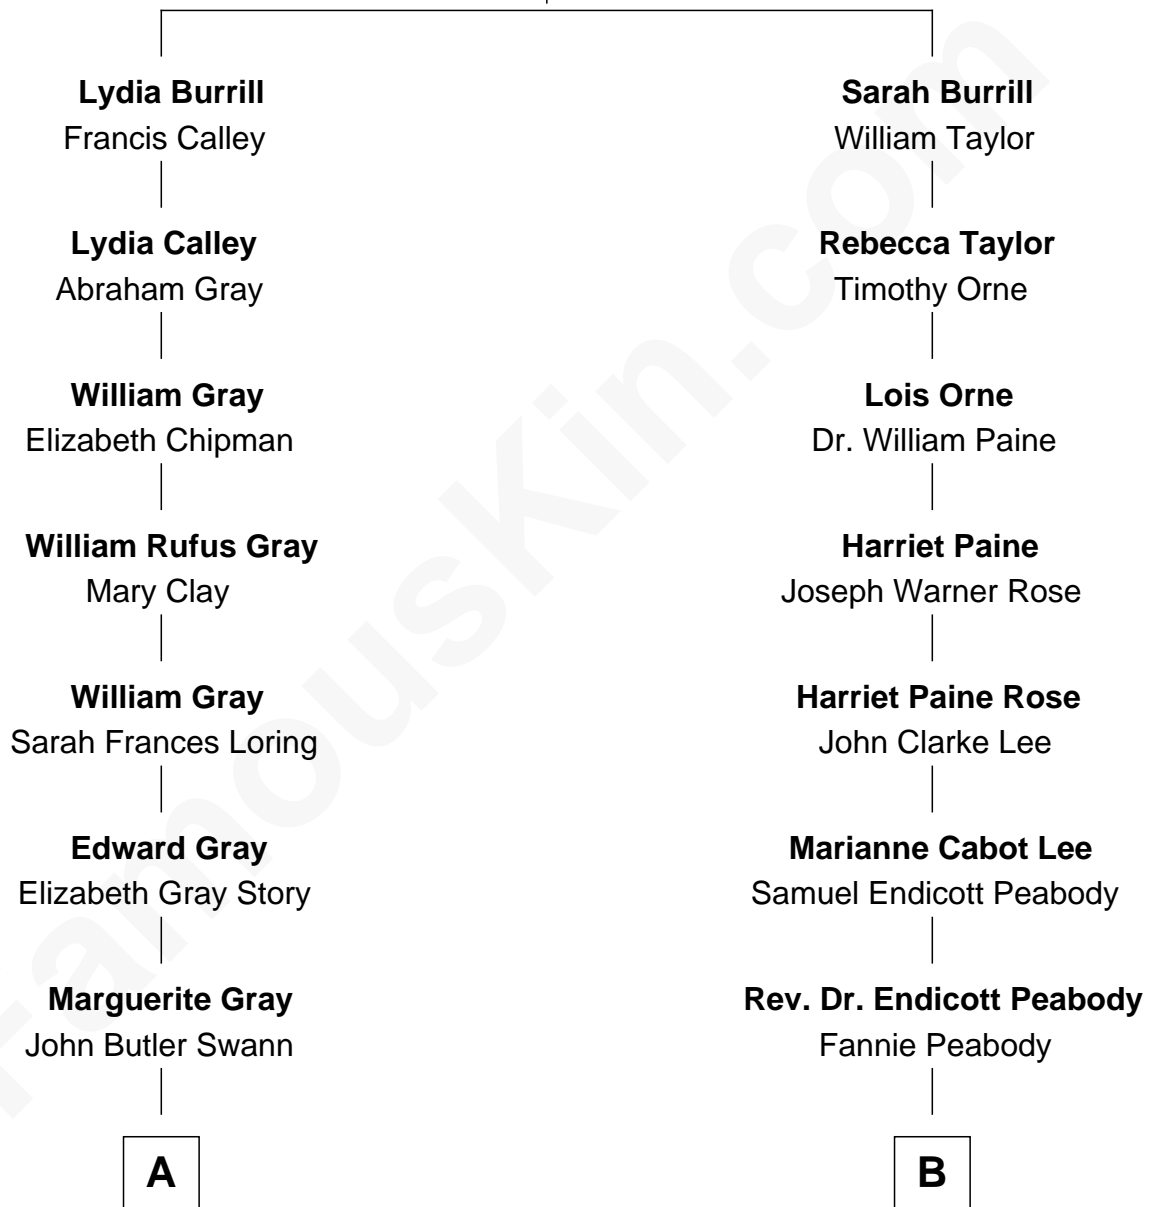

FamousKin.com Relationship Chart of

Story Musgrave

NASA Astronaut

8th cousin 1 time removed of

Kyra Sedgwick

TV and Movie Actress

Samuel Burrill

Margaret Ruck

Kyra Sedgwick photo by [Angela George](#) (CC BY-SA 3.0)