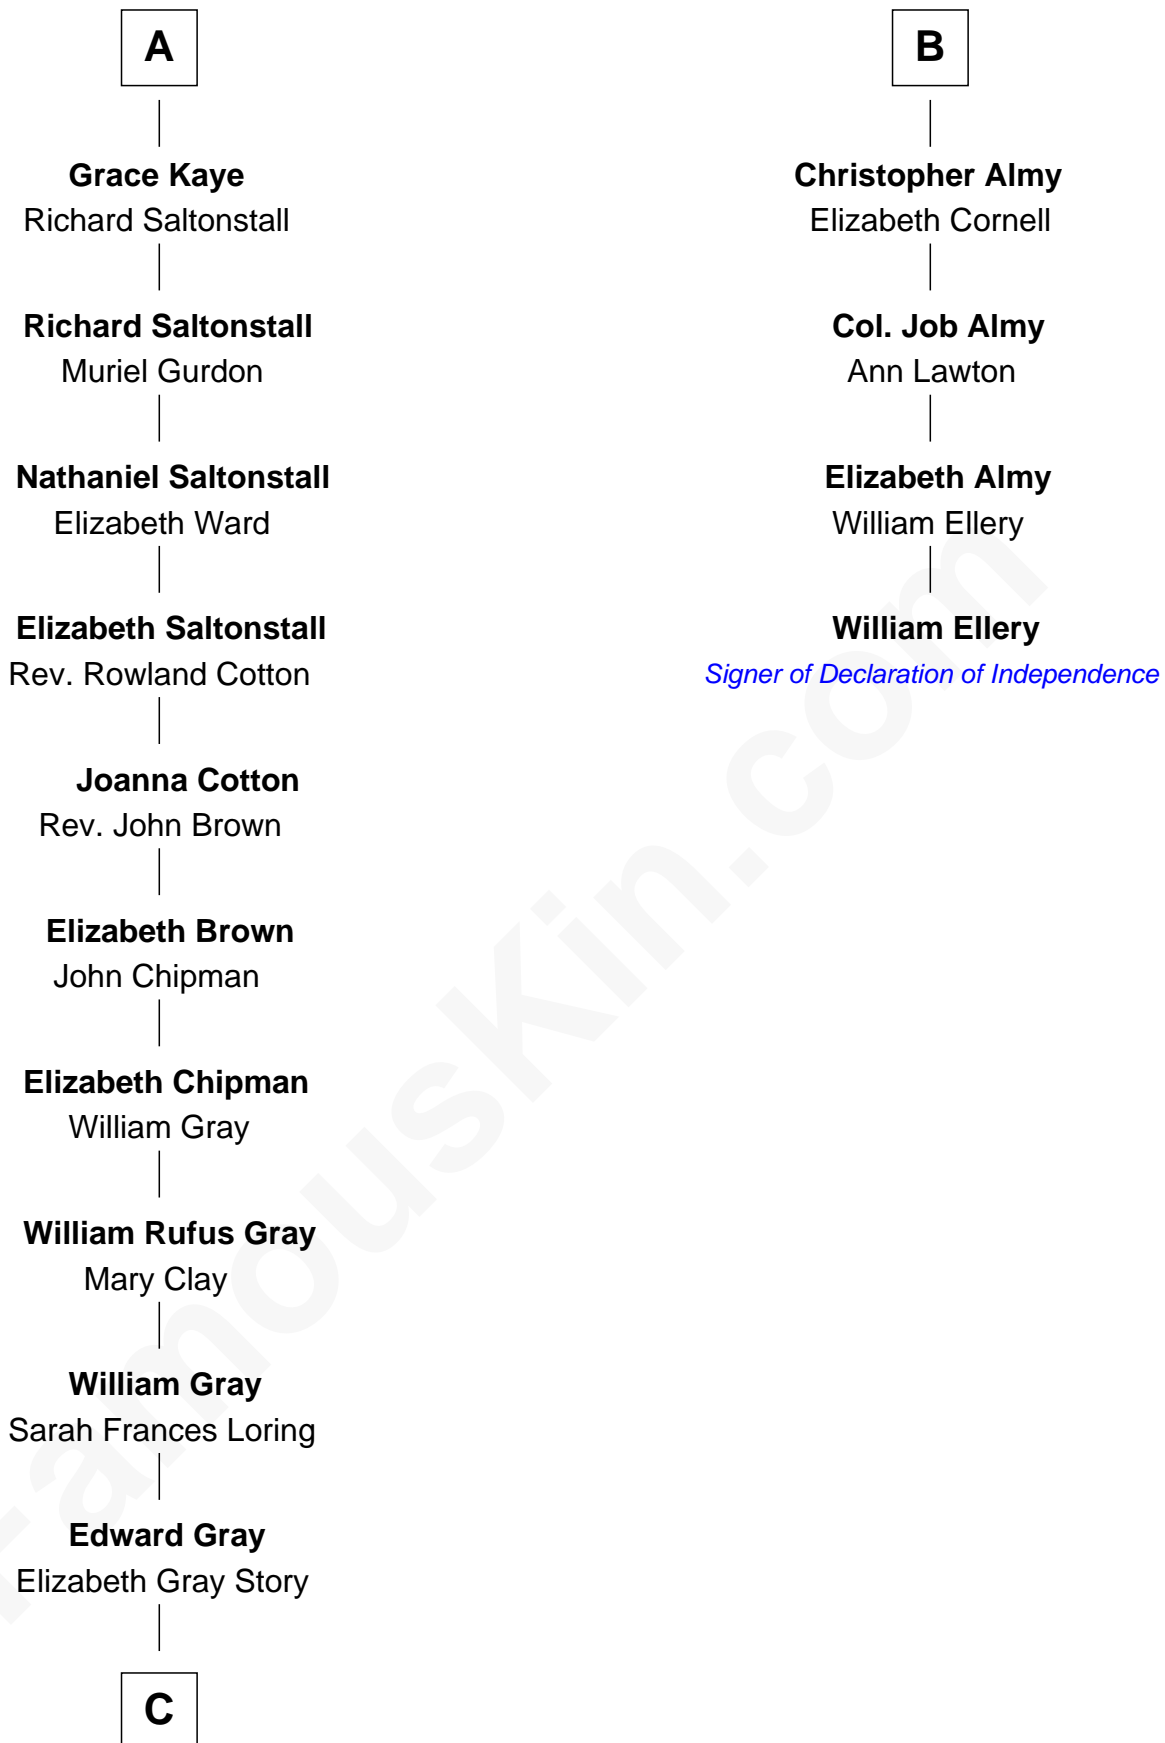

FamousKin.com
Relationship Chart of
Story Musgrave
NASA Astronaut

10th cousin 9 times removed of
William Ellery
Signer of the Declaration of Independence

Sir Thomas Aylesbury
 Katherine Pabenham

Isabel Aylesbury
 Sir Thomas Chaworth

Eleanor Aylesbury
 Sir Humphrey Stafford

Elizabeth Chaworth
 Sir William FitzWilliam

Humphrey Stafford
 Katherine Fray

Isabel FitzWilliam
 Richard Wentworth

Sir Humphrey Stafford
 Margaret Fogge

Matthew Wentworth
 Elizabeth Woodruffe

Sir Humphrey Stafford
 Margaret Tame

Beatrice Wentworth
 Arthur Kaye

Ellen Stafford
 Thomas Barlow

John Kaye
 Dorothy Mauleverer

Stafford Barlow

Robert Kaye
 Anne Flower

Audrey Barlow
 William Almy

A

B

C

—
Marguerite Gray
John Butler Swann

—
Marguerite Swann
Percy Musgrave

—
Story Musgrave
NASA Astronaut

FamousKin.com