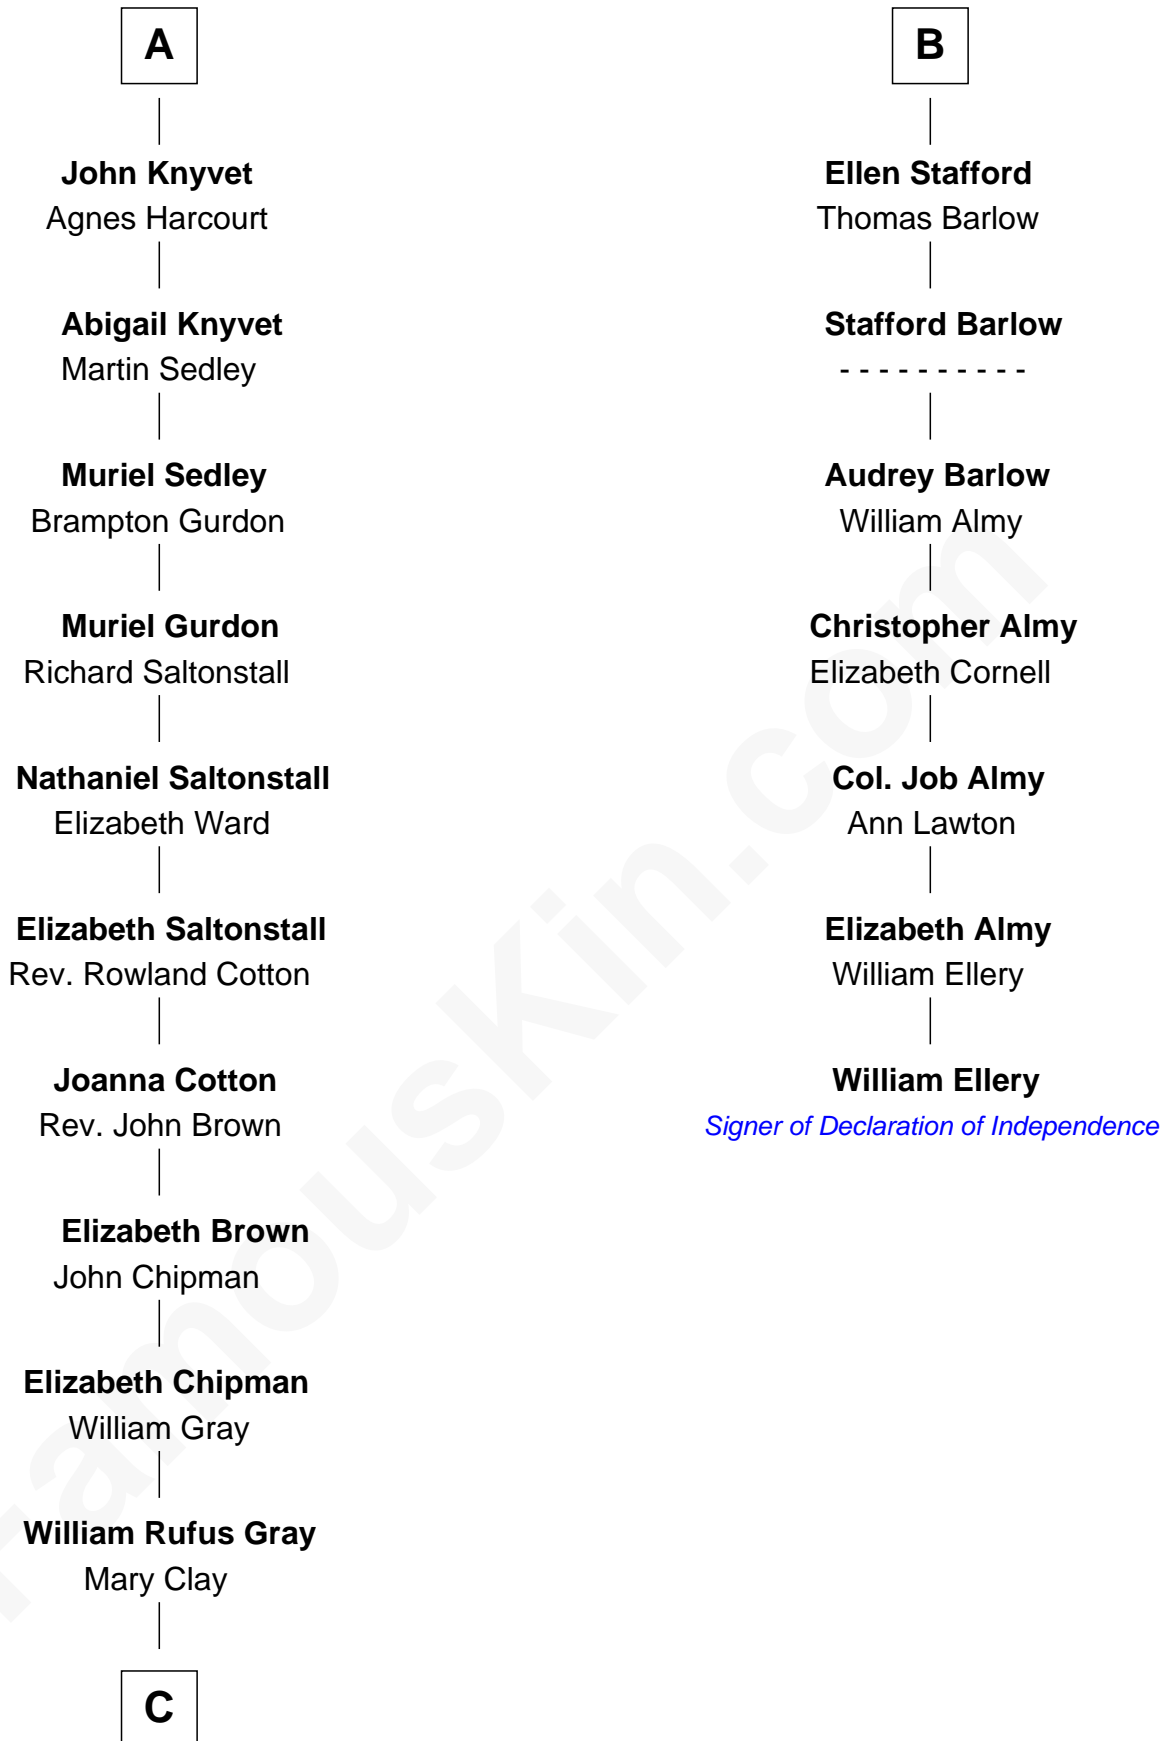

**FamousKin.com**  
**Relationship Chart of**  
**Story Musgrave**  
*NASA Astronaut*

13th cousin 8 times removed of

**William Ellery**  
*Signer of the Declaration of Independence*

**C**

—  
**William Gray**  
Sarah Frances Loring

—  
**Edward Gray**  
Elizabeth Gray Story

—  
**Marguerite Gray**  
John Butler Swann

—  
**Marguerite Swann**  
Percy Musgrave

—  
**Story Musgrave**  
*NASA Astronaut*