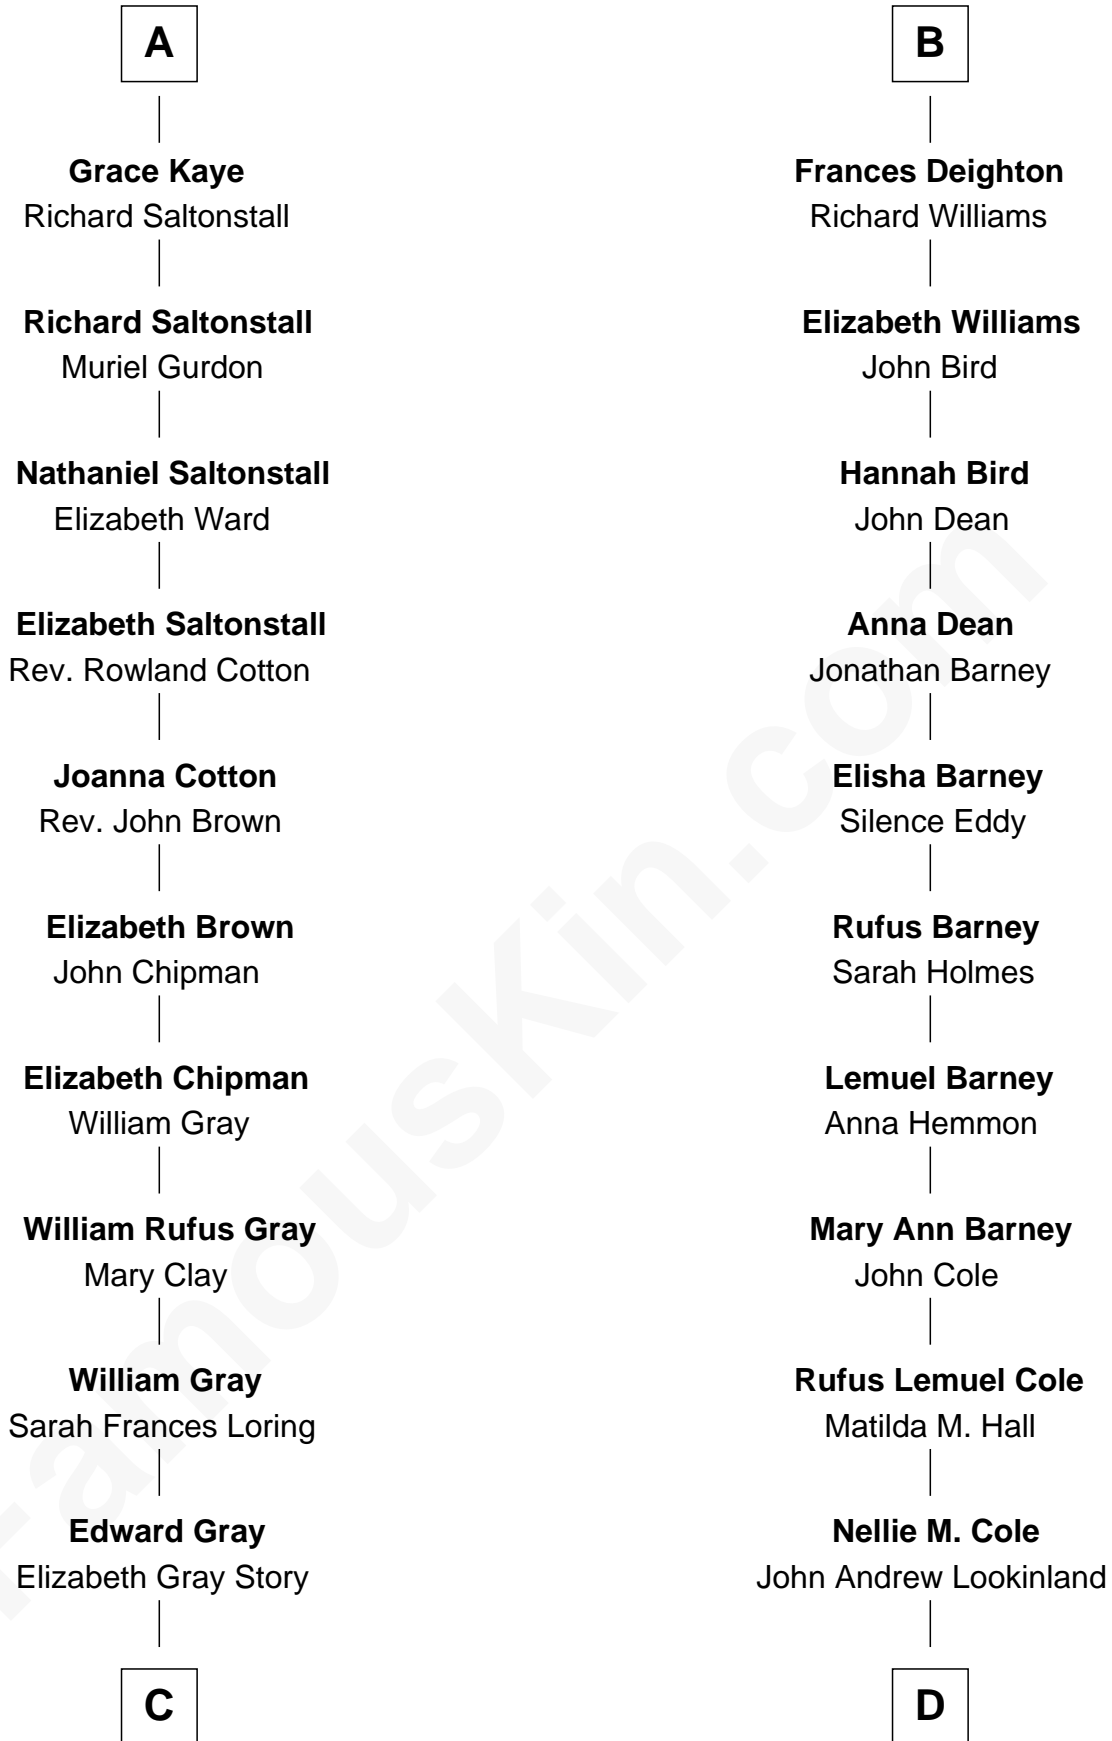

FamousKin.com Relationship Chart of

Story Musgrave

NASA Astronaut

19th cousin of

Michael Lookinland

TV Actor

Sir Thomas Aylesbury

Katherine Pabenham

Isabel Aylesbury
Sir Thomas Chaworth

Elizabeth Chaworth
Sir William FitzWilliam

Isabel FitzWilliam
Richard Wentworth

Matthew Wentworth
Elizabeth Woodruffe

Beatrice Wentworth
Arthur Kaye

John Kaye
Dorothy Mauleverer

Robert Kaye
Anne Flower

A

Eleanor Aylesbury
Sir Humphrey Stafford

Elizabeth Stafford
Sir Richard de Beauchamp

Anne de Beauchamp
Sir Richard Lygon

Sir Richard Lygon
Margaret Greville

Henry Lygon
Elizabeth Berkeley

Elizabeth Lygon
Edward Bassett

Jane Bassett
John Deighton

B

C

Marguerite Gray
John Butler Swann

Marguerite Swann
Percy Musgrave

Story Musgrave
NASA Astronaut

D