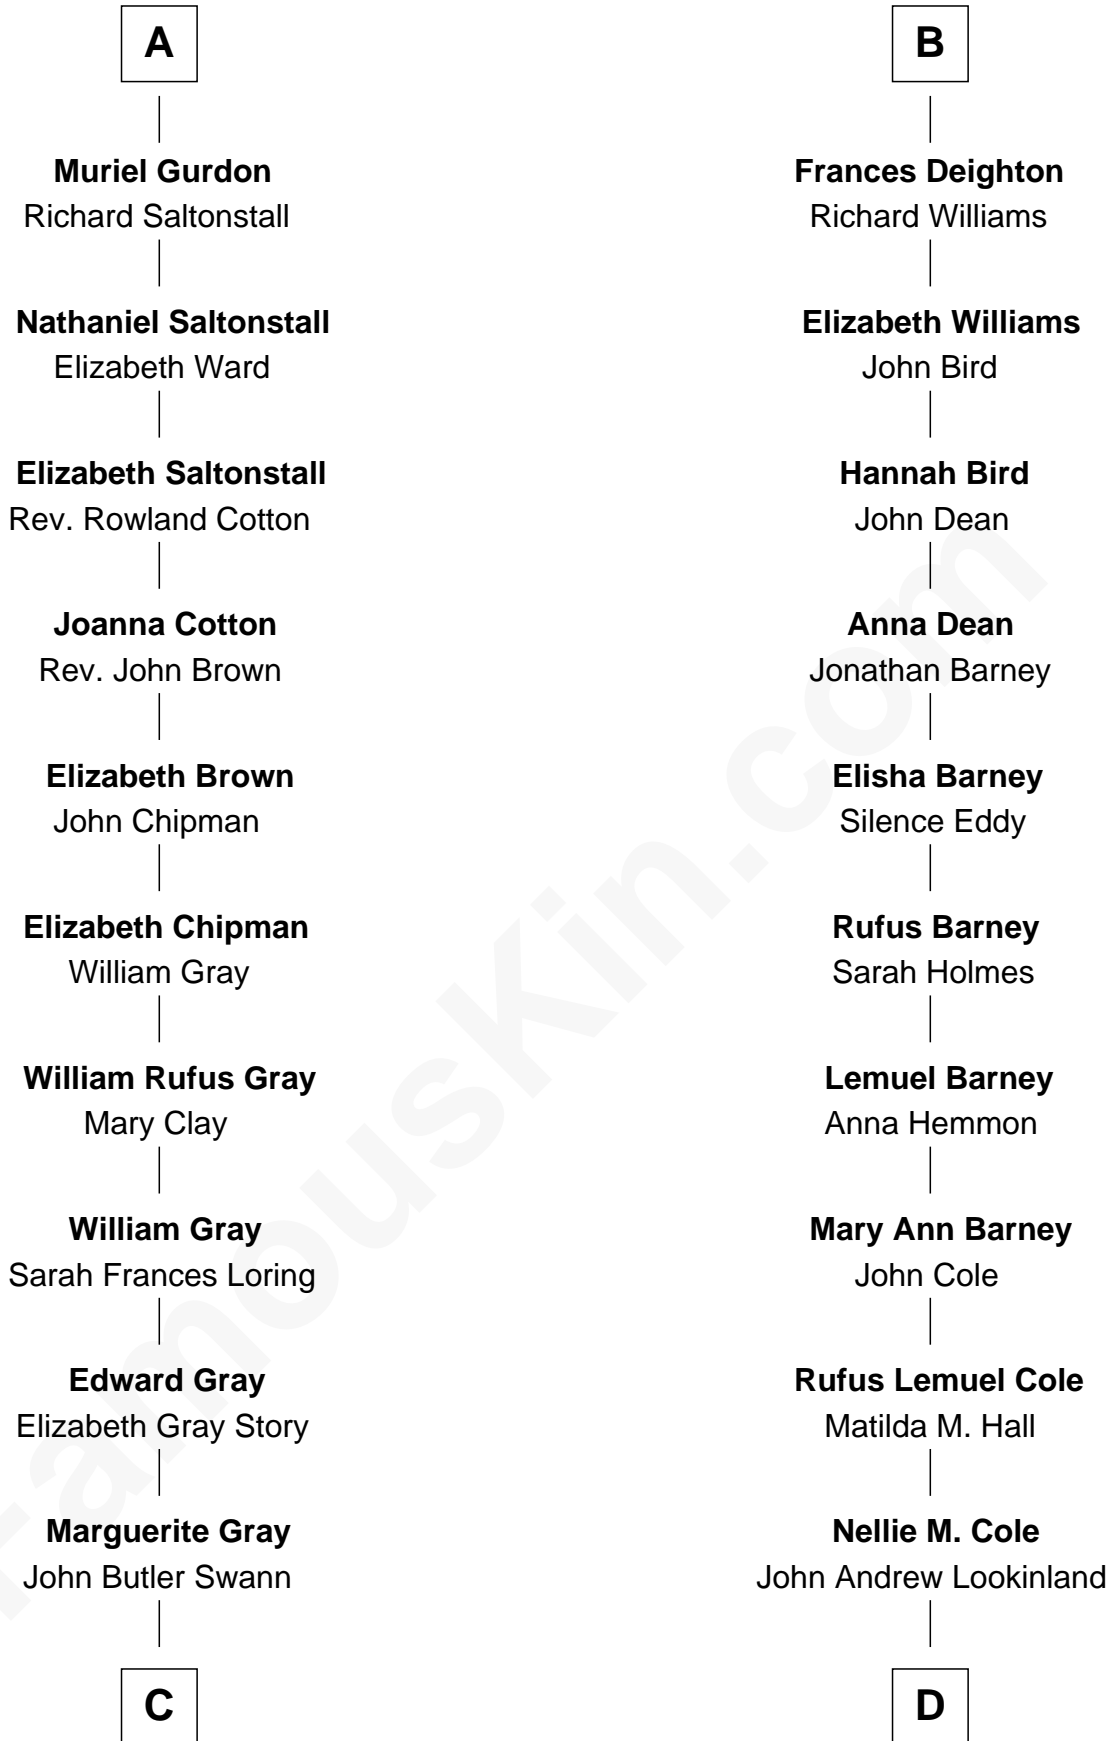

FamousKin.com Relationship Chart of

Story Musgrave

NASA Astronaut

18th cousin 1 time removed of

Michael Lookinland

TV Actor

Sir Thomas Mowbray

Elizabeth Fitzalan

Margaret Mowbray

Sir Robert Howard

Sir John Howard

Margaret Chedworth

Katherine Howard

Sir John Bouchier

Jane Bouchier

Edmund Knyvet

Henry Lygon

Elizabeth Lygon

Edward Bassett

Jane Bassett

John Deighton

B

FamousKin.com