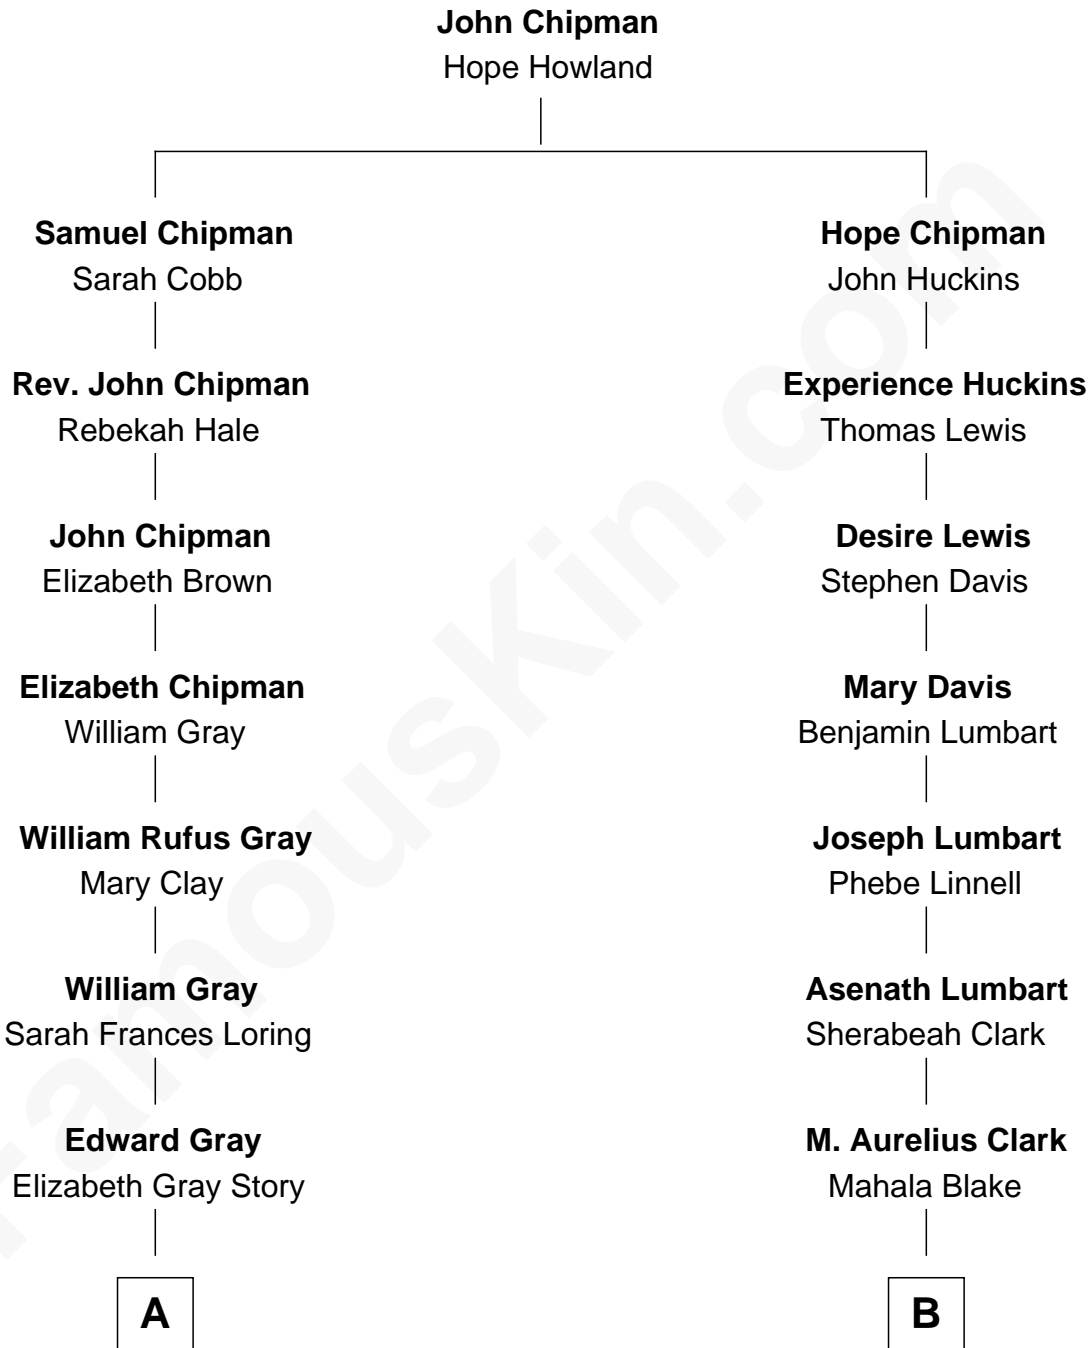

FamousKin.com
Relationship Chart of
Story Musgrave
NASA Astronaut

9th cousin 3 times removed of
Chord Overstreet
Musician, TV and Movie Actor

A

Marguerite Gray
John Butler Swann

Marguerite Swann
Percy Musgrave

Story Musgrave
NASA Astronaut

B

John Clark
Mary Glidden

William H. Clark
Lucretia Ann Gill

Florence Clark
Leslie W. Hager

Phyllis L. Hager
Col. James Ball Miller

Julie L. Miller
Paul Lester Overstreet

Chord Overstreet
Musician, TV and Movie Actor