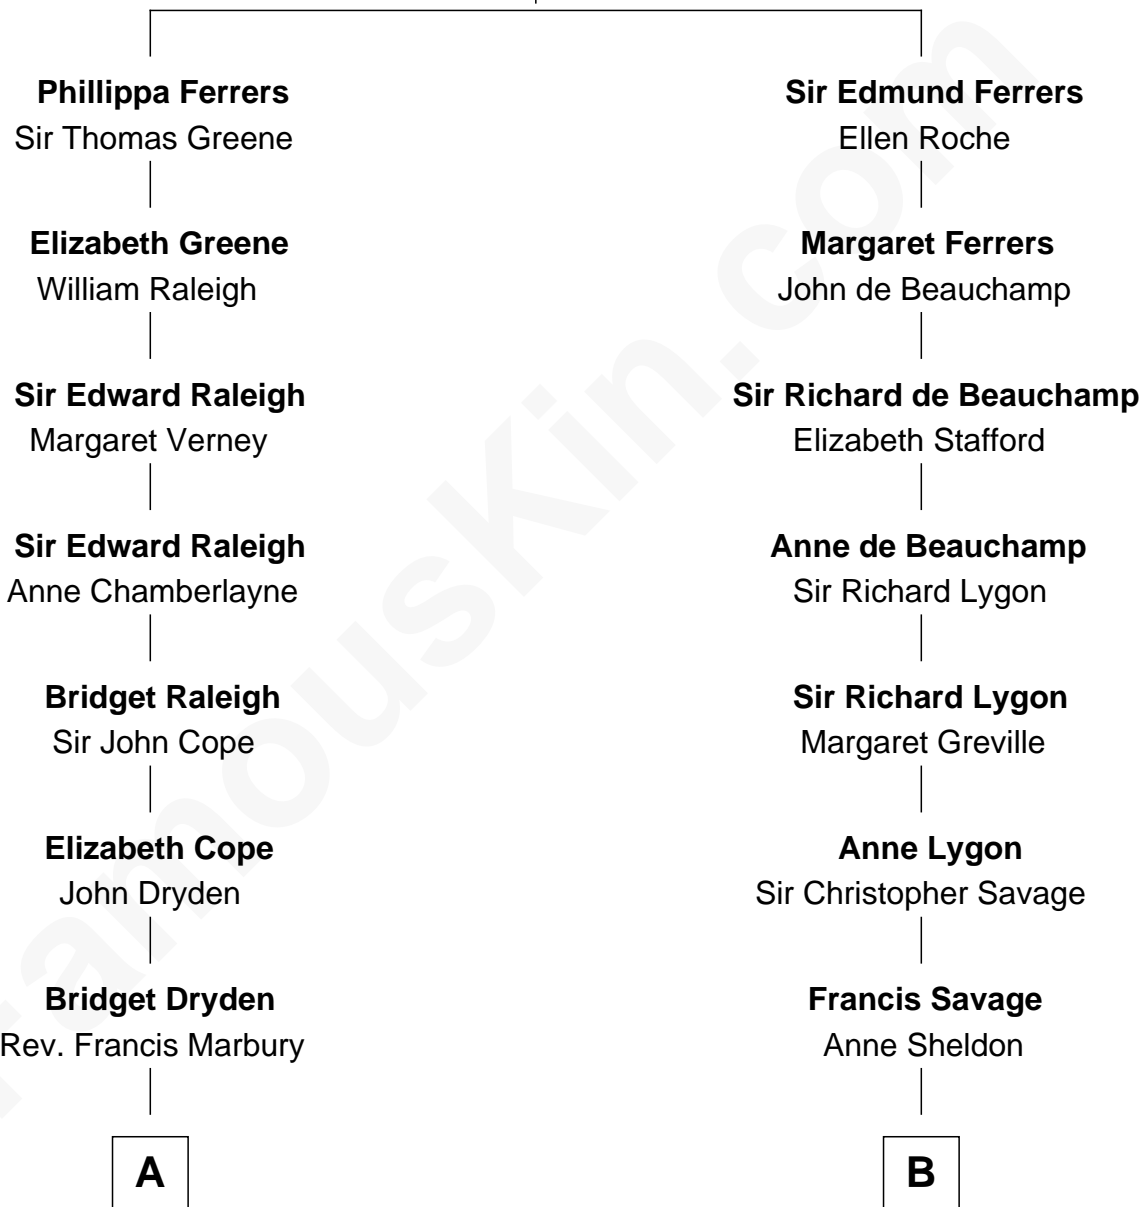

# FamousKin.com Relationship Chart of

**Story Musgrave**

*NASA Astronaut*

19th cousin 1 time removed of

**Parker Stevenson**

*TV and Movie Actor*

**Robert de Ferrers**  
Margaret Despencer

**C**

**Marguerite Gray**  
John Butler Swann

**Marguerite Swann**  
Percy Musgrave

**Story Musgrave**  
*NASA Astronaut*

**D**

**Evelyn Taylor**  
Eli Kirk Price

**Philip Price**  
Sarah Meade Harrison

**Sarah Meade Price**  
Richard Stevenson Parker