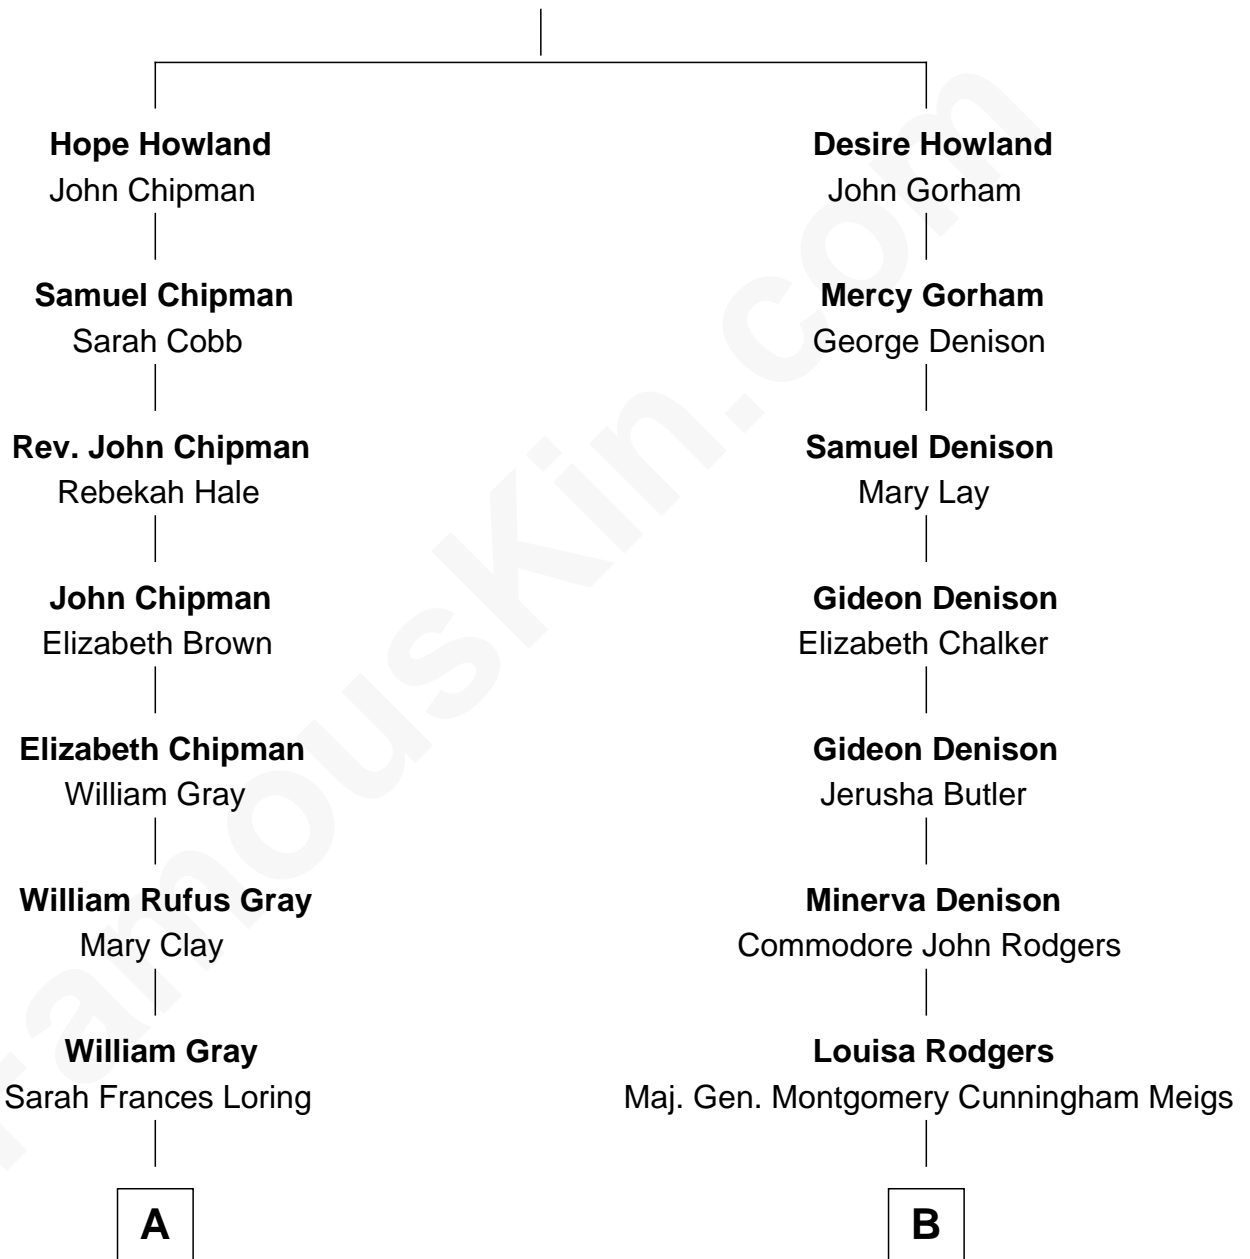

FamousKin.com Relationship Chart of

Story Musgrave

NASA Astronaut

10th cousin 1 time removed of

Parker Stevenson

TV and Movie Actor

John Howland

Elizabeth Tilley

A

Edward Gray
Elizabeth Gray Story

Marguerite Gray
John Butler Swann

Marguerite Swann
Percy Musgrave

Story Musgrave
NASA Astronaut

B

Mary Montgomery Meigs
Col. Joseph Hancock Taylor

Evelyn Taylor
Eli Kirk Price