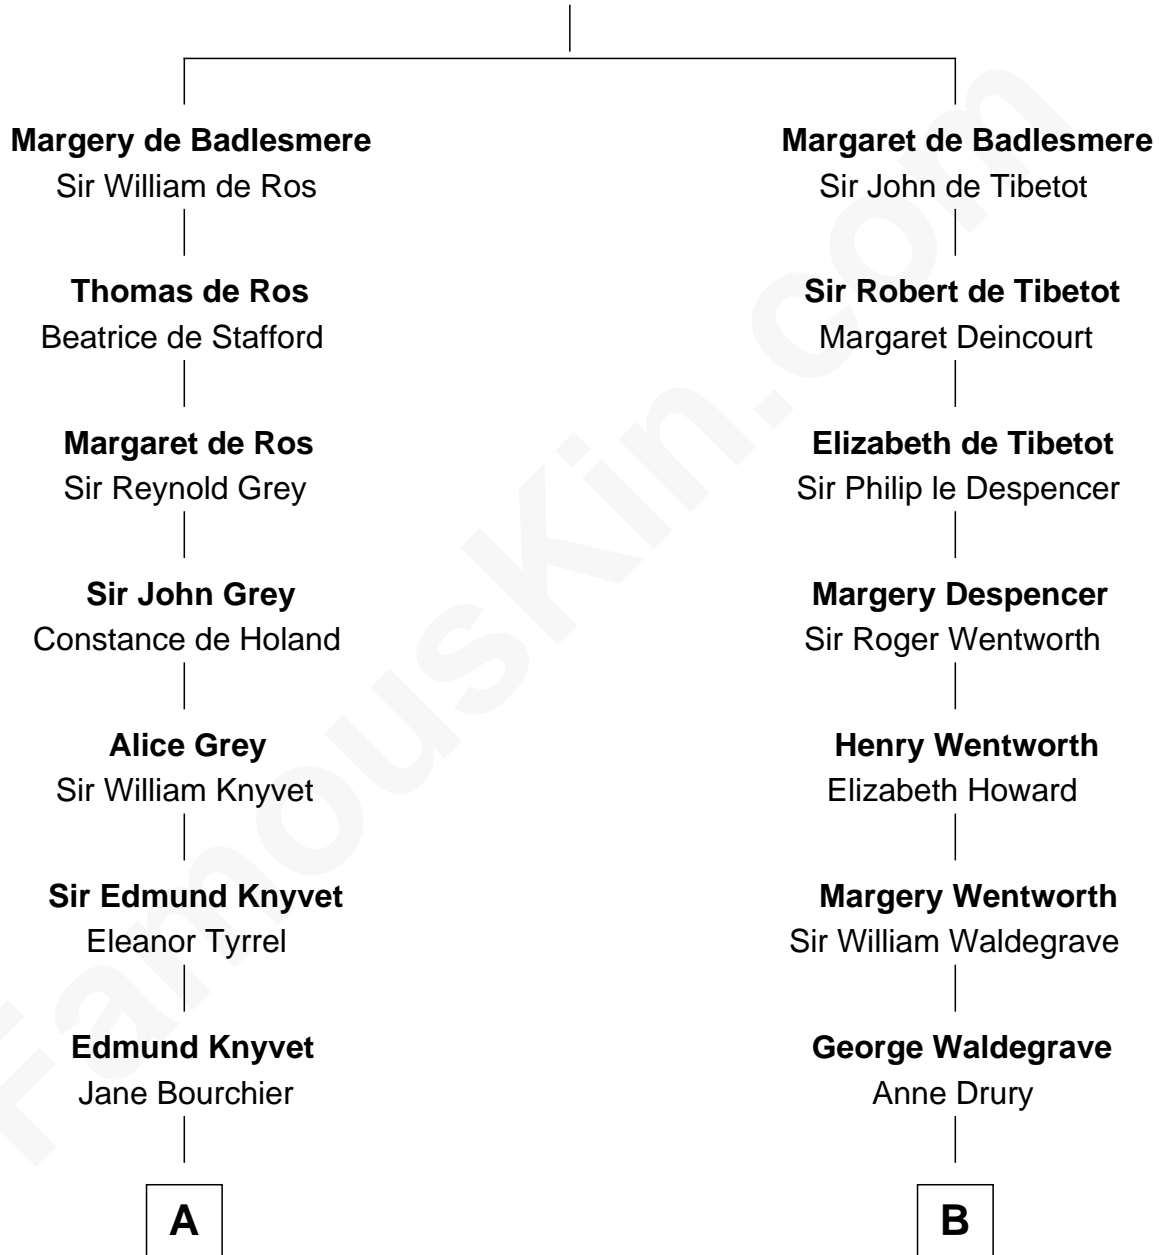

FamousKin.com
Relationship Chart of
Story Musgrave
NASA Astronaut

20th cousin 1 time removed of
Bob Moore
Co-Founder, Bob's Red Mill

Bartholomew de Badlesmere
 Margaret de Clare

C

William Gray
Sarah Frances Loring

Edward Gray
Elizabeth Gray Story

Marguerite Gray
John Butler Swann

Marguerite Swann
Percy Musgrave

Story Musgrave
NASA Astronaut

D

Violette Fox
Daniel Francis Learnard

Clinton Morris Learnard
Gertrude Maud Yost

Doris Dell Learnard
Kenneth Earl Moore

Bob Moore
Co-Founder, Bob's Red Mill