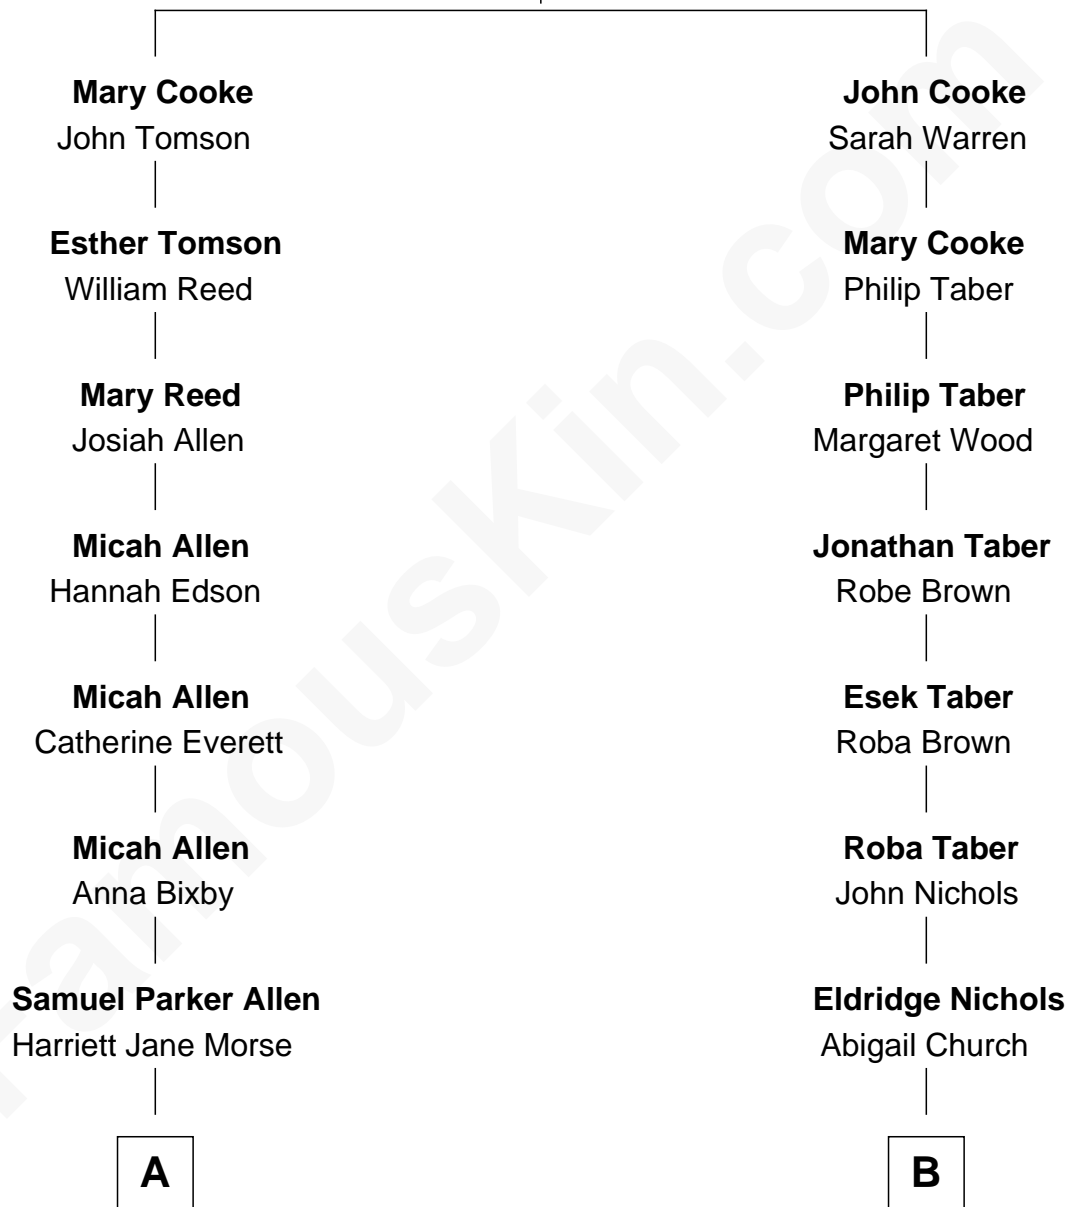

FamousKin.com Relationship Chart of

Story Musgrave

NASA Astronaut

10th cousin 3 times removed of

Taylor Lautner

TV and Movie Actor

Francis Cooke
Hester le Mahieu

A

Harriett Ann Allen
Dr. Charles Burnham Porter

Edith Elise Porter
Dr. Percy B. Musgrave

Percy Musgrave
Marguerite Swann

Story Musgrave
NASA Astronaut

B

George Nichols
Louise Harriett Randall

Wayland Albert Nichols
Fannie Blanche Sisco