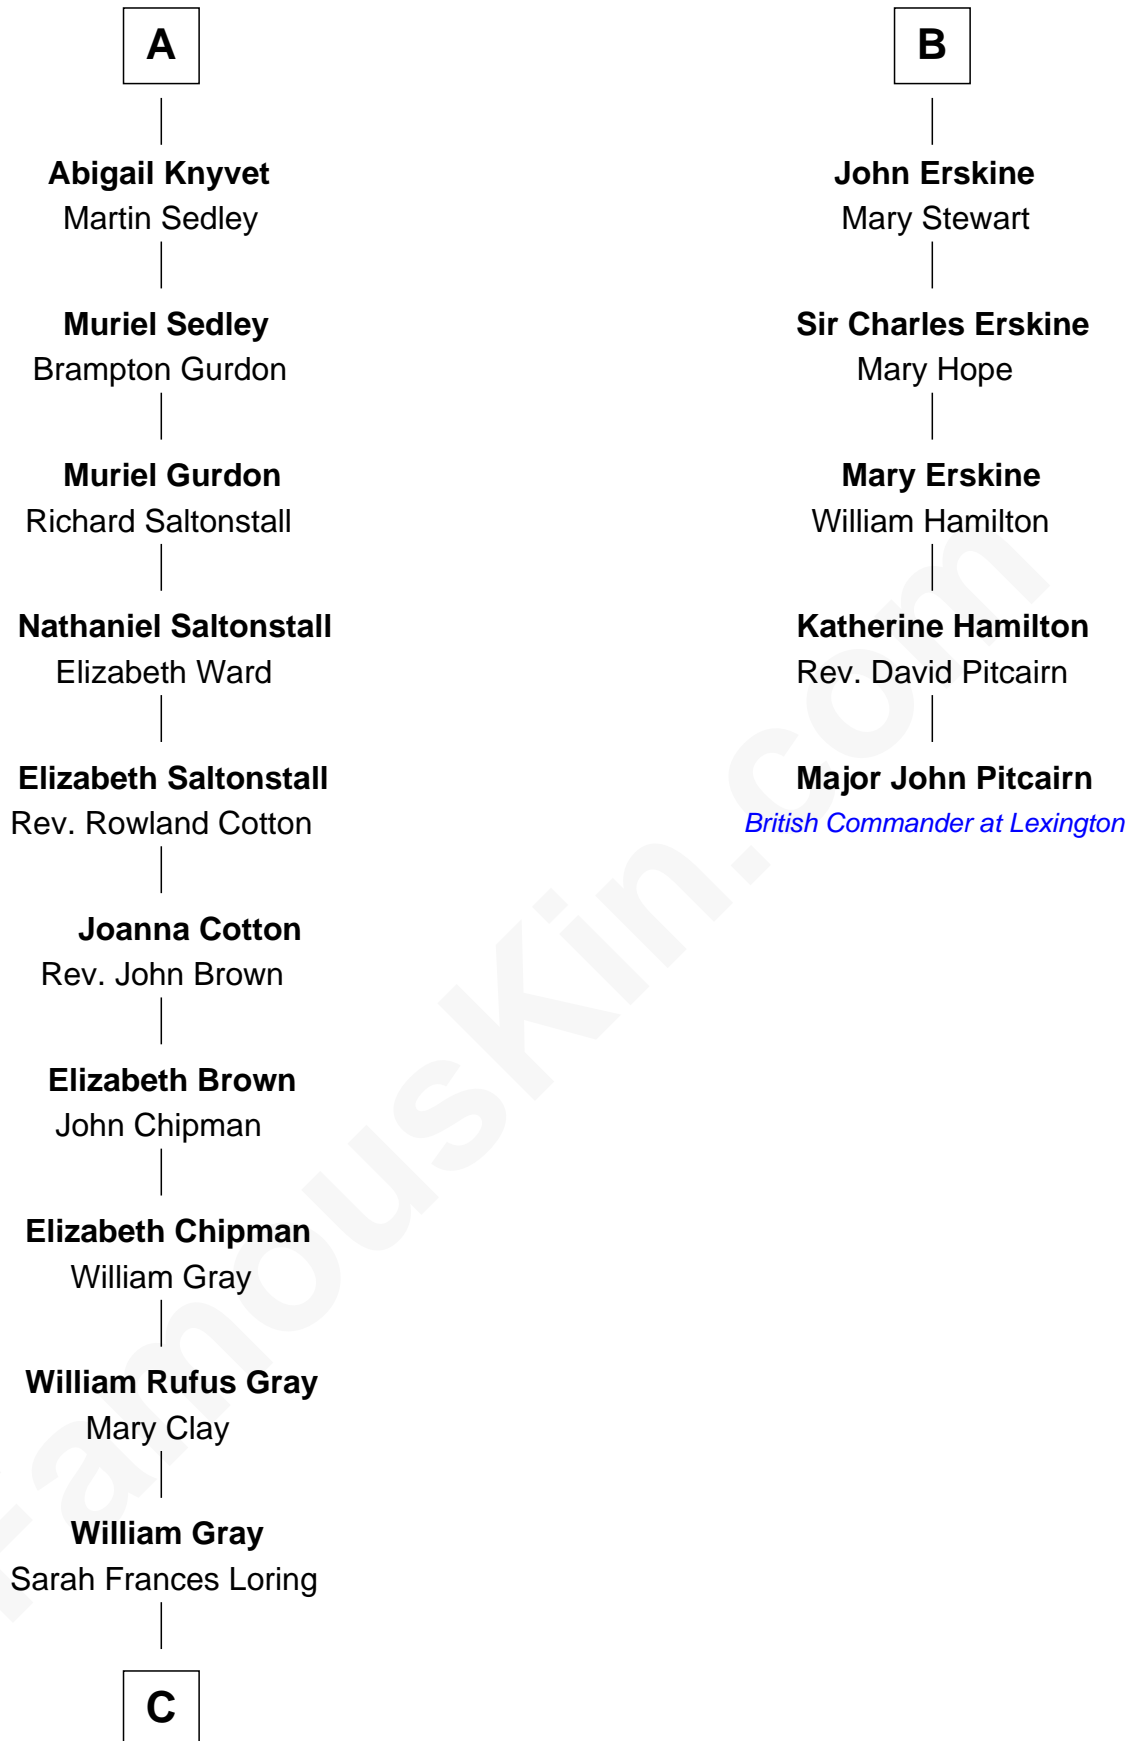

FamousKin.com

Relationship Chart of

Story Musgrave

NASA Astronaut

11th cousin 9 times removed of

Major John Pitcairn
British Commander at Battle of Lexington

C

—
Edward Gray
Elizabeth Gray Story

—
Marguerite Gray
John Butler Swann

—
Marguerite Swann
Percy Musgrave

—
Story Musgrave
NASA Astronaut

FamousKin.com