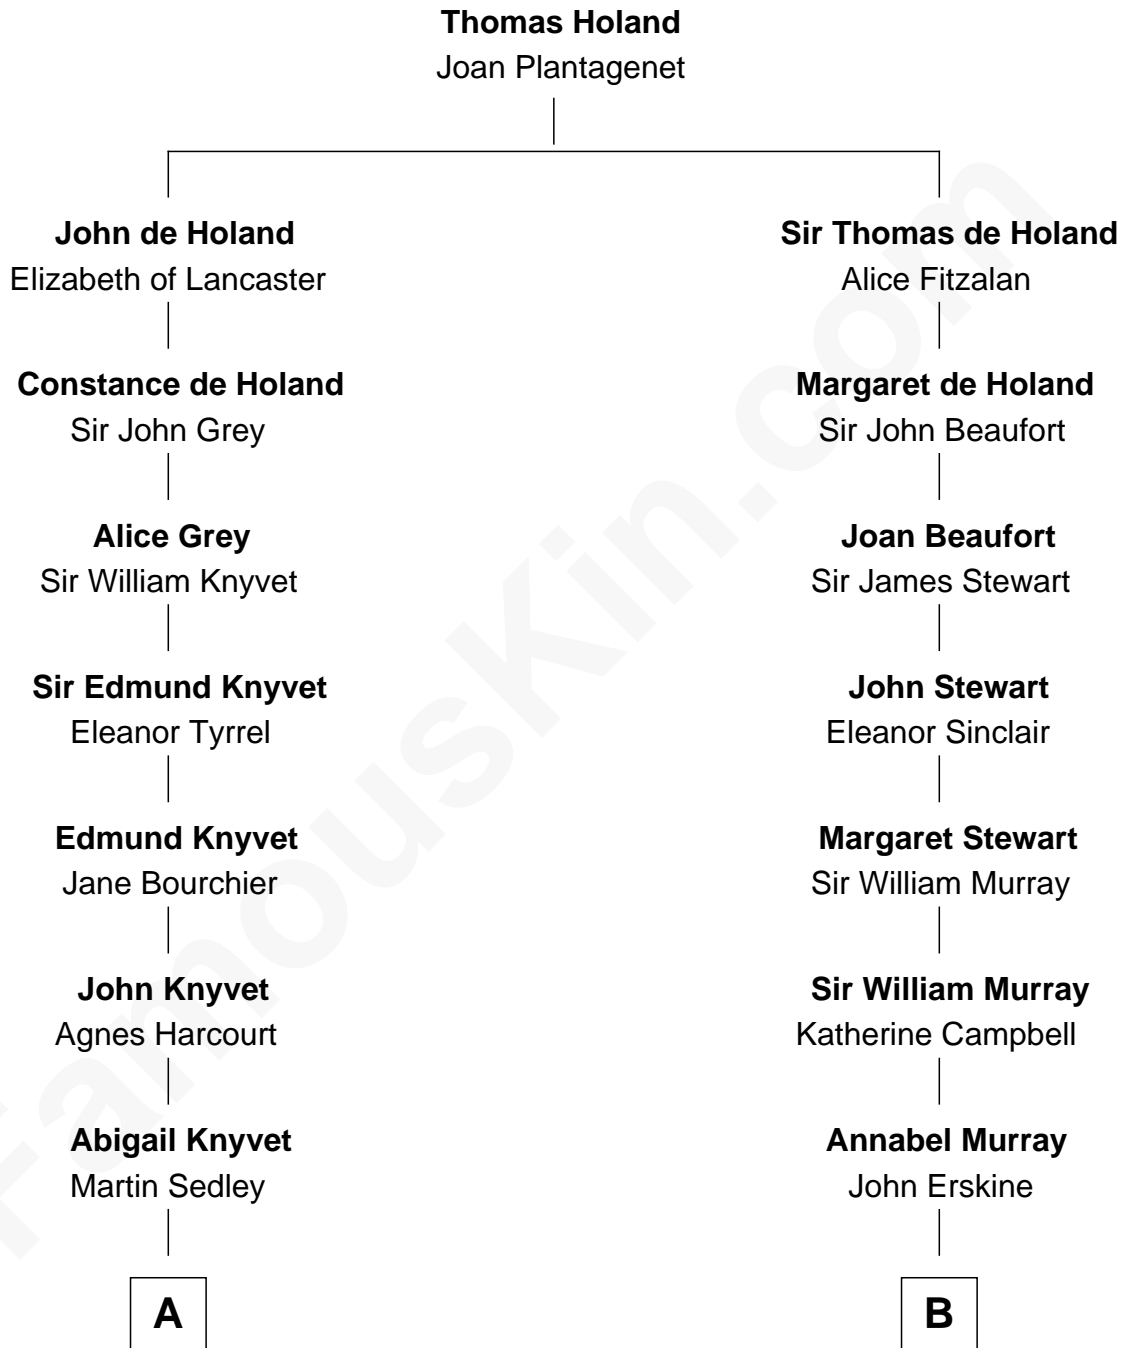

FamousKin.com

Relationship Chart of

Story Musgrave

NASA Astronaut

11th cousin 8 times removed of

Major John Pitcairn
British Commander at Battle of Lexington

C

—
Marguerite Gray
John Butler Swann

—
Marguerite Swann
Percy Musgrave

—
Story Musgrave
NASA Astronaut

FamousKin.com