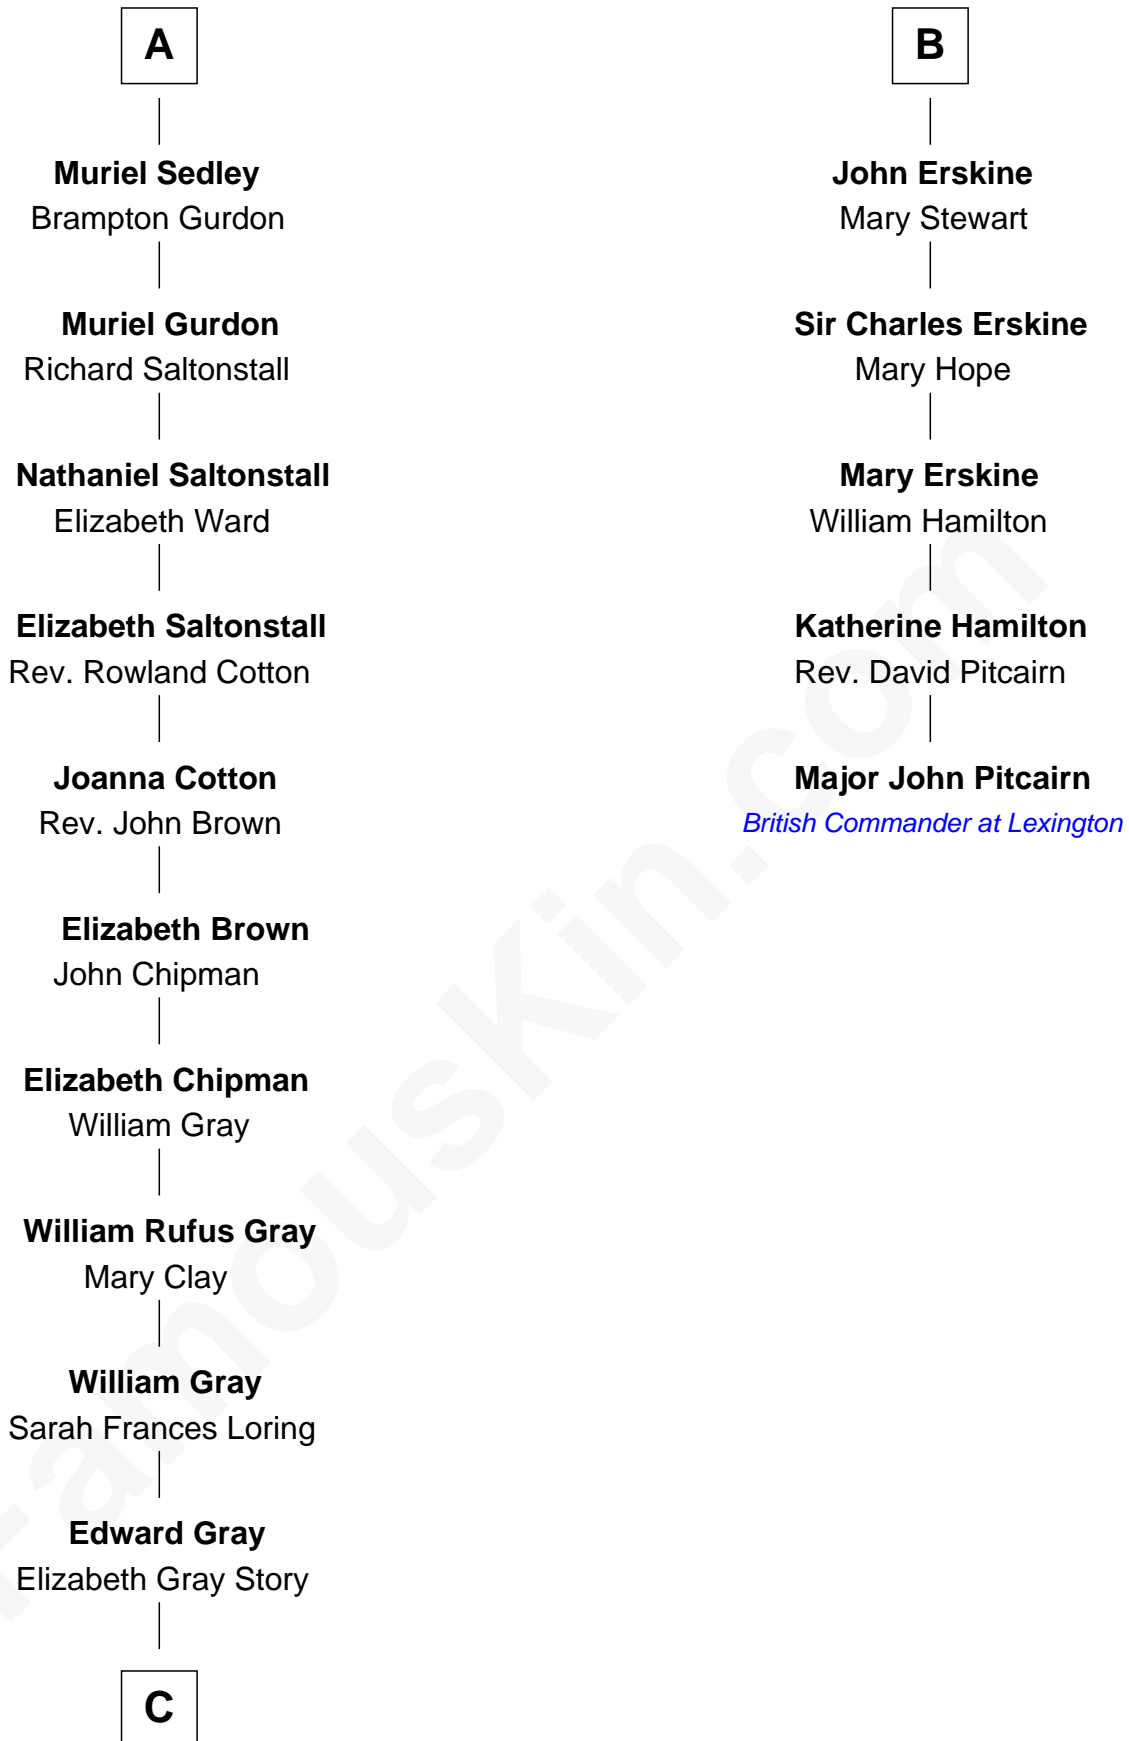

FamousKin.com

Relationship Chart of

Story Musgrave

NASA Astronaut

11th cousin 8 times removed of

Major John Pitcairn
British Commander at Battle of Lexington

C

—
Marguerite Gray
John Butler Swann

—
Marguerite Swann
Percy Musgrave

—
Story Musgrave
NASA Astronaut

FamousKin.com