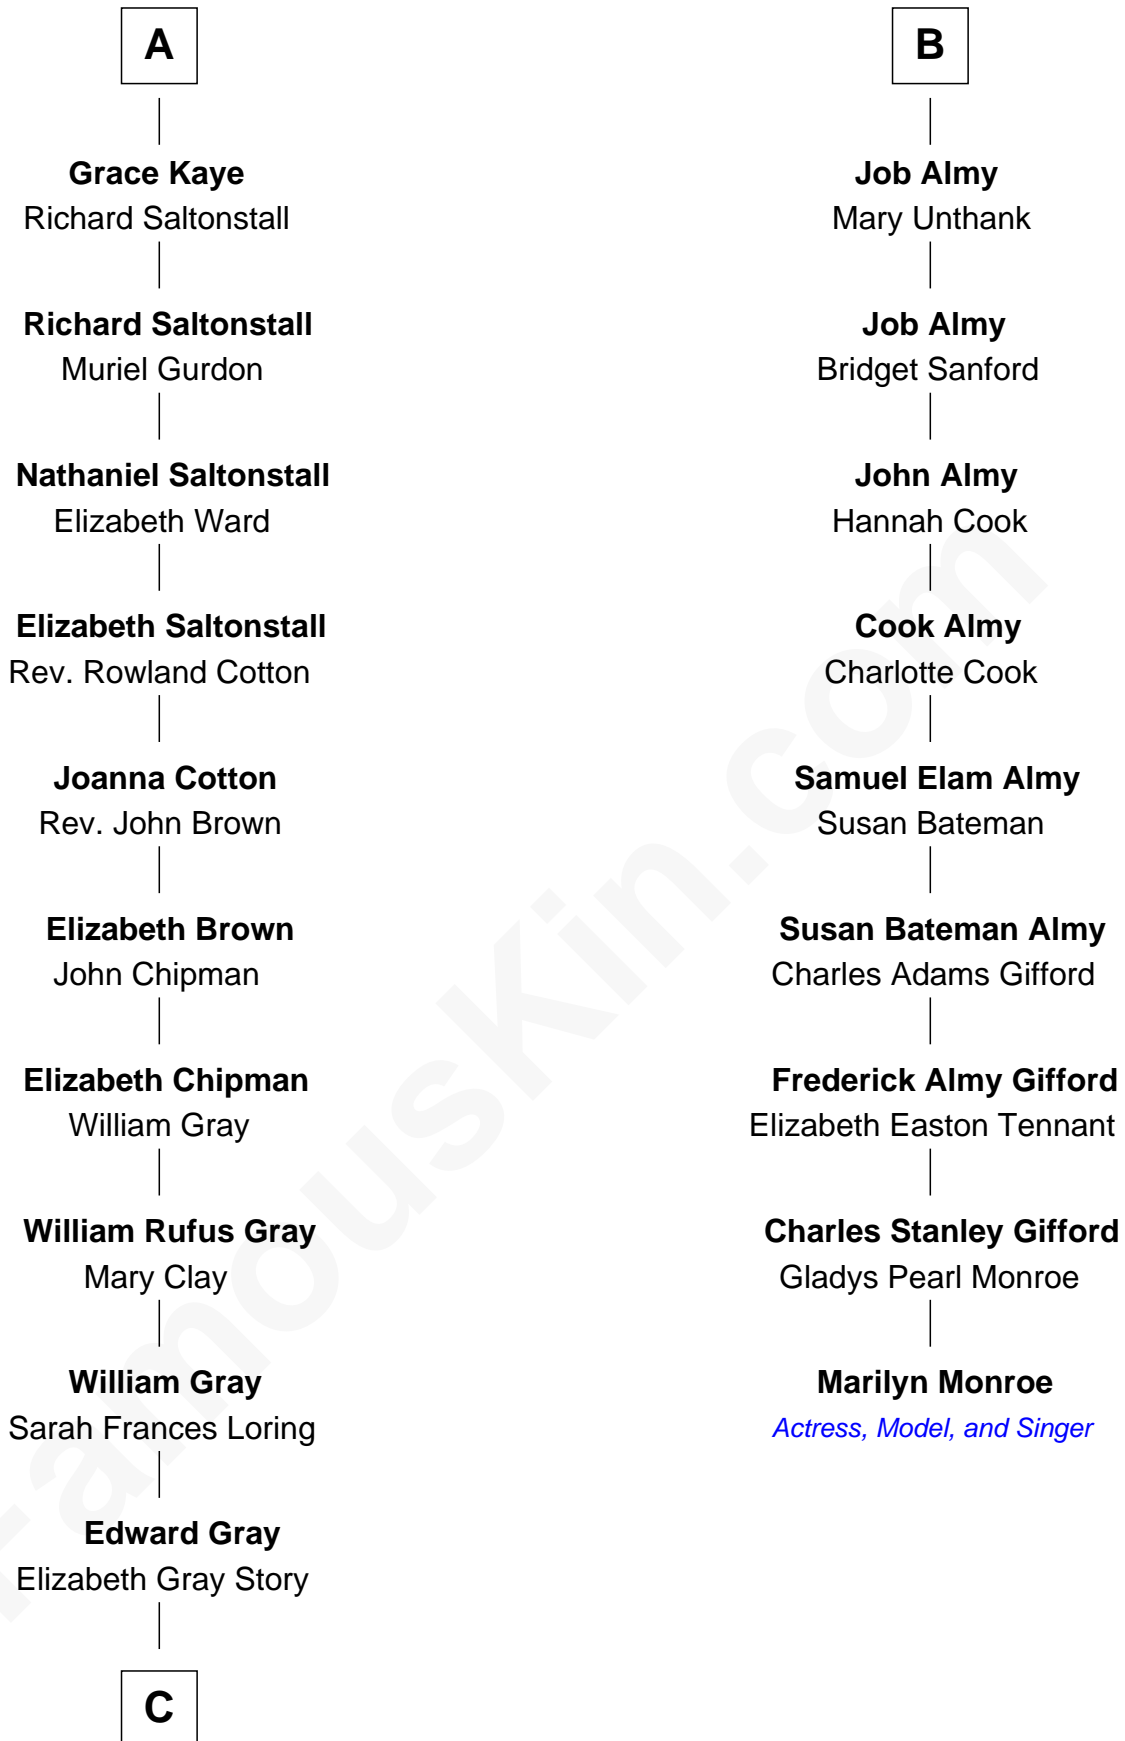

**FamousKin.com**  
**Relationship Chart of**  
**Story Musgrave**  
*NASA Astronaut*

15th cousin 4 times removed of

**Marilyn Monroe**  
*Actress, Model, and Singer*

**Sir Thomas Aylesbury**  
 Katherine Pabenham

**Isabel Aylesbury**  
 Sir Thomas Chaworth

**Eleanor Aylesbury**  
 Sir Humphrey Stafford

**Elizabeth Chaworth**  
 Sir William FitzWilliam

**Humphrey Stafford**  
 Katherine Fray

**Isabel FitzWilliam**  
 Richard Wentworth

**John Kaye**  
 Dorothy Mauleverer

**Stafford Barlow**  
 -----

**Robert Kaye**  
 Anne Flower

**Audrey Barlow**  
 William Almy

**A**

**B**

**C**

—  
**Marguerite Gray**  
John Butler Swann

—  
**Marguerite Swann**  
Percy Musgrave

—  
**Story Musgrave**  
*NASA Astronaut*

FamousKin.com