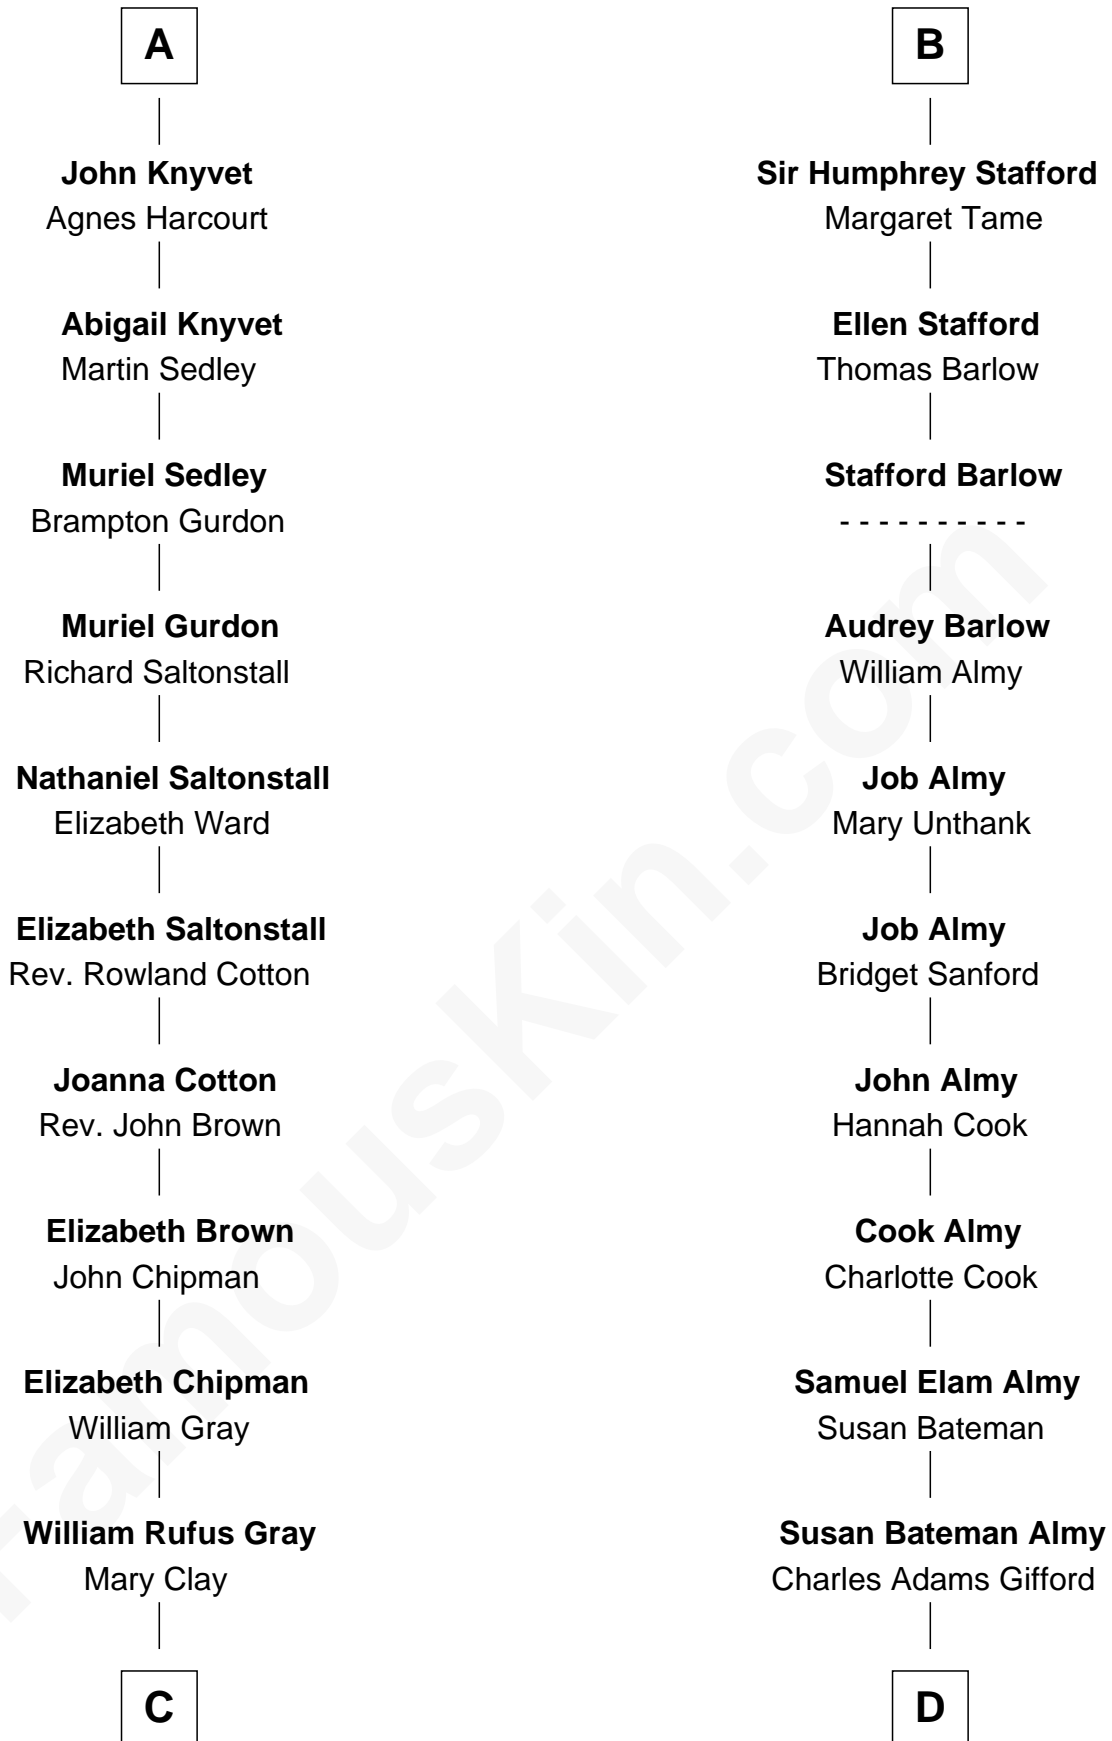

FamousKin.com
Relationship Chart of
Story Musgrave
NASA Astronaut

19th cousin 2 times removed of

Marilyn Monroe
Actress, Model, and Singer

C

William Gray
Sarah Frances Loring

Edward Gray
Elizabeth Gray Story

Marguerite Gray
John Butler Swann

Marguerite Swann
Percy Musgrave

Story Musgrave
NASA Astronaut

D

Frederick Almy Gifford
Elizabeth Easton Tennant

Charles Stanley Gifford
Gladys Pearl Monroe

Marilyn Monroe
Actress, Model, and Singer