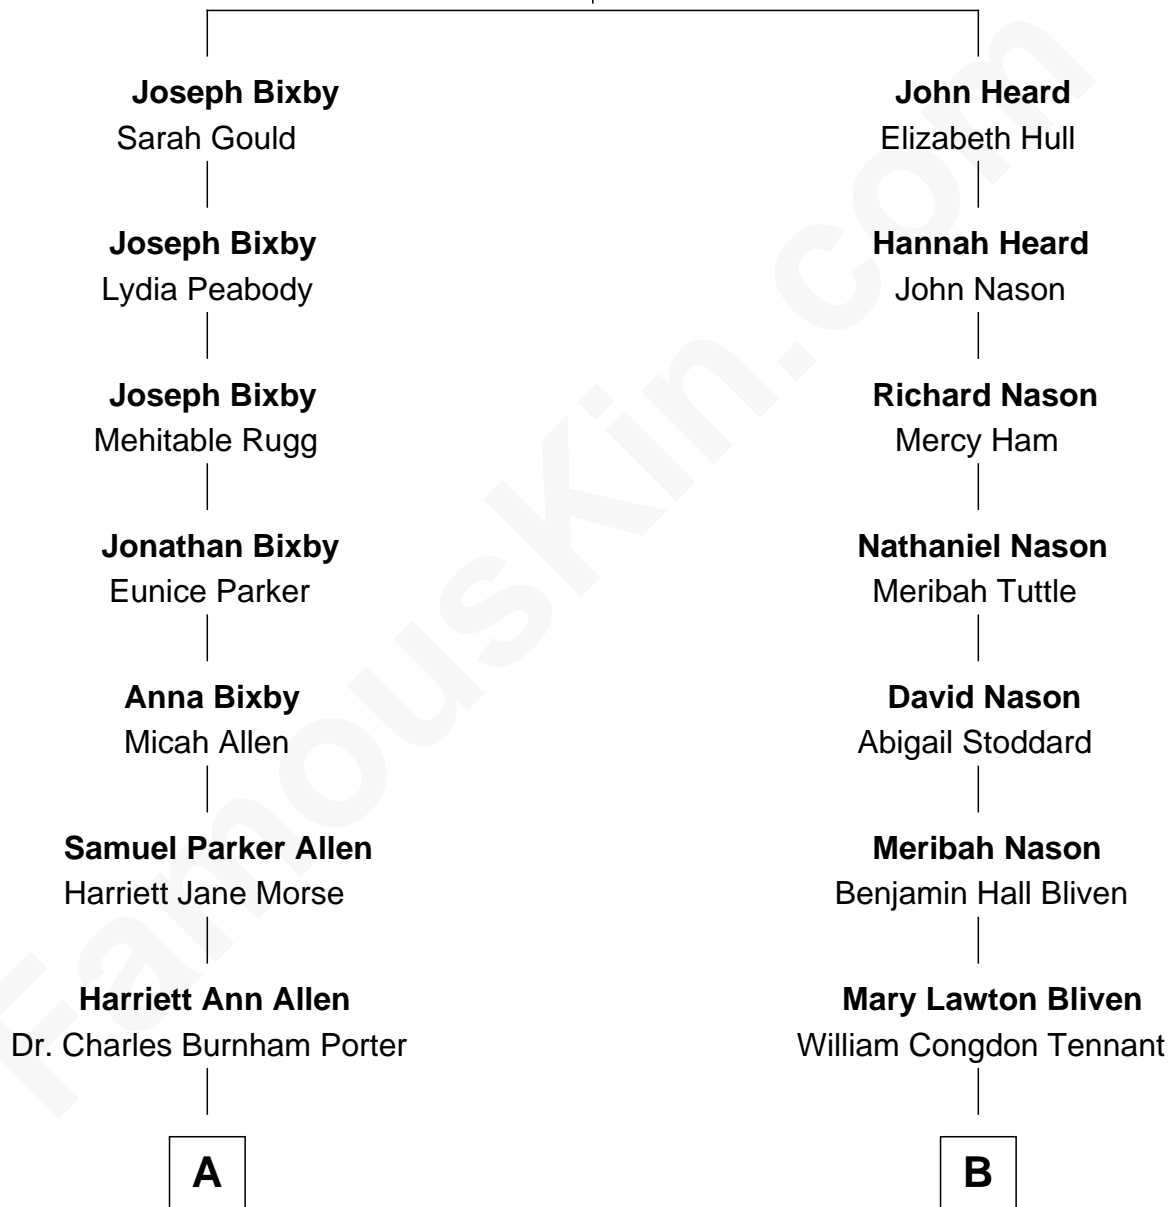

# FamousKin.com Relationship Chart of

**Story Musgrave**

*NASA Astronaut*

9th cousin 1 time removed of

**Marilyn Monroe**

*Actress, Model, and Singer*

**Sarah Riddlesdale**

*with husband  
Joseph Bixby*

*with husband  
Luke Heard*

**A**

**Edith Elise Porter**  
Dr. Percy B. Musgrave

**Percy Musgrave**  
Marguerite Swann

**Story Musgrave**  
*NASA Astronaut*

**B**

**William Congdon Tennant**  
Elizabeth Cutting Easton

**Elizabeth Easton Tennant**  
Frederick Almy Gifford

**Charles Stanley Gifford**  
Gladys Pearl Monroe

**Marilyn Monroe**  
*Actress, Model, and Singer*