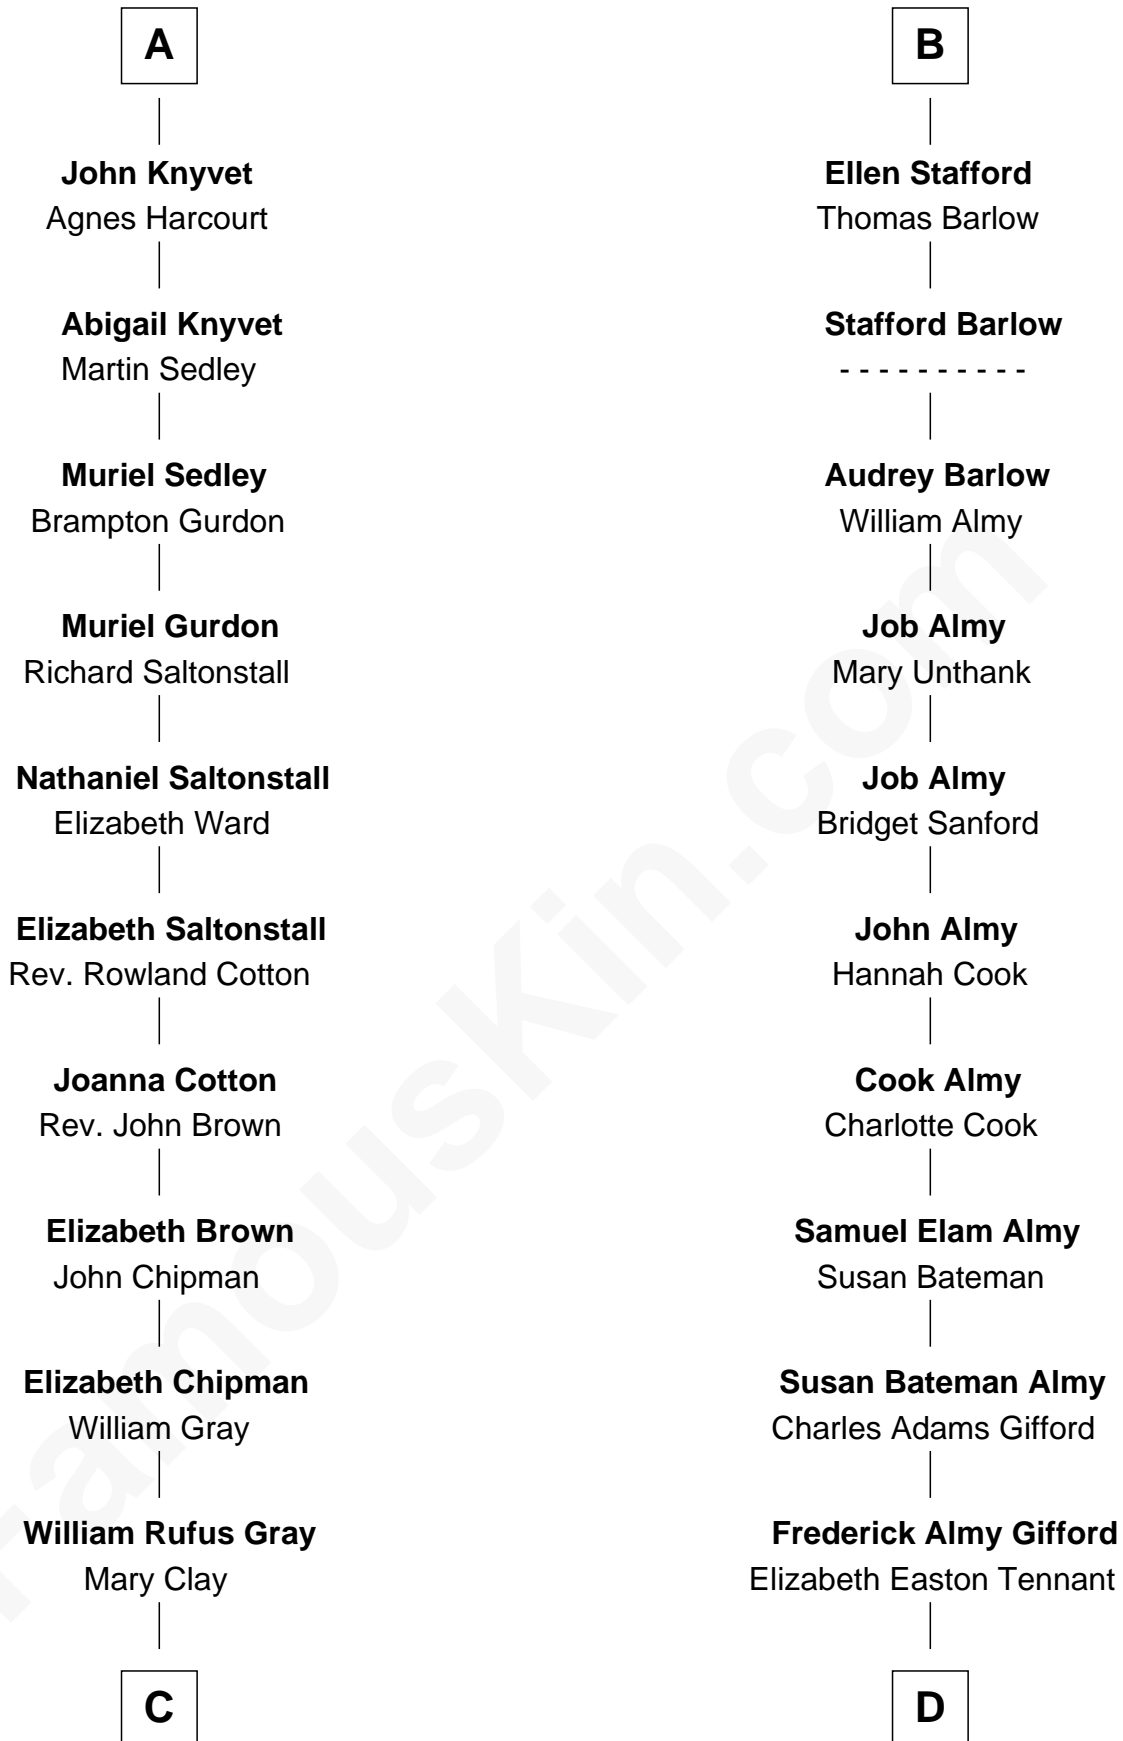

**FamousKin.com**  
**Relationship Chart of**  
**Story Musgrave**  
*NASA Astronaut*

18th cousin 3 times removed of

**Marilyn Monroe**  
*Actress, Model, and Singer*

**Sir Ralph Basset**  
 Joan - - - - -

**Sir John Knyvet**  
 Alice Lynne

**Eleanor Aylesbury**  
 Sir Humphrey Stafford

**Sir William Knyvet**  
 Alice Grey

**Humphrey Stafford**  
 Katherine Fray

**Sir Edmund Knyvet**  
 Eleanor Tyrrel

**Sir Humphrey Stafford**  
 Margaret Fogge

**Edmund Knyvet**  
 Jane Bouchier

**Sir Humphrey Stafford**  
 Margaret Tame

**A**

**B**

**C**

**William Gray**  
Sarah Frances Loring

**Edward Gray**  
Elizabeth Gray Story

**Marguerite Gray**  
John Butler Swann

**Marguerite Swann**  
Percy Musgrave

**Story Musgrave**  
*NASA Astronaut*

**D**

**Charles Stanley Gifford**  
Gladys Pearl Monroe

**Marilyn Monroe**  
*Actress, Model, and Singer*