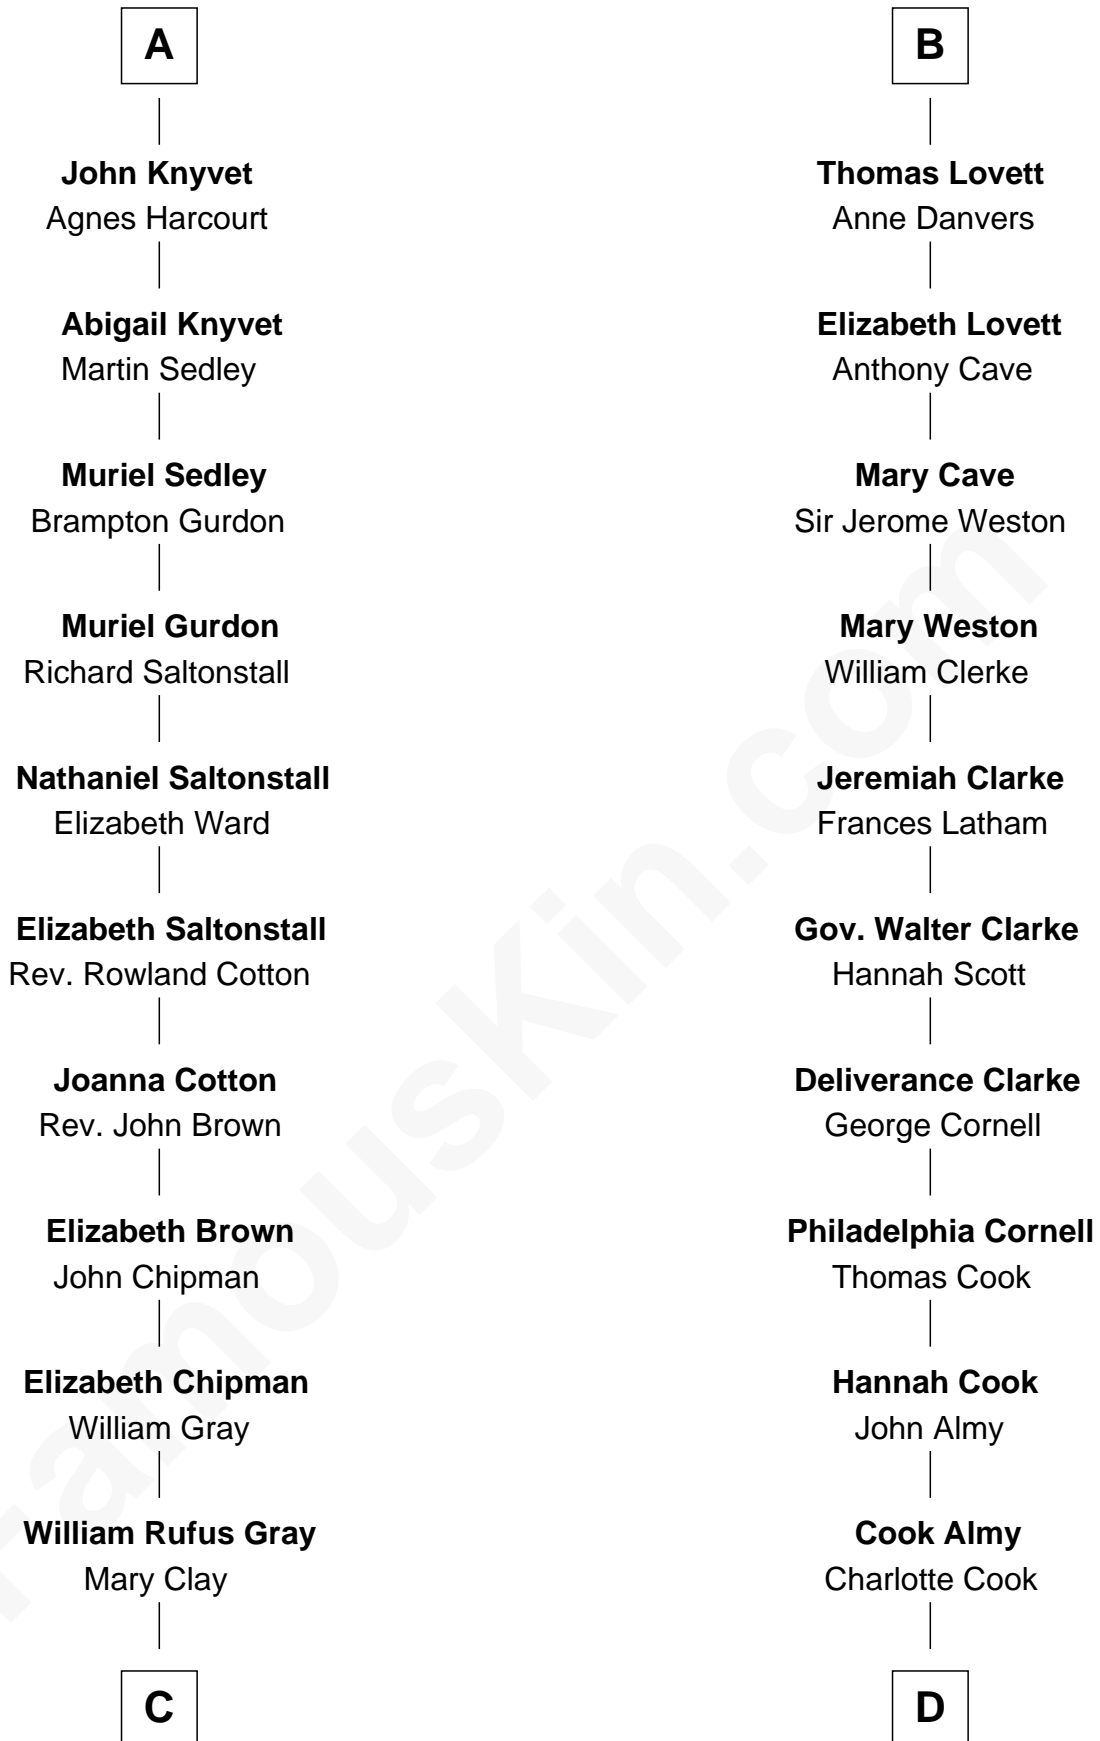

# FamousKin.com Relationship Chart of

**Story Musgrave**

*NASA Astronaut*

21st cousin of

**Marilyn Monroe**

*Actress, Model, and Singer*

**Sir John de Hastings**

Isabel de Valence

Isabel Willoughby

**John Boteler**

Constance Vere

**Elizabeth Boteler**

Thomas Lovett

**B**

**C**

**William Gray**  
Sarah Frances Loring

**Edward Gray**  
Elizabeth Gray Story

**Marguerite Gray**  
John Butler Swann

**Marguerite Swann**  
Percy Musgrave

**Story Musgrave**  
*NASA Astronaut*

**D**

**Samuel Elam Almy**  
Susan Bateman

**Susan Bateman Almy**  
Charles Adams Gifford

**Frederick Almy Gifford**  
Elizabeth Easton Tennant

**Charles Stanley Gifford**  
Gladys Pearl Monroe

**Marilyn Monroe**  
*Actress, Model, and Singer*