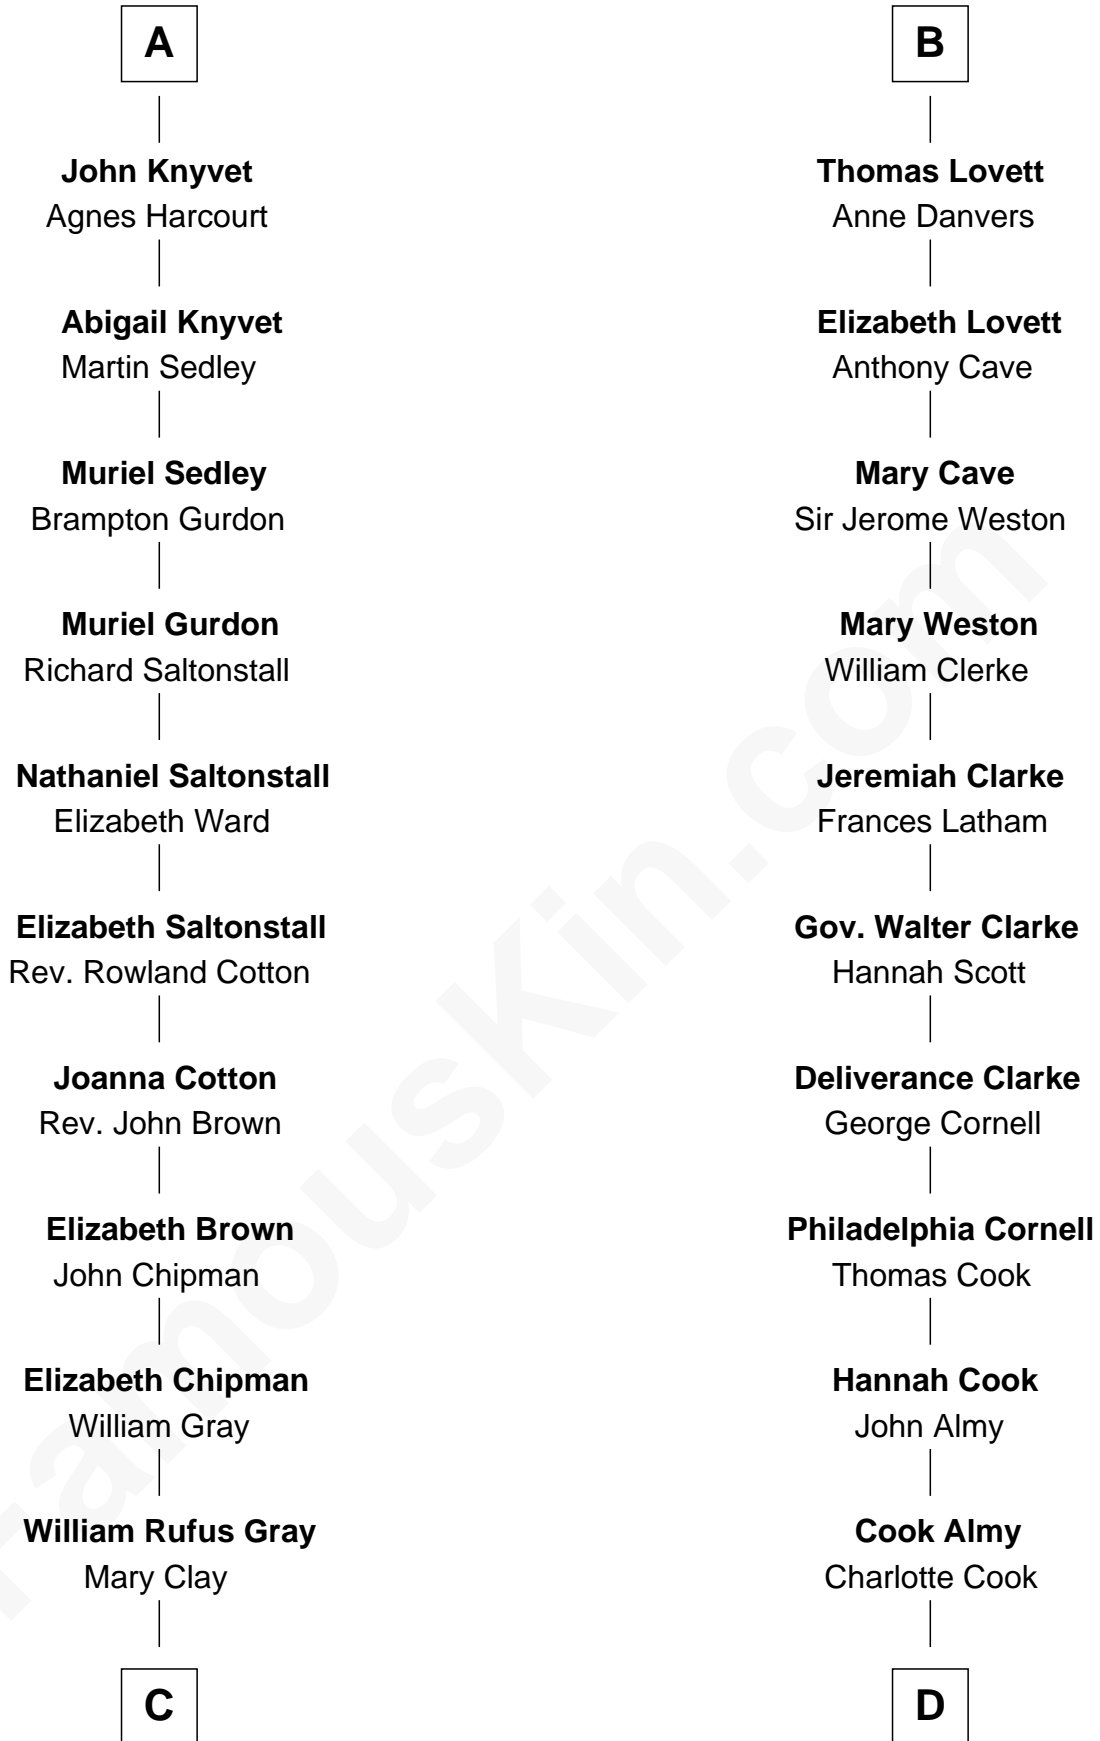

FamousKin.com Relationship Chart of

Story Musgrave

NASA Astronaut

21st cousin of

Marilyn Monroe

Actress, Model, and Singer

Sir William de Boteler

Ela Herdeburgh

C

William Gray
Sarah Frances Loring

Edward Gray
Elizabeth Gray Story

Marguerite Gray
John Butler Swann

Marguerite Swann
Percy Musgrave

Story Musgrave
NASA Astronaut

D

Samuel Elam Almy
Susan Bateman