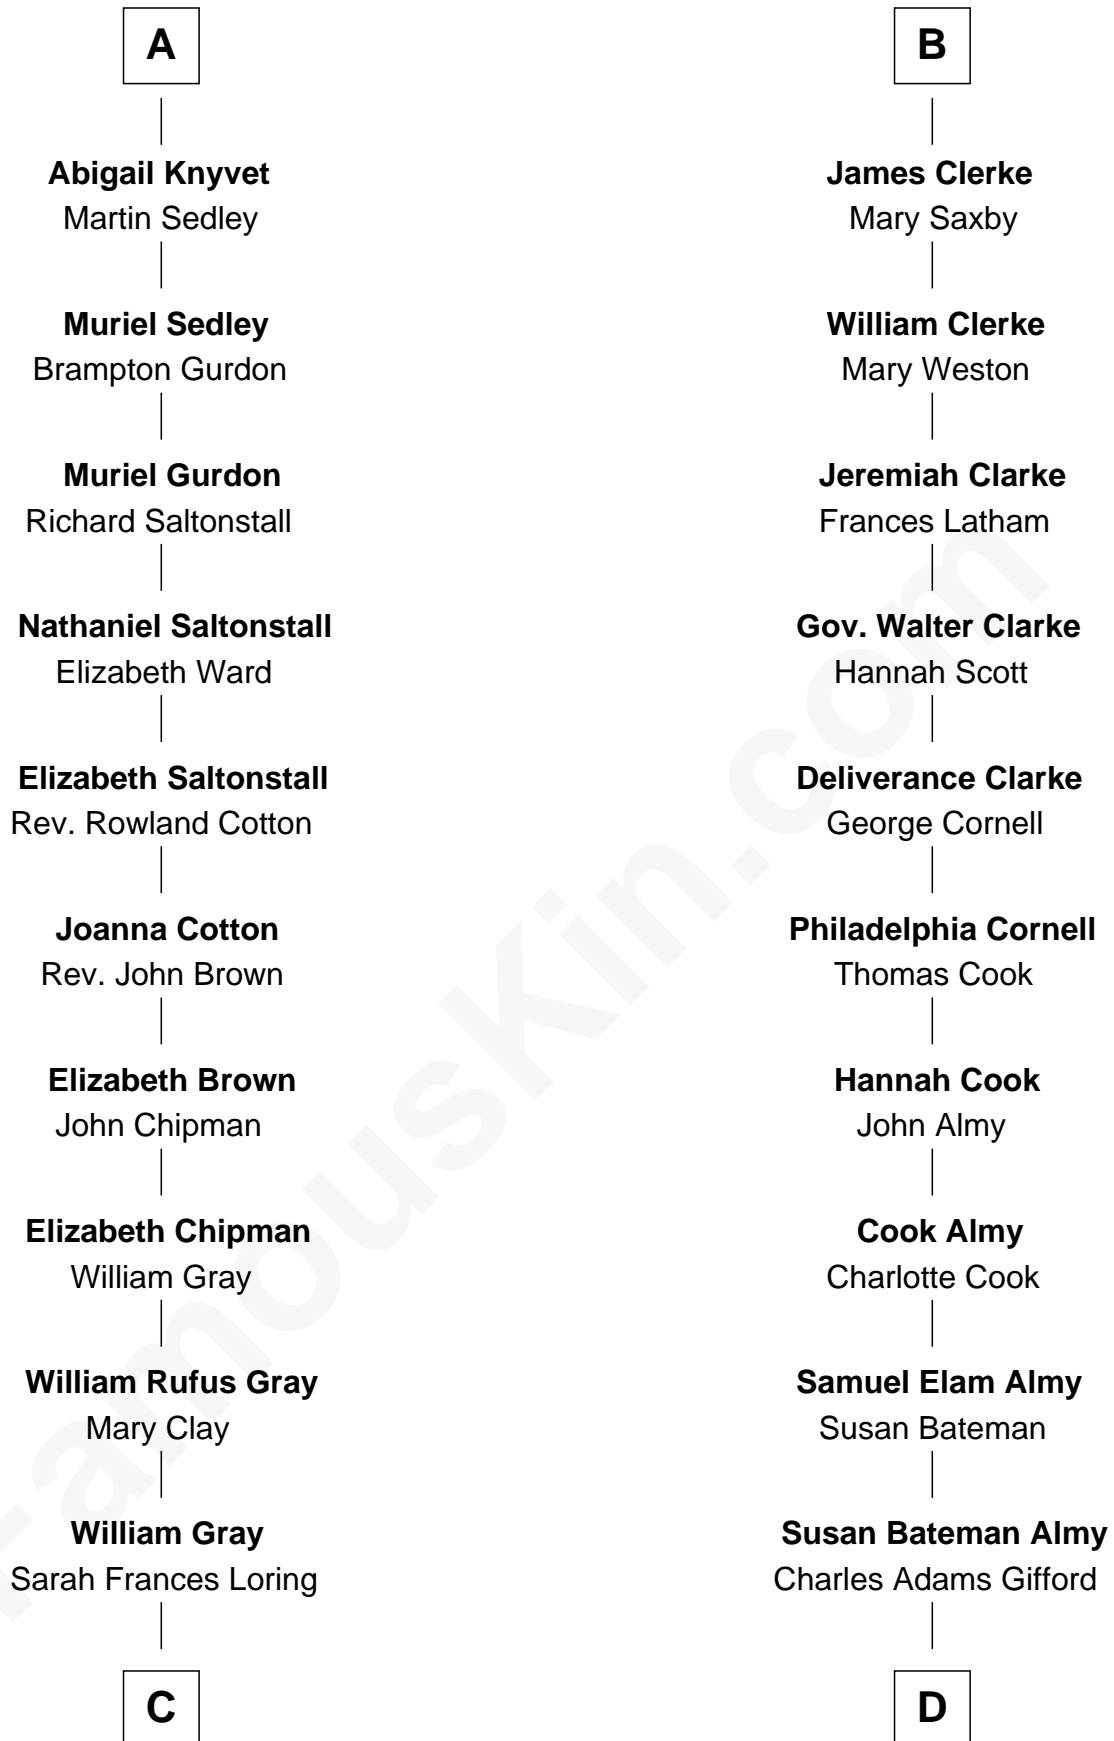

FamousKin.com Relationship Chart of

Story Musgrave

NASA Astronaut

19th cousin 1 time removed of

Marilyn Monroe

Actress, Model, and Singer

Sir William de Ros
Margery de Badlesmere

Thomas de Ros
Beatrice de Stafford

Margaret de Ros
Sir Reynold Grey

Sir John Grey
Constance de Holand

Alice Grey
Sir William Knyvet

Sir Edmund Knyvet
Eleanor Tyrrel

Edmund Knyvet
Jane Bouchier

John Knyvet
Agnes Harcourt

A

Maud de Roos
John de Welles

Margery de Welles
Stephen le Scrope

Maude le Scrope
Sir Baldwin Freville

Elizabeth Freville
Sir Thomas Ferrers

Sir Henry Ferrers
Margaret Heckstall

Elizabeth Ferrers
James Clerke

George Clerke
Elizabeth Wilsford

B

C

Edward Gray
Elizabeth Gray Story

Marguerite Gray
John Butler Swann

Marguerite Swann
Percy Musgrave

Story Musgrave
NASA Astronaut

D

Frederick Almy Gifford
Elizabeth Easton Tennant