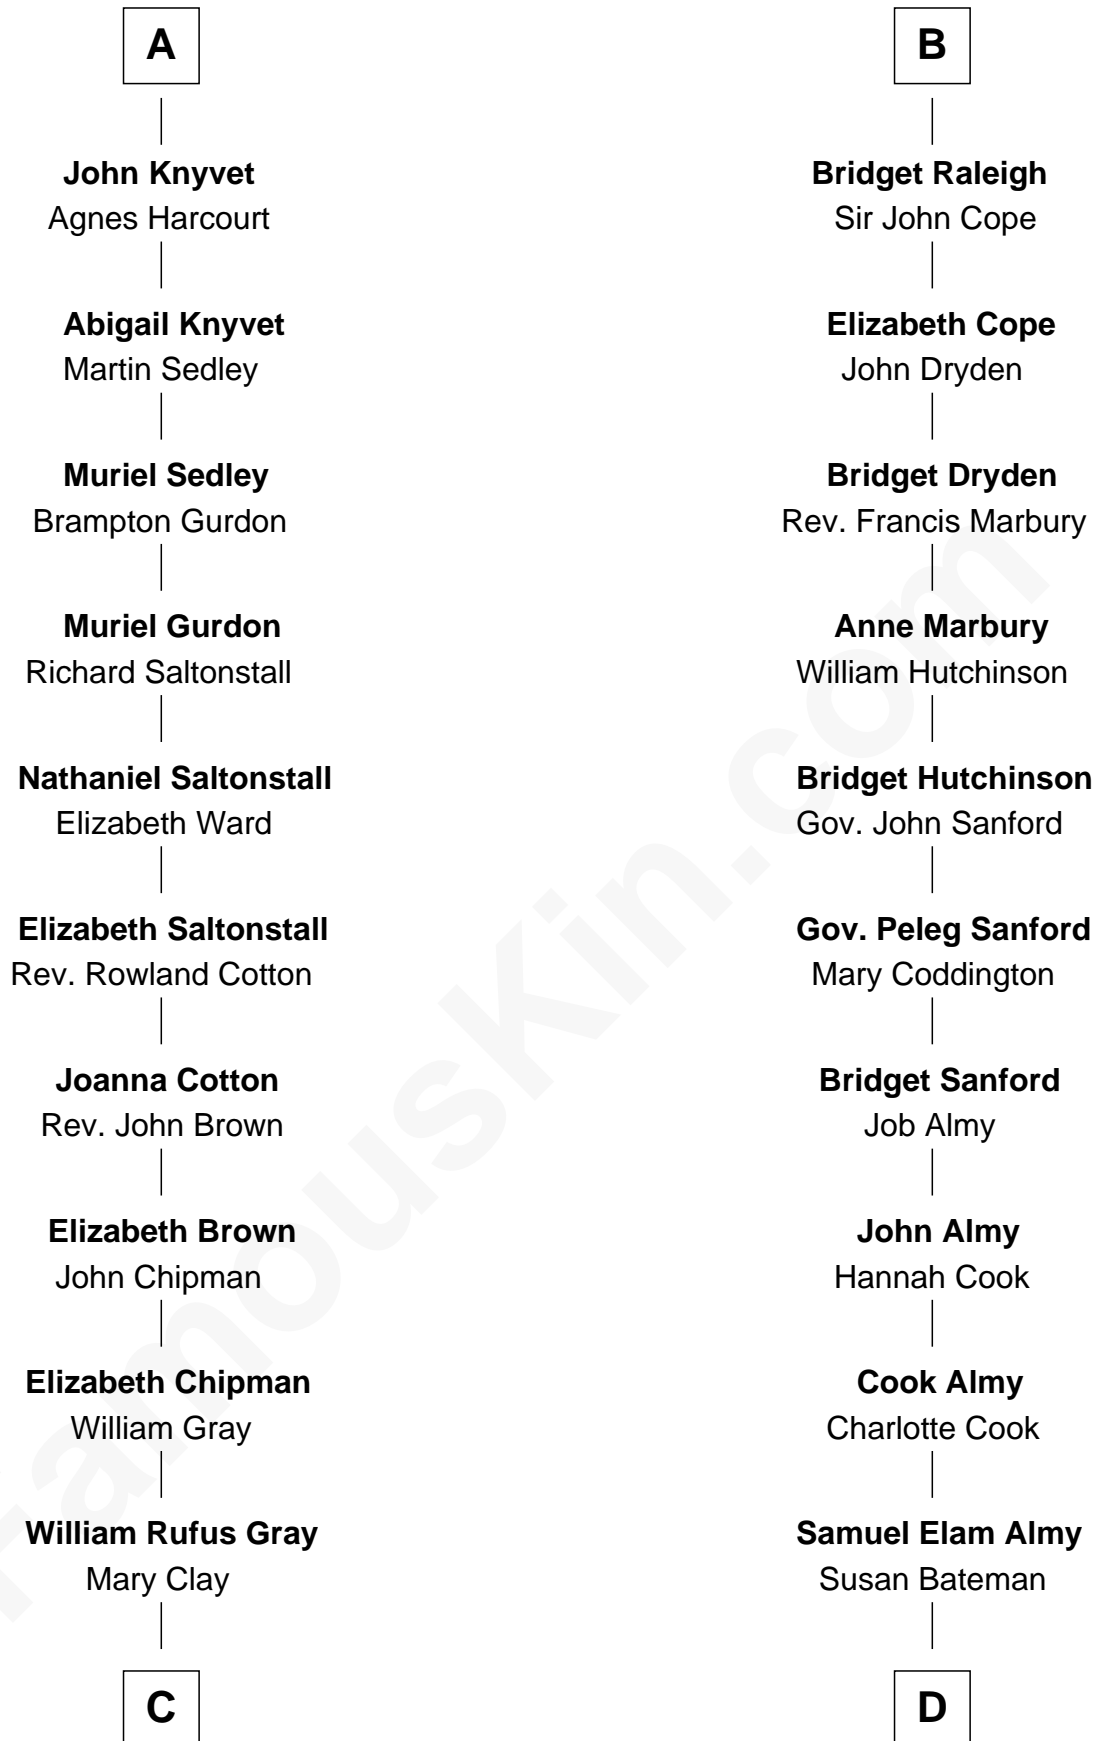

FamousKin.com Relationship Chart of

Story Musgrave

NASA Astronaut

20th cousin 1 time removed of

Marilyn Monroe

Actress, Model, and Singer

Hugh de Audley

Margaret de Clare

C

William Gray
Sarah Frances Loring

Edward Gray
Elizabeth Gray Story

Marguerite Gray
John Butler Swann

Marguerite Swann
Percy Musgrave

Story Musgrave
NASA Astronaut

D

Susan Bateman Almy
Charles Adams Gifford

Frederick Almy Gifford
Elizabeth Easton Tennant

Charles Stanley Gifford
Gladys Pearl Monroe

Marilyn Monroe
Actress, Model, and Singer