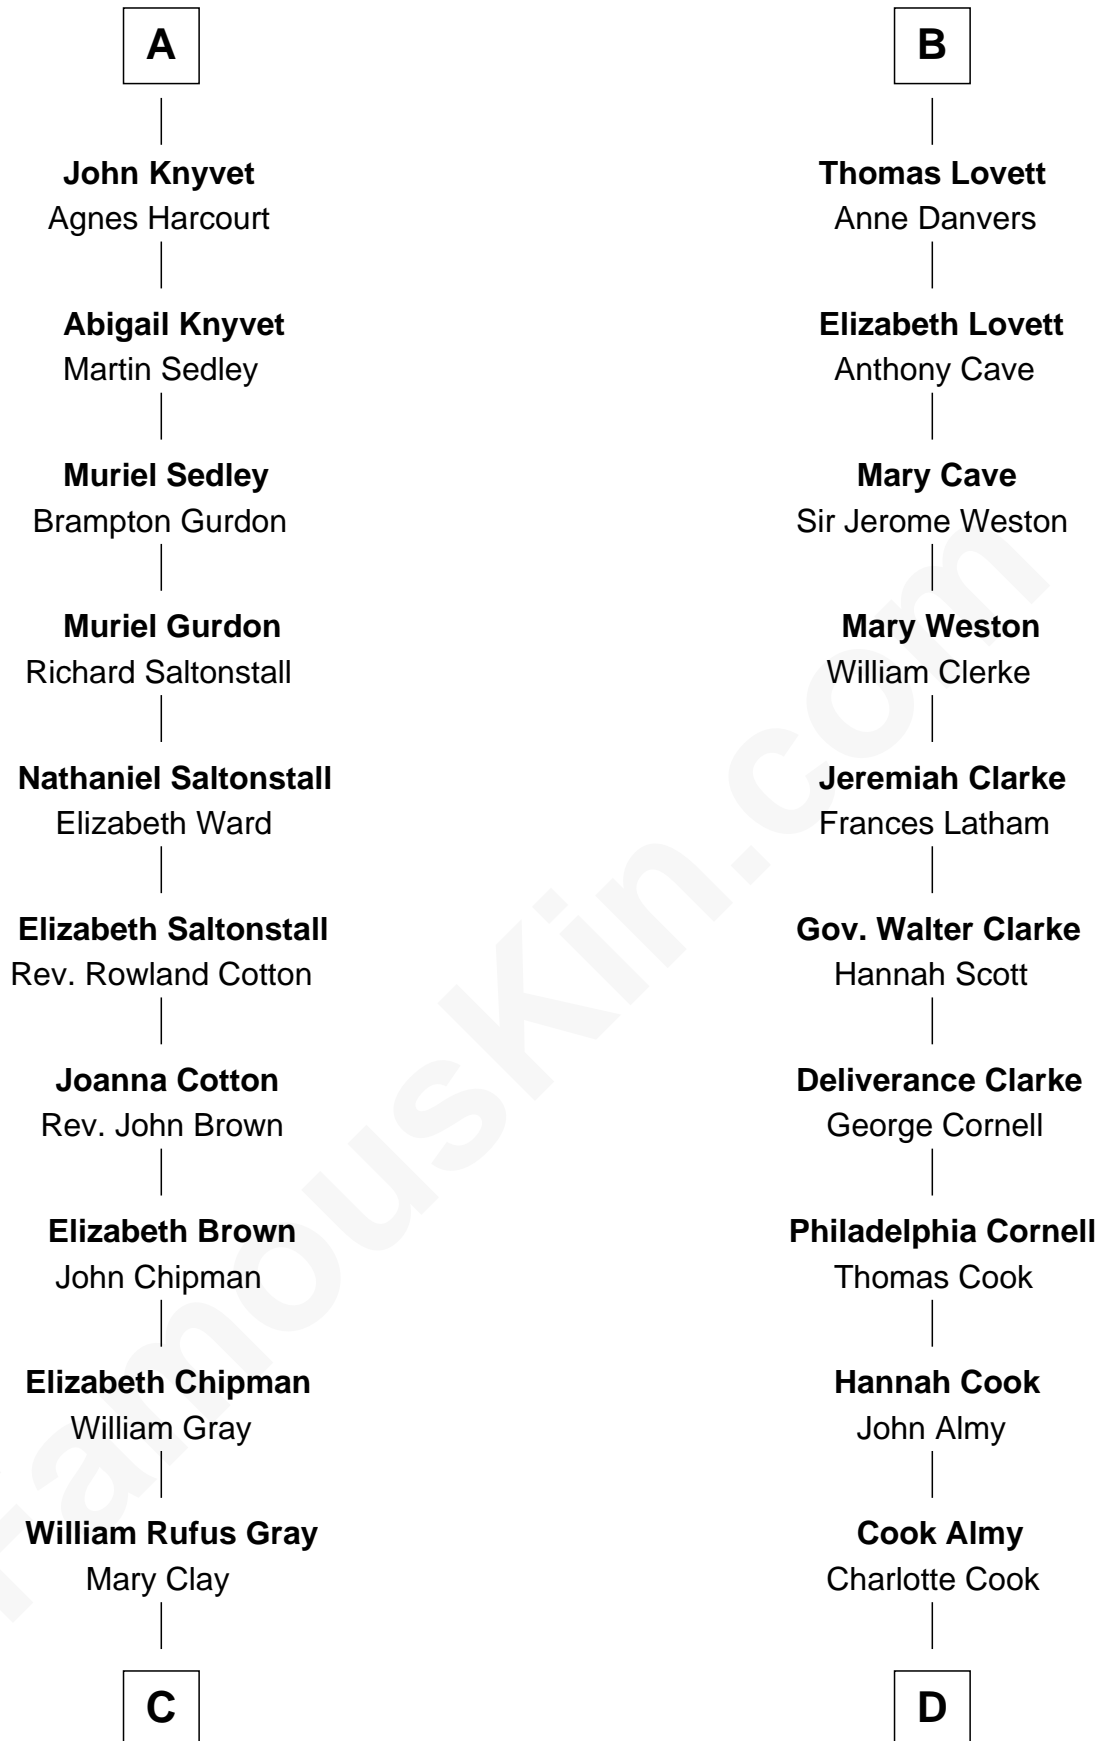

# FamousKin.com Relationship Chart of

**Story Musgrave**

*NASA Astronaut*

21st cousin of

**Marilyn Monroe**

*Actress, Model, and Singer*

**Sir John de Grey**

Maud de Verdun

**C**

**William Gray**  
Sarah Frances Loring

**Edward Gray**  
Elizabeth Gray Story

**Marguerite Gray**  
John Butler Swann

**Marguerite Swann**  
Percy Musgrave

**Story Musgrave**  
*NASA Astronaut*

**D**

**Samuel Elam Almy**  
Susan Bateman

**Susan Bateman Almy**  
Charles Adams Gifford

**Frederick Almy Gifford**  
Elizabeth Easton Tennant

**Charles Stanley Gifford**  
Gladys Pearl Monroe

**Marilyn Monroe**  
*Actress, Model, and Singer*