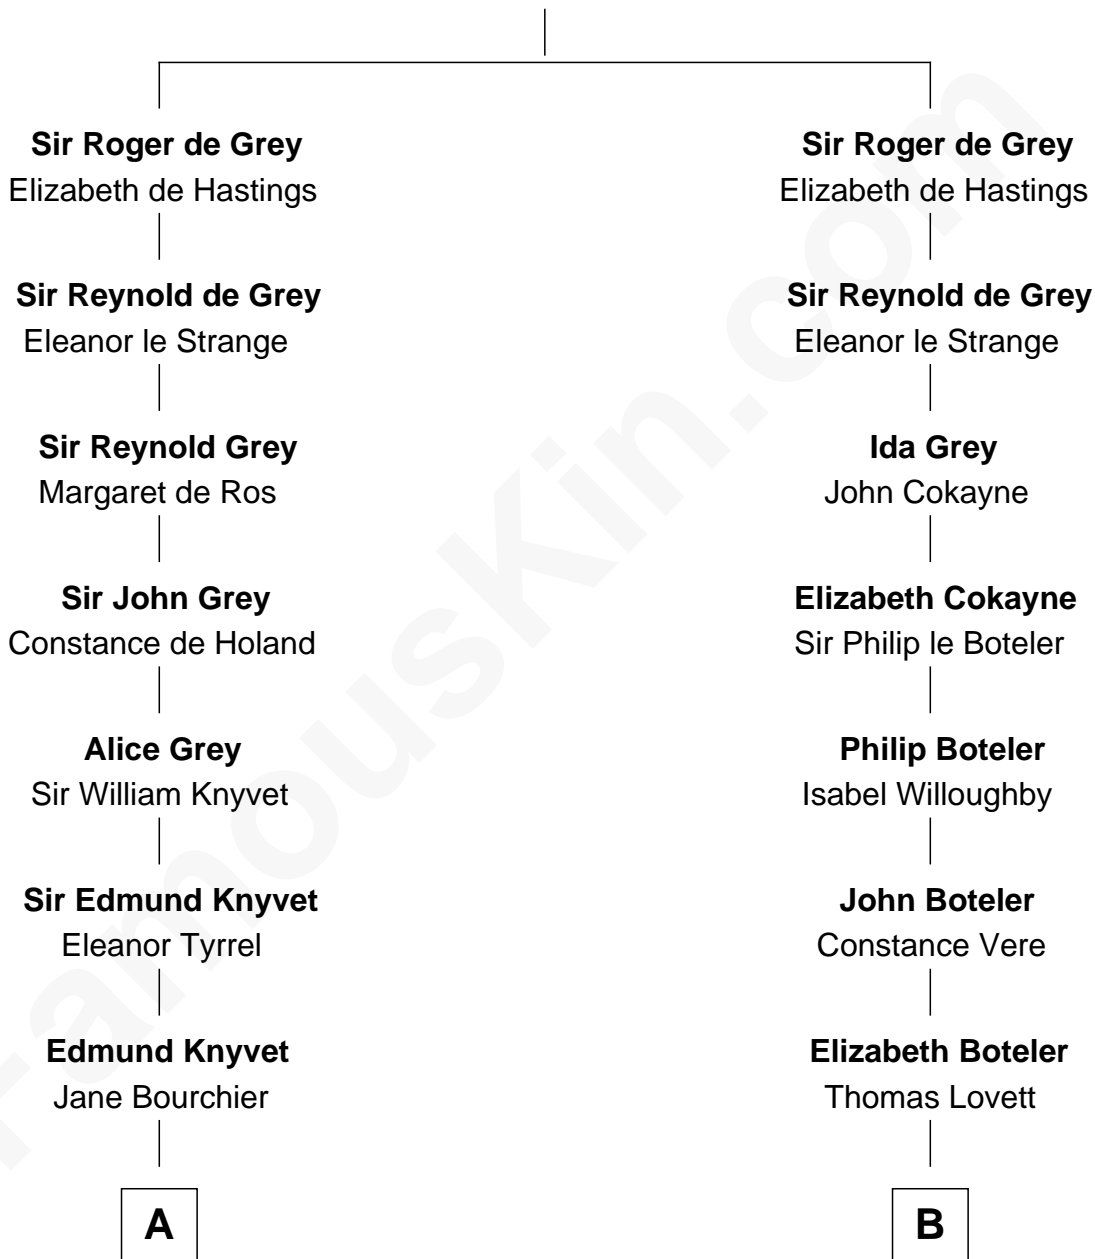

# FamousKin.com Relationship Chart of

**Story Musgrave**

*NASA Astronaut*

21st cousin of

**Marilyn Monroe**

*Actress, Model, and Singer*

**Sir John de Grey**

Maud de Verdun

**C**

**William Gray**  
Sarah Frances Loring

**Edward Gray**  
Elizabeth Gray Story

**Marguerite Gray**  
John Butler Swann

**Marguerite Swann**  
Percy Musgrave

**Story Musgrave**  
*NASA Astronaut*

**D**

**Samuel Elam Almy**  
Susan Bateman

**Susan Bateman Almy**  
Charles Adams Gifford

**Frederick Almy Gifford**  
Elizabeth Easton Tennant

**Charles Stanley Gifford**  
Gladys Pearl Monroe

**Marilyn Monroe**  
*Actress, Model, and Singer*