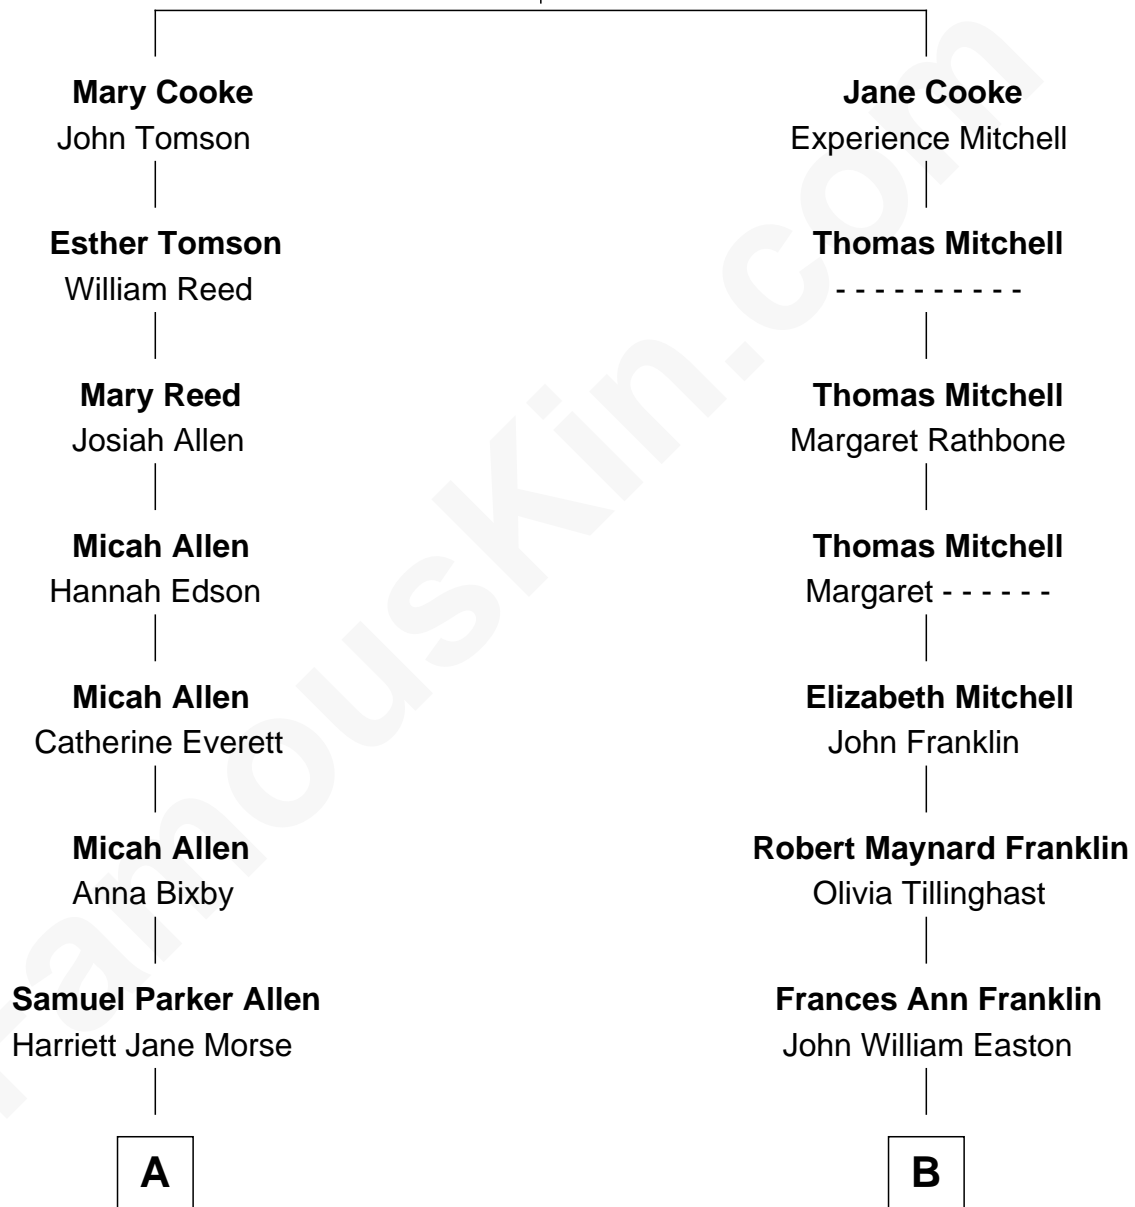

# FamousKin.com Relationship Chart of

**Story Musgrave**

*NASA Astronaut*

10th cousin of

**Marilyn Monroe**

*Actress, Model, and Singer*

**Francis Cooke**  
Hester le Mahieu

**A**

**Harriett Ann Allen**  
Dr. Charles Burnham Porter

**Edith Elise Porter**  
Dr. Percy B. Musgrave

**Percy Musgrave**  
Marguerite Swann

**Story Musgrave**  
*NASA Astronaut*

**B**

**Elizabeth Cutting Easton**  
William Congdon Tennant

**Elizabeth Easton Tennant**  
Frederick Almy Gifford

**Charles Stanley Gifford**  
Gladys Pearl Monroe

**Marilyn Monroe**  
*Actress, Model, and Singer*