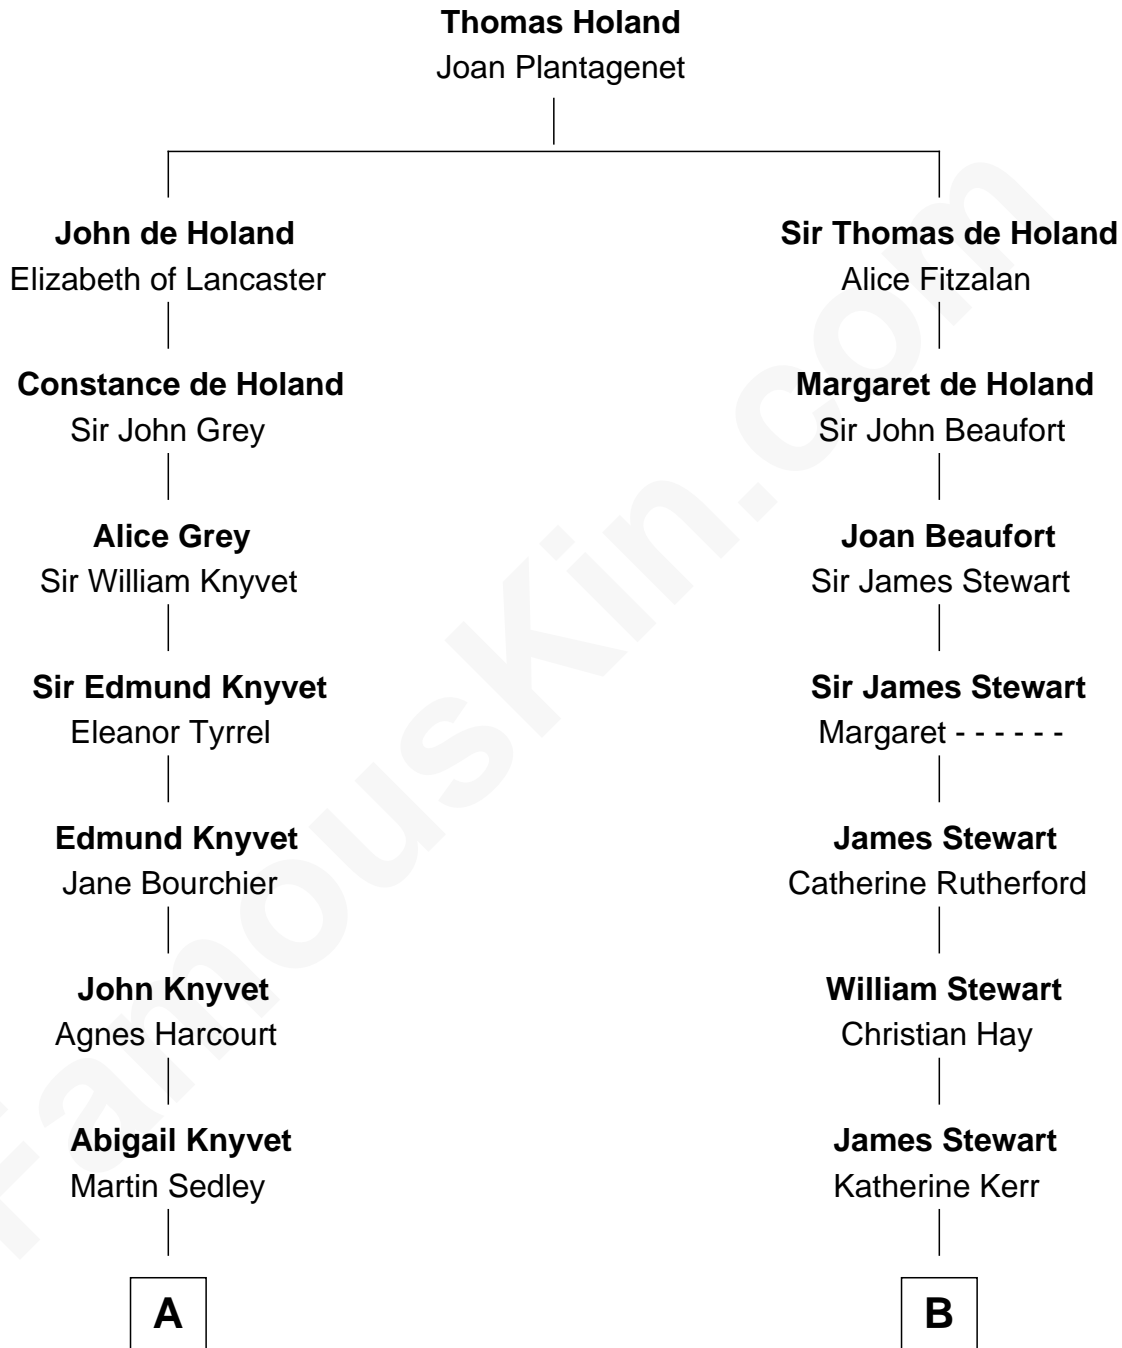

FamousKin.com

Relationship Chart of

Story Musgrave

NASA Astronaut

15th cousin 4 times removed of

Noel Coward
Playwright, Actor, and Songwriter

C

—
Marguerite Gray
John Butler Swann

—
Marguerite Swann
Percy Musgrave

—
Story Musgrave
NASA Astronaut

FamousKin.com