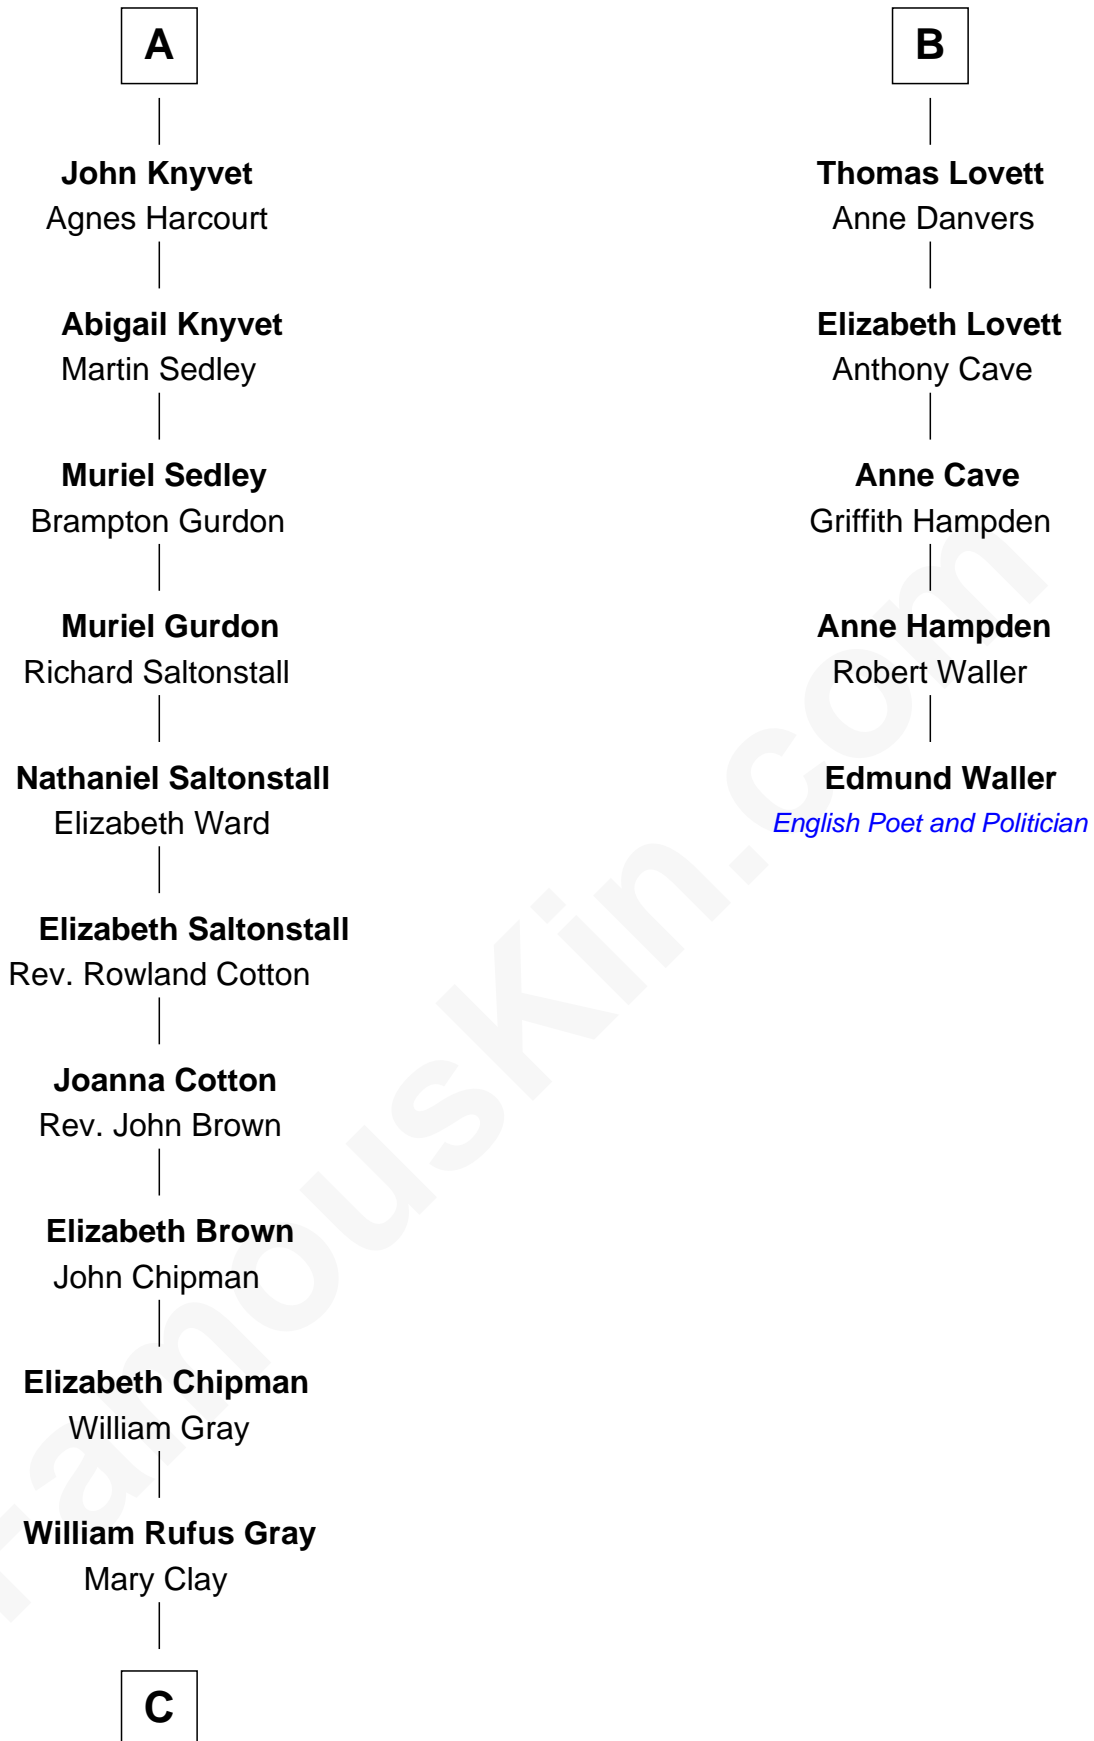

## Relationship Chart of

**Story Musgrave**

*NASA Astronaut*

11th cousin 10 times removed of

**Edmund Waller**

*English Poet and Politician*

**Sir William de Boteler**

Ela Herdeburgh

**C**

—  
**William Gray**  
Sarah Frances Loring

—  
**Edward Gray**  
Elizabeth Gray Story

—  
**Marguerite Gray**  
John Butler Swann

—  
**Marguerite Swann**  
Percy Musgrave

—  
**Story Musgrave**  
*NASA Astronaut*