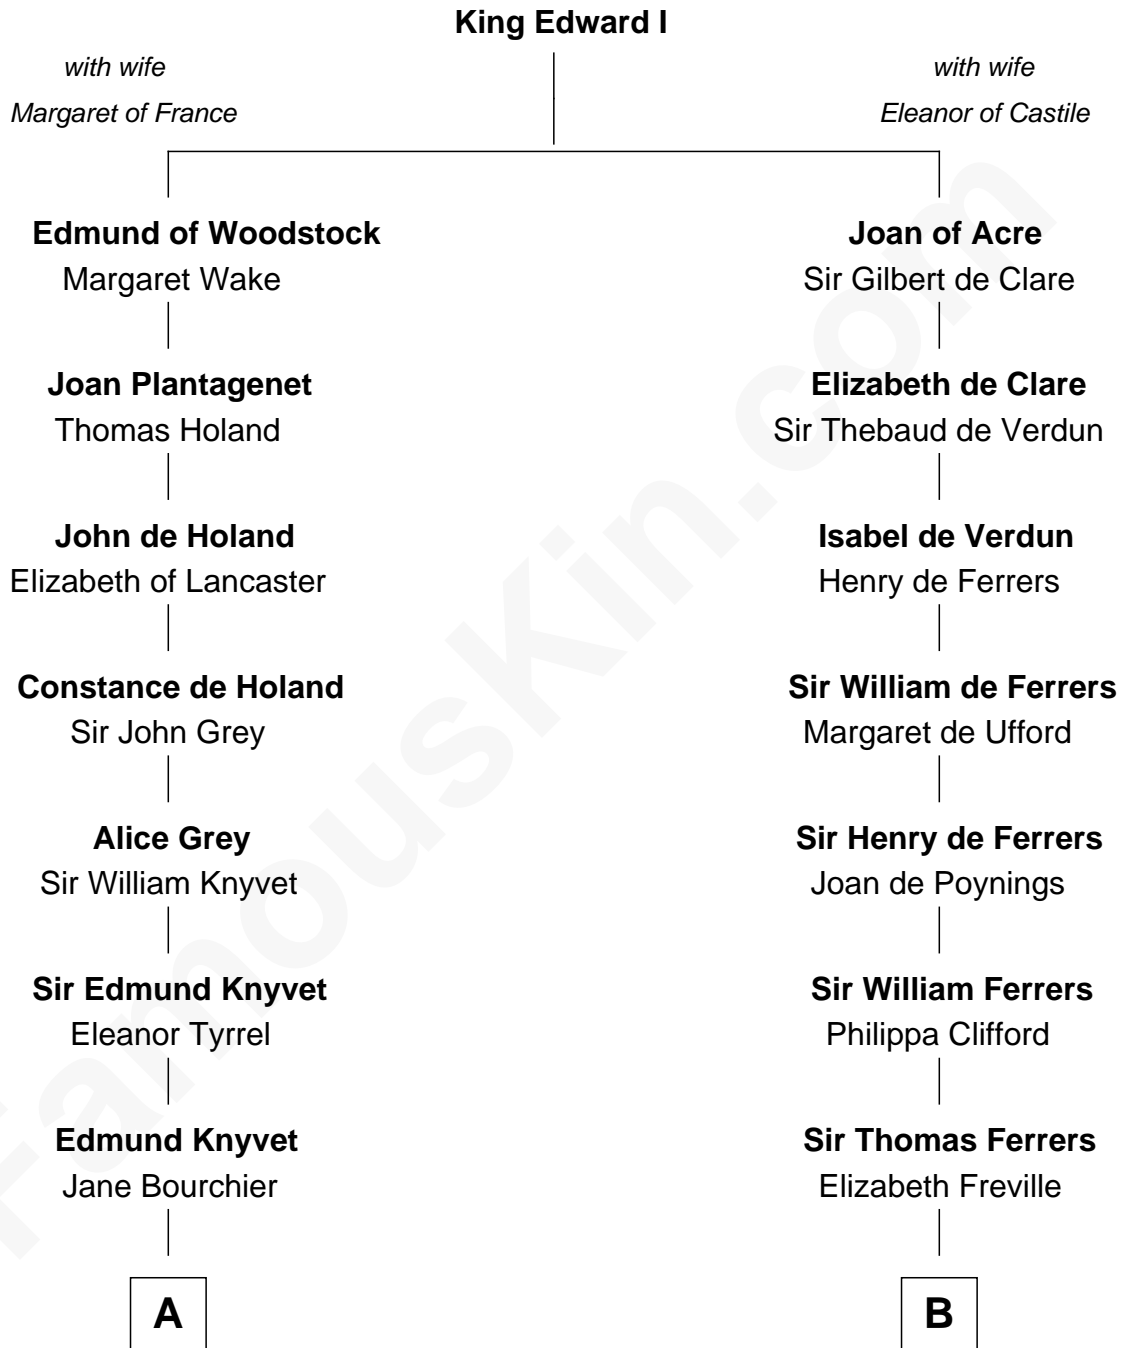

FamousKin.com Relationship Chart of

Story Musgrave

NASA Astronaut

12th cousin 9 times removed of

Edmund Waller

English Poet and Politician

C

—
William Gray
Sarah Frances Loring

—
Edward Gray
Elizabeth Gray Story

—
Marguerite Gray
John Butler Swann

—
Marguerite Swann
Percy Musgrave

—
Story Musgrave
NASA Astronaut