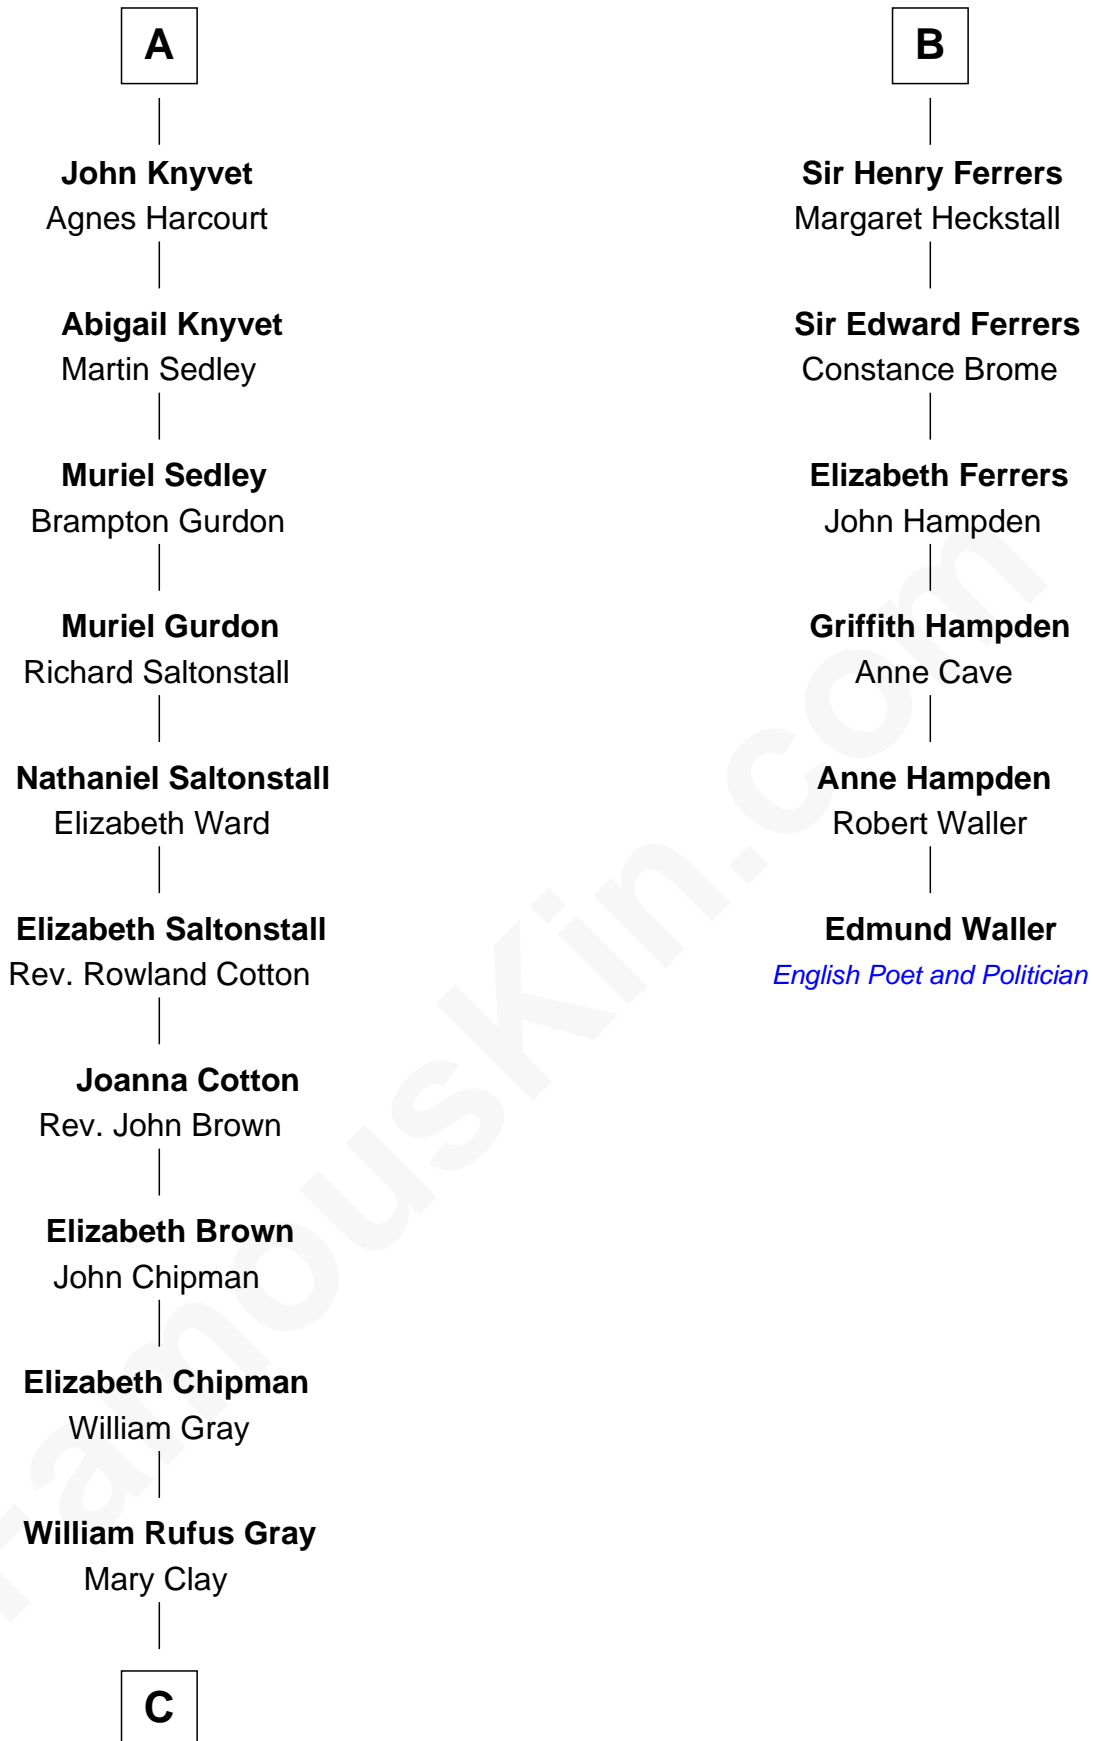

FamousKin.com Relationship Chart of

Story Musgrave

NASA Astronaut

12th cousin 9 times removed of

Edmund Waller

English Poet and Politician

C

—
William Gray
Sarah Frances Loring

—
Edward Gray
Elizabeth Gray Story

—
Marguerite Gray
John Butler Swann

—
Marguerite Swann
Percy Musgrave

—
Story Musgrave
NASA Astronaut